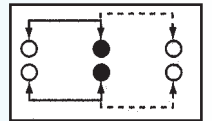

SS-22107

Rating: 1.5A 250V AC
Function: 2P2T

N NON-SHORTING

Optional Knob type

GE	GD				

SS-22113

Rating: 1.5A 250V AC
Function: 2P2T

N NON-SHORTING

Optional Knob type

GE	GD				

SS-22124

Rating: 1.5A 250V AC
Function: 2P2T

N NON-SHORTING

Optional Knob type

GE	TA	UB	VB	GD	UD

SS-22126