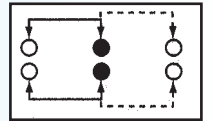

SS-22107

Rating: 1.5A 250V AC
Function: 2P2T

N NON-SHORTING

Optional Knob type

GE	GD				

SS-22113

Rating: 1.5A 250V AC
Function: 2P2T

N NON-SHORTING