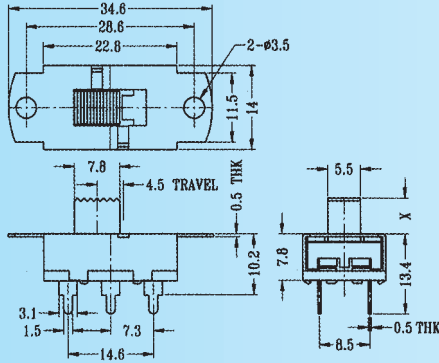

SS-22107

Rating: 1.5A 250V AC
Function: 2P2T

N NON-SHORTING

Optional Knob type

GE	GD				

SS-22113

Rating: 1.5A 250V AC
Function: 2P2T

N NON-SHORTING

Optional Knob type

GE	GD				

SS-22124

Rating: 1.5A 250V AC
Function: 2P2T

N NON-SHORTING

Optional Knob type

GE	TA	UB	VB	GD	UD

SS-22126

Rating: 5A 250V AC
Function: 2P2T

N NON-SHORTING

Optional Knob type

GE	TA	UB	VB	GD	UD

SS-22127

Rating: 3A 250V AC
Function: 2P2T

N NON-SHORTING

Optional Knob type