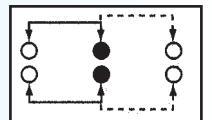

Rating: 5A 250V AC
Function: 2P2T

N NON-SHORTING

Optional Knob type

GE	TA	UB	VB	GD	UD

SS-22127

Rating: 3A 250V AC
Function: 2P2T

N NON-SHORTING

Optional Knob type