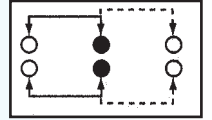

SS-22107

Rating: 1.5A 250V AC
Function: 2P2T

N NON-SHORTING

Optional Knob type

GE	GD				

SS-22113

Rating: 1.5A 250V AC
Function: 2P2T

N NON-SHORTING

Optional Knob type

GE	GD				

SS-22124

Rating: 1.5A 250V AC
Function: 2P2T

N NON-SHORTING

Optional Knob type

GE	TA	UB	VB	GD	UD

SS-22126