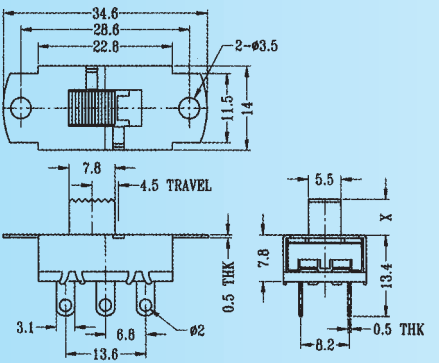

SS-22107

Rating: 1.5A 250V AC
Function: 2P2T

N NON-SHORTING

Optional Knob type

GE	GD				

SS-22113

Rating: 1.5A 250V AC
Function: 2P2T

N NON-SHORTING

Optional Knob type

GE	GD				

SS-22124

Rating: 1.5A 250V AC
Function: 2P2T

N NON-SHORTING

Optional Knob type

GE	TA	UB	VB	GD	UD

SS-22126

Rating: 5A 250V AC
Function: 2P2T

N NON-SHORTING

Optional Knob type

GE	TA	UB	VB	GD	UD

SS-22127

Rating: 3A 250V AC
Function: 2P2T

N NON-SHORTING

Optional Knob type