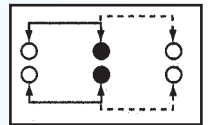

SS-22F70

Rating: 0.3A 50V DC
Function: 2P2T

N NON-SHORTING

Optional Knob type

GD					

SS-22F79

Rating: 0.5A 50V DC
Function: 2P2T

N NON-SHORTING

Optional Knob type

GD	GE				

SS-22G05

Rating: 0.5A 50V DC
Function: 2P2T

N NON-SHORTING

Optional Knob type

GA	GE	GD	TA	AT	NY
MX	UB				

SS-22G06