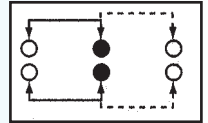

SS-22F70

Rating: 0.3A 50V DC
Function: 2P2T

N NON-SHORTING

Optional Knob type

GD					

SS-22F79

Rating: 0.5A 50V DC
Function: 2P2T

N NON-SHORTING

Optional Knob type

GD	GE				

SS-22G05

Rating: 0.5A 50V DC
Function: 2P2T

N NON-SHORTING

Optional Knob type

GA	GE	GD	TA	AT	NY
MX	UB				

SS-22G06

Rating: 1A 125V AC
Function: 2P2T

N NON-SHORTING

Optional Knob type

GE	UB				

SS-22G07

Rating: 1A 125V AC
Function: 2P2T

N NON-SHORTING

Optional Knob type