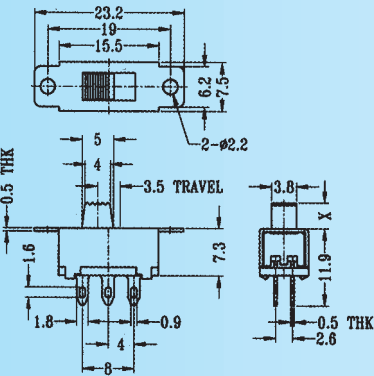

SS-22F70

Rating: 0.3A 50V DC
Function: 2P2T

N NON-SHORTING

Optional Knob type

GD					

SS-22F79

Rating: 0.5A 50V DC
Function: 2P2T

N NON-SHORTING

Optional Knob type

GD	GE				

SS-22G05

Rating: 0.5A 50V DC
Function: 2P2T

N NON-SHORTING

Optional Knob type

GA	GE	GD	TA	AT	NY
MX	UB				

SS-22G06

Rating: 1A 125V AC
Function: 2P2T

N NON-SHORTING

Optional Knob type

GE	UB				

SS-22G07

Rating: 1A 125V AC
Function: 2P2T

N NON-SHORTING

Optional Knob type