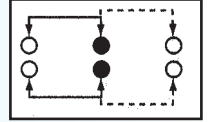

SS-22F70

Rating: 0.3A 50V DC
Function: 2P2T

N NON-SHORTING

Optional Knob type

GD					

SS-22F79

Rating: 0.5A 50V DC
Function: 2P2T

N NON-SHORTING

Optional Knob type

GD	GE				

SS-22G05

Rating: 0.5A 50V DC
Function: 2P2T

N NON-SHORTING

Optional Knob type

GA	GE	GD	TA	AT	NY
MX	UB				

SS-22G06

Rating: 1A 125V AC
Function: 2P2T

N NON-SHORTING

Optional Knob type

GE	UB				

SS-22G07

Rating: 1A 125V AC
Function: 2P2T

N NON-SHORTING

Optional Knob type