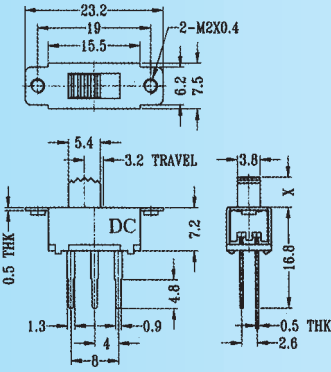

SS-22F70

Rating: 0.3A 50V DC
Function: 2P2T

N NON-SHORTING

Optional Knob type

GD					

SS-22F79

Rating: 0.5A 50V DC
Function: 2P2T

N NON-SHORTING

Optional Knob type

GD	GE				

SS-22G05

Rating: 0.5A 50V DC
Function: 2P2T

N NON-SHORTING

Optional Knob type

GA	GE	GD	TA	AT	NY
MX	UB				

SS-22G06

Rating: 1A 125V AC
Function: 2P2T

N NON-SHORTING

Optional Knob type

GE	UB				

SS-22G07

Rating: 1A 125V AC
Function: 2P2T

N NON-SHORTING

Optional Knob type