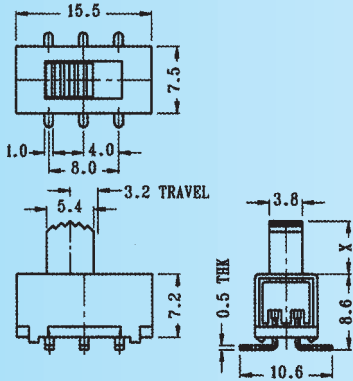

SS-22F39

Rating: 0.5A 50V DC
Function: 2P2T

N NON-SHORTING

Optional Knob type

GA	GE	GD	TA	AT	NY
MX	UB				

SS-22F41

Rating: 0.5A 50V DC
Function: 2P2T

N NON-SHORTING

Optional Knob type

GD	GA	GE			

SS-22F43

Rating: 0.5A 50V DC
Function: 2P2T

N NON-SHORTING

Optional Knob type

GA					

SS-22F44

Rating: 0.5A 50V DC
Function: 2P2T

N NON-SHORTING

Optional Knob type

GE	NT	AY			

SS-22F45

Rating: 0.5A 50V DC
Function: 2P2T

N NON-SHORTING

Optional Knob type