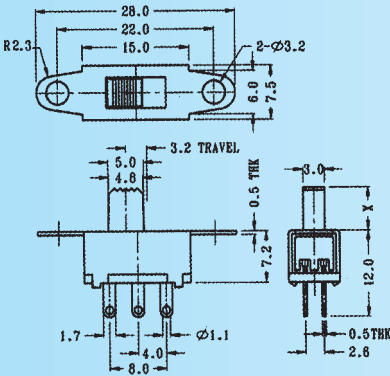

SS-22F39

Rating: 0.5A 50V DC
Function: 2P2T

N NON-SHORTING

Optional Knob type

GA	GE	GD	TA	AT	NY
MX	UB				

SS-22F41

Rating: 0.5A 50V DC
Function: 2P2T

N NON-SHORTING

Optional Knob type

GD	GA	GE			

SS-22F43

Rating: 0.5A 50V DC
Function: 2P2T

N NON-SHORTING

Optional Knob type

GA					

SS-22F44

Rating: 0.5A 50V DC
Function: 2P2T

N NON-SHORTING

Optional Knob type

GE	NT	AY			

SS-22F45

Rating: 0.5A 50V DC
Function: 2P2T

N NON-SHORTING

Optional Knob type