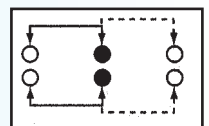

Rating: 0.5A 50V DC
Function: 2P2T

N NON-SHORTING

Optional Knob type

GA	GE	GD	TA	AT	NY
MX	UB				

SS-22F38

Rating: 0.5A 50V DC
Function: 2P2T

N NON-SHORTING

Optional Knob type