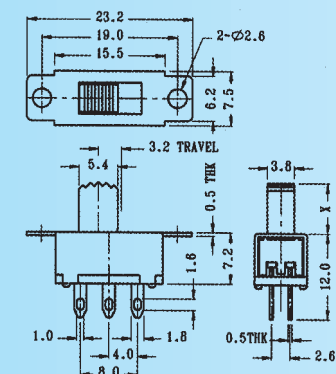

Optional Knob type

GA	GE	GD	TA	AT	NY
MX	UB				

SS-22F35

Rating: 0.5A 50V DC
Function: 2P2T

N NON-SHORTING

Optional Knob type

GA	GE	GD	TA	AT	NY
MX	UB				

SS-22F37

Rating: 0.5A 50V DC
Function: 2P2T

N NON-SHORTING

Optional Knob type

GA	GE	GD	TA	AT	NY
MX	UB				

SS-22F38

Rating: 0.5A 50V DC
Function: 2P2T

N NON-SHORTING

Optional Knob type