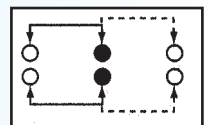

Optional Knob type

GA	GE	GD	TA	AT	NY
MX	UB				

SS-22F35

Rating: 0.5A 50V DC
Function: 2P2T

N NON-SHORTING

Optional Knob type

GA	GE	GD	TA	AT	NY
MX	UB				

SS-22F37

Rating: 0.5A 50V DC
Function: 2P2T

N NON-SHORTING

Optional Knob type

GA	GE	GD	TA	AT	NY
MX	UB				

SS-22F38

Rating: 0.5A 50V DC
Function: 2P2T

N NON-SHORTING

Optional Knob type