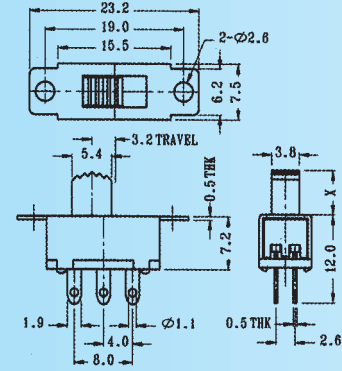

SS-22F32

Rating: 0.5A 50V DC
Function: 2P2T

N NON-SHORTING

Optional Knob type

GA	GE	GD	TA	AT	NY
MX	UB				

SS-22F34

Rating: 0.5A 50V DC
Function: 2P2T

N NON-SHORTING

Optional Knob type

GA	GE	GD	TA	AT	NY
MX	UB				

SS-22F35

Rating: 0.5A 50V DC
Function: 2P2T

N NON-SHORTING

Optional Knob type

GA	GE	GD	TA	AT	NY
MX	UB				

SS-22F37

Rating: 0.5A 50V DC
Function: 2P2T

N NON-SHORTING

Optional Knob type

GA	GE	GD	TA	AT	NY
MX	UB				

SS-22F38

Rating: 0.5A 50V DC
Function: 2P2T

N NON-SHORTING

Optional Knob type