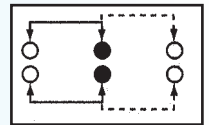

SS-22F32

Rating: 0.5A 50V DC
Function: 2P2T

N NON-SHORTING

Optional Knob type

GA	GE	GD	TA	AT	NY
MX	UB				

SS-22F34

Rating: 0.5A 50V DC
Function: 2P2T

N NON-SHORTING

Optional Knob type

GA	GE	GD	TA	AT	NY
MX	UB				

SS-22F35

Rating: 0.5A 50V DC
Function: 2P2T

N NON-SHORTING

Optional Knob type

GA	GE	GD	TA	AT	NY
MX	UB				

SS-22F37

Rating: 0.5A 50V DC
Function: 2P2T

N NON-SHORTING

Optional Knob type

GA	GE	GD	TA	AT	NY
MX	UB				

SS-22F38

Rating: 0.5A 50V DC
Function: 2P2T

N NON-SHORTING

Optional Knob type