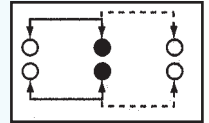

SS-22F32

Rating: 0.5A 50V DC
Function: 2P2T

N NON-SHORTING

Optional Knob type

GA	GE	GD	TA	AT	NY
MX	UB				

SS-22F34

Rating: 0.5A 50V DC
Function: 2P2T

N NON-SHORTING

Optional Knob type

GA	GE	GD	TA	AT	NY
MX	UB				

SS-22F35

Rating: 0.5A 50V DC
Function: 2P2T

N NON-SHORTING

Optional Knob type

GA	GE	GD	TA	AT	NY
MX	UB				

SS-22F37

Rating: 0.5A 50V DC
Function: 2P2T

N NON-SHORTING

Optional Knob type

GA	GE	GD	TA	AT	NY
MX	UB				

SS-22F38

Rating: 0.5A 50V DC
Function: 2P2T

N NON-SHORTING

Optional Knob type