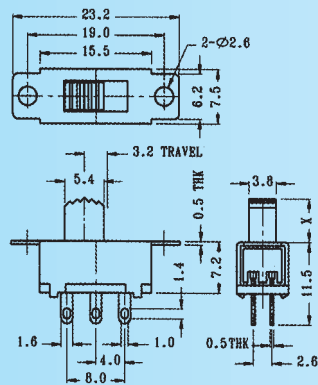

Optional Knob type

GA	GE	GD	TA	AT	NY
MX	UB				

SS-22F35

Rating: 0.5A 50V DC
Function: 2P2T

N NON-SHORTING

Optional Knob type

GA	GE	GD	TA	AT	NY
MX	UB				

SS-22F37

Rating: 0.5A 50V DC
Function: 2P2T

N NON-SHORTING

Optional Knob type

GA	GE	GD	TA	AT	NY
MX	UB				

SS-22F38

Rating: 0.5A 50V DC
Function: 2P2T

N NON-SHORTING

Optional Knob type