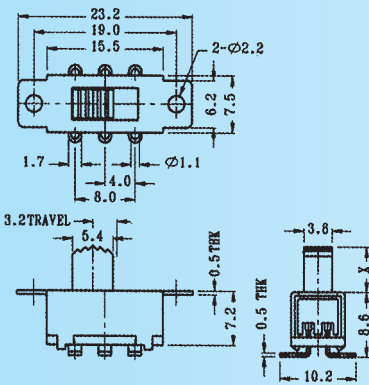

SS-22F32

Rating: 0.5A 50V DC
Function: 2P2T

N NON-SHORTING

Optional Knob type

GA	GE	GD	TA	AT	NY
MX	UB				

SS-22F34

Rating: 0.5A 50V DC
Function: 2P2T

N NON-SHORTING

Optional Knob type

GA	GE	GD	TA	AT	NY
MX	UB				

SS-22F35

Rating: 0.5A 50V DC
Function: 2P2T

N NON-SHORTING

Optional Knob type

GA	GE	GD	TA	AT	NY
MX	UB				

SS-22F37

Rating: 0.5A 50V DC
Function: 2P2T

N NON-SHORTING

Optional Knob type

GA	GE	GD	TA	AT	NY
MX	UB				

SS-22F38

Rating: 0.5A 50V DC
Function: 2P2T

N NON-SHORTING

Optional Knob type