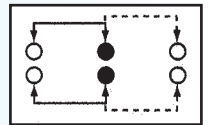

**SS-22F20**

Rating: 0.5A 50V DC  
Function: 2P2T

**N** NON-SHORTING

Optional Knob type

GA	GE	GD	TA	AT	NY
MX	UB				

**SS-22F22**

Rating: 0.5A 50V DC  
Function: 2P2T

**N** NON-SHORTING

Optional Knob type

GA	GE	GD	TA	AT	NY
MX	UB				

**SS-22F24**

Rating: 0.5A 50V DC  
Function: 2P2T

**N** NON-SHORTING

Optional Knob type

GA	GE	GD	TA	AT	NY
MX	UB				

**SS-22F25**