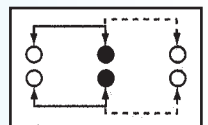

Optional Knob type

GA	GE	GD	TA	AT	NY
MX	UB				

**SS-22F24**

Rating: 0.5A 50V DC  
Function: 2P2T

**N** NON-SHORTING

Optional Knob type

GA	GE	GD	TA	AT	NY
MX	UB				

**SS-22F25**

Rating: 0.5A 50V DC  
Function: 2P2T

**N** NON-SHORTING

Optional Knob type

GA	GE	GD	TA	AT	NY
MX	UB				

**SS-22F26**

Rating: 0.5A 50V DC  
Function: 2P2T

**N** NON-SHORTING

Optional Knob type