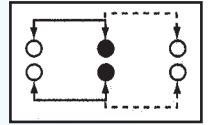

**SS-22F20**

Rating: 0.5A 50V DC  
Function: 2P2T

**N** NON-SHORTING

Optional Knob type

GA	GE	GD	TA	AT	NY
MX	UB				

**SS-22F22**

Rating: 0.5A 50V DC  
Function: 2P2T

**N** NON-SHORTING

Optional Knob type

GA	GE	GD	TA	AT	NY
MX	UB				

**SS-22F24**

Rating: 0.5A 50V DC  
Function: 2P2T

**N** NON-SHORTING

Optional Knob type

GA	GE	GD	TA	AT	NY
MX	UB				

**SS-22F25**