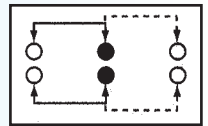

**SS-22F20**

Rating: 0.5A 50V DC  
Function: 2P2T

**N** NON-SHORTING

Optional Knob type

GA	GE	GD	TA	AT	NY
MX	UB				

**SS-22F22**

Rating: 0.5A 50V DC  
Function: 2P2T

**N** NON-SHORTING

Optional Knob type

GA	GE	GD	TA	AT	NY
MX	UB				

**SS-22F24**

Rating: 0.5A 50V DC  
Function: 2P2T

**N** NON-SHORTING

Optional Knob type

GA	GE	GD	TA	AT	NY
MX	UB				

**SS-22F25**

Rating: 0.5A 50V DC  
Function: 2P2T

**N** NON-SHORTING

Optional Knob type

GA	GE	GD	TA	AT	NY
MX	UB				

**SS-22F26**

Rating: 0.5A 50V DC  
Function: 2P2T

**N** NON-SHORTING

Optional Knob type