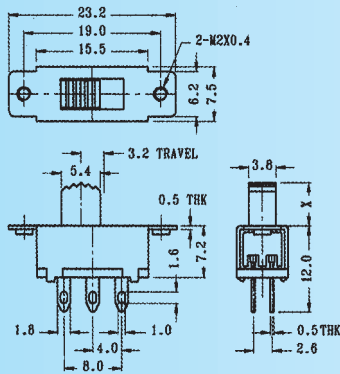

**SS-22F20**

Rating: 0.5A 50V DC  
Function: 2P2T

**N** NON-SHORTING

Optional Knob type

GA	GE	GD	TA	AT	NY
MX	UB				

**SS-22F22**

Rating: 0.5A 50V DC  
Function: 2P2T

**N** NON-SHORTING

Optional Knob type

GA	GE	GD	TA	AT	NY
MX	UB				

**SS-22F24**

Rating: 0.5A 50V DC  
Function: 2P2T

**N** NON-SHORTING

Optional Knob type

GA	GE	GD	TA	AT	NY
MX	UB				

**SS-22F25**

Rating: 0.5A 50V DC  
Function: 2P2T

**N** NON-SHORTING

Optional Knob type

GA	GE	GD	TA	AT	NY
MX	UB				

**SS-22F26**

Rating: 0.5A 50V DC  
Function: 2P2T

**N** NON-SHORTING

Optional Knob type