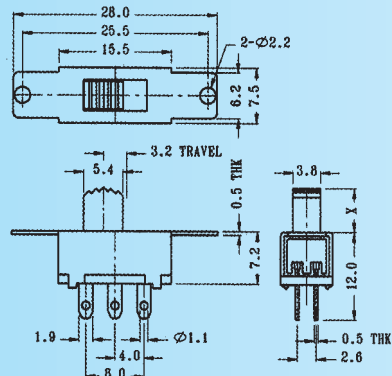

Optional Knob type

GA	GE	GD	TA	AT	NY
MX	UB				

**SS-22F24**

Rating: 0.5A 50V DC  
Function: 2P2T

**N** NON-SHORTING

Optional Knob type

GA	GE	GD	TA	AT	NY
MX	UB				

**SS-22F25**

Rating: 0.5A 50V DC  
Function: 2P2T

**N** NON-SHORTING

Optional Knob type

GA	GE	GD	TA	AT	NY
MX	UB				

**SS-22F26**

Rating: 0.5A 50V DC  
Function: 2P2T

**N** NON-SHORTING

Optional Knob type