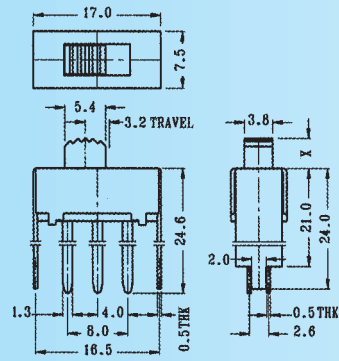

**SS-22F20**

Rating: 0.5A 50V DC  
Function: 2P2T

**N** NON-SHORTING

Optional Knob type

GA	GE	GD	TA	AT	NY
MX	UB				

**SS-22F22**

Rating: 0.5A 50V DC  
Function: 2P2T

**N** NON-SHORTING

Optional Knob type

GA	GE	GD	TA	AT	NY
MX	UB				

**SS-22F24**

Rating: 0.5A 50V DC  
Function: 2P2T

**N** NON-SHORTING

Optional Knob type

GA	GE	GD	TA	AT	NY
MX	UB				

**SS-22F25**

Rating: 0.5A 50V DC  
Function: 2P2T

**N** NON-SHORTING

Optional Knob type

GA	GE	GD	TA	AT	NY
MX	UB				

**SS-22F26**

Rating: 0.5A 50V DC  
Function: 2P2T

**N** NON-SHORTING

Optional Knob type