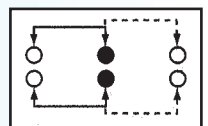

Rating: 0.5A 50V DC  
Function: 2P2T

**N** NON-SHORTING

Optional Knob type

GA	GE	GD	TA	AT	NY
MX	UB				

**SS-22F26**

Rating: 0.5A 50V DC  
Function: 2P2T

**N** NON-SHORTING

Optional Knob type