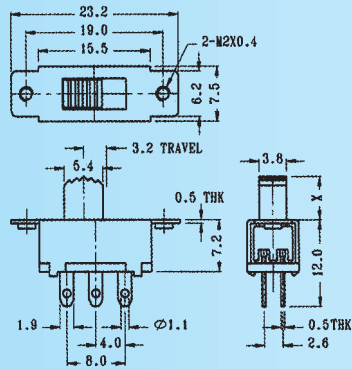

Optional Knob type

GA	GE	GD	TA	AT	NY
MX	UB				

**SS-22F24**

Rating: 0.5A 50V DC  
Function: 2P2T

**N** NON-SHORTING

Optional Knob type

GA	GE	GD	TA	AT	NY
MX	UB				

**SS-22F25**

Rating: 0.5A 50V DC  
Function: 2P2T

**N** NON-SHORTING

Optional Knob type

GA	GE	GD	TA	AT	NY
MX	UB				

**SS-22F26**

Rating: 0.5A 50V DC  
Function: 2P2T

**N** NON-SHORTING

Optional Knob type