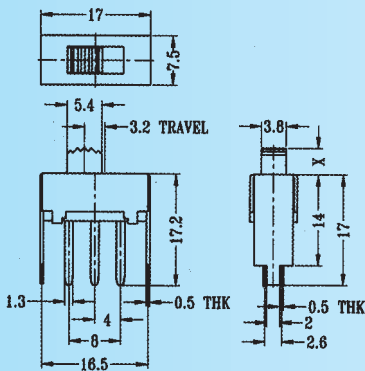

Optional Knob type

GA	GE	GD	TA	AT	NY
MX	UB				

SS-22F16

Rating: 0.5A 50V DC
Function: 2P2T

N NON-SHORTING

Optional Knob type

GA	GE	GD	TA	AT	NY
MX	UB				

SS-22F17

Rating: 0.5A 50V DC
Function: 2P2T

N NON-SHORTING

Optional Knob type

GA	GE	GD	TA	AT	NY
MX	UB				

SS-22F18

Rating: 0.5A 50V DC
Function: 2P2T

N NON-SHORTING

Optional Knob type