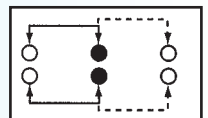

Rating: 0.5A 50V DC
Function: 2P2T

N NON-SHORTING

Optional Knob type

GA	GE	GD	TA	AT	NY
MX	UB				

SS-22F18

Rating: 0.5A 50V DC
Function: 2P2T

N NON-SHORTING

Optional Knob type