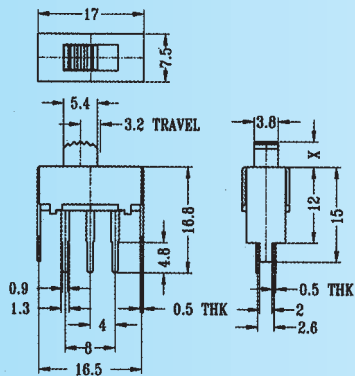

SS-22F14

Rating: 0.5A 50V DC
Function: 2P2T

N NON-SHORTING

Optional Knob type

AY	NT	GE			

SS-22F15

Rating: 0.5A 50V DC
Function: 2P2T

N NON-SHORTING

Optional Knob type

GA	GE	GD	TA	AT	NY
MX	UB				

SS-22F16

Rating: 0.5A 50V DC
Function: 2P2T

N NON-SHORTING

Optional Knob type

GA	GE	GD	TA	AT	NY
MX	UB				

SS-22F17

Rating: 0.5A 50V DC
Function: 2P2T

N NON-SHORTING

Optional Knob type

GA	GE	GD	TA	AT	NY
MX	UB				

SS-22F18

Rating: 0.5A 50V DC
Function: 2P2T

N NON-SHORTING

Optional Knob type