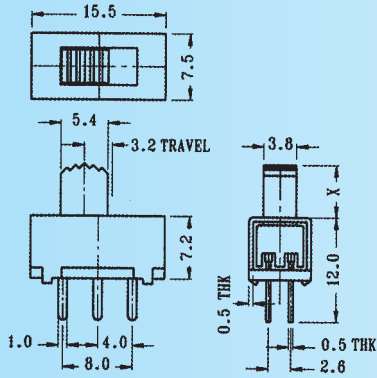

SS-22F14

Rating: 0.5A 50V DC
Function: 2P2T

N NON-SHORTING

Optional Knob type

AY	NT	GE			

SS-22F15

Rating: 0.5A 50V DC
Function: 2P2T

N NON-SHORTING

Optional Knob type

GA	GE	GD	TA	AT	NY
MX	UB				

SS-22F16

Rating: 0.5A 50V DC
Function: 2P2T

N NON-SHORTING

Optional Knob type

GA	GE	GD	TA	AT	NY
MX	UB				

SS-22F17

Rating: 0.5A 50V DC
Function: 2P2T

N NON-SHORTING

Optional Knob type

GA	GE	GD	TA	AT	NY
MX	UB				

SS-22F18

Rating: 0.5A 50V DC
Function: 2P2T

N NON-SHORTING

Optional Knob type