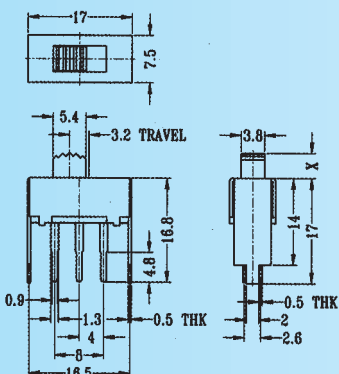

Optional Knob type

GA	GE	GD	TA	AT	NY
MX	UB				

SS-22F16

Rating: 0.5A 50V DC
Function: 2P2T

N NON-SHORTING

Optional Knob type

GA	GE	GD	TA	AT	NY
MX	UB				

SS-22F17

Rating: 0.5A 50V DC
Function: 2P2T

N NON-SHORTING

Optional Knob type

GA	GE	GD	TA	AT	NY
MX	UB				

SS-22F18

Rating: 0.5A 50V DC
Function: 2P2T

N NON-SHORTING

Optional Knob type