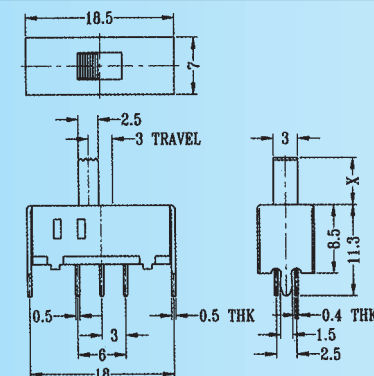

SS-22F09

Rating: 0.5A 50V DC

Function: 2P2T

N NON-SHORTING

Optional Knob type

UB	GA	AT	NY	GE	GD
TA	MX				

SS-22F10

Rating: 0.5A 50V DC

Function: 2P2T

N NON-SHORTING

Optional Knob type

GA	GE	UB	GD	TA	AT
MX	NY				

SS-22F11

Rating: 0.3A 50V DC

Function: 2P2T

S SHORTING

Optional Knob type

GE					

SS-22F12

Rating: 0.5A 50V DC

Function: 2P2T

N NON-SHORTING

Optional Knob type

GA	GE	UB	GD	TA	AT
MX	NY				