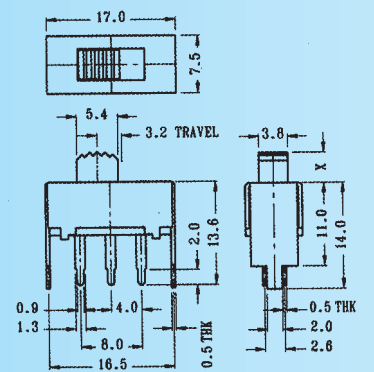

Function: 2P2T

N NON-SHORTING

Optional Knob type

GA	GE	UB	GD	TA	AT
MX	NY				

SS-22F11

Rating: 0.3A 50V DC

Function: 2P2T

S SHORTING

Optional Knob type

GE					

SS-22F12

Rating: 0.5A 50V DC

Function: 2P2T

N NON-SHORTING

Optional Knob type

GA	GE	UB	GD	TA	AT
MX	NY				