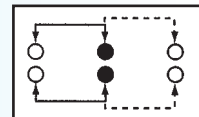

SS-22F09

Rating: 0.5A 50V DC

Function: 2P2T

N NON-SHORTING

Optional Knob type

UB	GA	AT	NY	GE	GD
TA	MX				

SS-22F10

Rating: 0.5A 50V DC

Function: 2P2T

N NON-SHORTING

Optional Knob type

GA	GE	UB	GD	TA	AT
MX	NY				

SS-22F11

Rating: 0.3A 50V DC

Function: 2P2T

S SHORTING