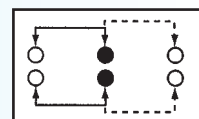

Function: 2P2T

N NON-SHORTING

Optional Knob type

GA	GE	UB	GD	TA	AT
MX	NY				

SS-22F11

Rating: 0.3A 50V DC

Function: 2P2T

S SHORTING