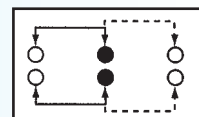

SS-22F09

Rating: 0.5A 50V DC

Function: 2P2T

N NON-SHORTING

Optional Knob type

UB	GA	AT	NY	GE	GD
TA	MX				

SS-22F10

Rating: 0.5A 50V DC

Function: 2P2T

N NON-SHORTING

Optional Knob type

GA	GE	UB	GD	TA	AT
MX	NY				

SS-22F11

Rating: 0.3A 50V DC

Function: 2P2T

S SHORTING