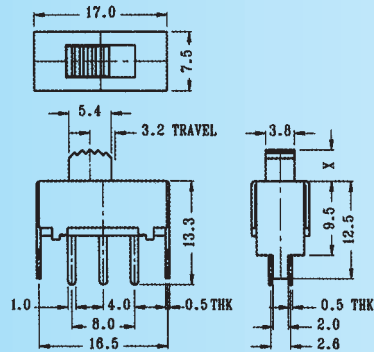

SS-22F09

Rating: 0.5A 50V DC

Function: 2P2T

N NON-SHORTING

Optional Knob type

UB	GA	AT	NY	GE	GD
TA	MX				

SS-22F10

Rating: 0.5A 50V DC

Function: 2P2T

N NON-SHORTING

Optional Knob type

GA	GE	UB	GD	TA	AT
MX	NY				

SS-22F11

Rating: 0.3A 50V DC

Function: 2P2T

S SHORTING

Optional Knob type

GE					

SS-22F12

Rating: 0.5A 50V DC

Function: 2P2T

N NON-SHORTING

Optional Knob type

GA	GE	UB	GD	TA	AT
MX	NY				