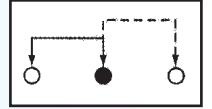

SS-12F120

Rating: 0.5A 50V DC
Function: 1P2T

N NON-SHORTING

Optional Knob type

GE	VA				

SS-12F123

Rating: 0.5A 50V DC
Function: 1P2T

N NON-SHORTING