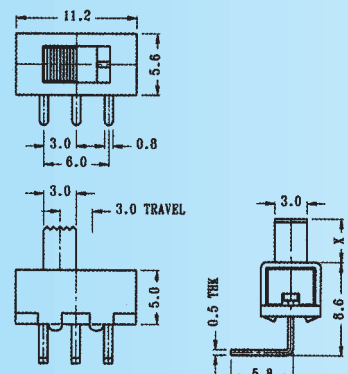

Rating: 0.5A 50V DC
Function: 1P2T

N NON-SHORTING

Optional Knob type

GD	GE	VA			

SS-12F131

Rating: 0.5A 50V DC
Function: 1P2T

S SHORTING

N NON-SHORTING