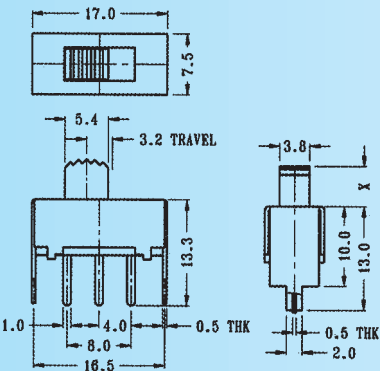

Optional Knob type

GE	VA				

SS-12F124

Rating: 0.5A 50V DC
Function: 1P2T

N NON-SHORTING

Optional Knob type

GE	VA				

SS-12F128

Rating: 0.5A 50V DC
Function: 1P2T

N NON-SHORTING

Optional Knob type

GD	GE	VA			

SS-12F131

Rating: 0.5A 50V DC
Function: 1P2T

S SHORTING

N NON-SHORTING