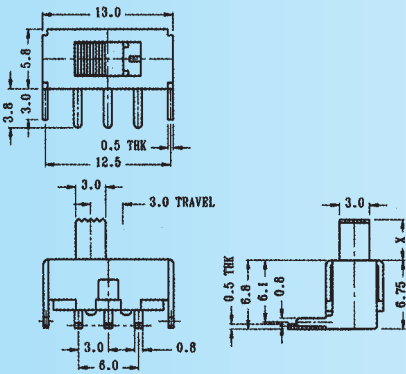

SS-12F120

Rating: 0.5A 50V DC
Function: 1P2T

N NON-SHORTING

Optional Knob type

GE	VA				

SS-12F123

Rating: 0.5A 50V DC
Function: 1P2T

N NON-SHORTING

Optional Knob type

GE	VA				

SS-12F124

Rating: 0.5A 50V DC
Function: 1P2T

N NON-SHORTING

Optional Knob type

GE	VA				

SS-12F128

Rating: 0.5A 50V DC
Function: 1P2T

N NON-SHORTING

Optional Knob type

GD	GE	VA			

SS-12F131

Rating: 0.5A 50V DC
Function: 1P2T

S SHORTING

N NON-SHORTING