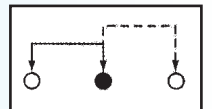

Optional Knob type

GE	VA				

SS-12F124

Rating: 0.5A 50V DC
Function: 1P2T

N NON-SHORTING

Optional Knob type

GE	VA				

SS-12F128

Rating: 0.5A 50V DC
Function: 1P2T

N NON-SHORTING

Optional Knob type

GD	GE	VA			

SS-12F131

Rating: 0.5A 50V DC
Function: 1P2T

S SHORTING

N NON-SHORTING