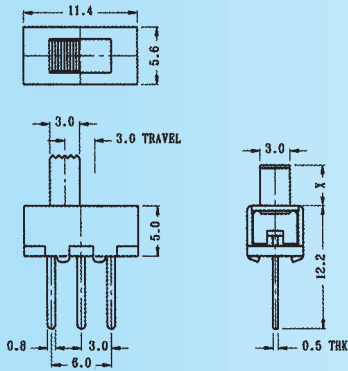

SS-12F120

Rating: 0.5A 50V DC
Function: 1P2T

N NON-SHORTING

Optional Knob type

GE	VA				

SS-12F123

Rating: 0.5A 50V DC
Function: 1P2T

N NON-SHORTING

Optional Knob type

GE	VA				

SS-12F124

Rating: 0.5A 50V DC
Function: 1P2T

N NON-SHORTING

Optional Knob type

GE	VA				

SS-12F128

Rating: 0.5A 50V DC
Function: 1P2T

N NON-SHORTING

Optional Knob type

GD	GE	VA			

SS-12F131

Rating: 0.5A 50V DC
Function: 1P2T

S SHORTING

N NON-SHORTING