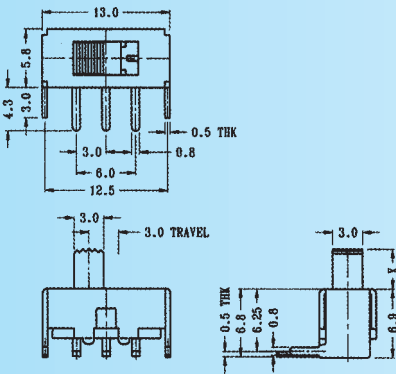

SS-12F120

Rating: 0.5A 50V DC
Function: 1P2T

N NON-SHORTING

Optional Knob type

GE	VA				

SS-12F123

Rating: 0.5A 50V DC
Function: 1P2T

N NON-SHORTING

Optional Knob type

GE	VA				

SS-12F124

Rating: 0.5A 50V DC
Function: 1P2T

N NON-SHORTING

Optional Knob type

GE	VA				

SS-12F128

Rating: 0.5A 50V DC
Function: 1P2T

N NON-SHORTING

Optional Knob type

GD	GE	VA			

SS-12F131

Rating: 0.5A 50V DC
Function: 1P2T

S SHORTING

N NON-SHORTING