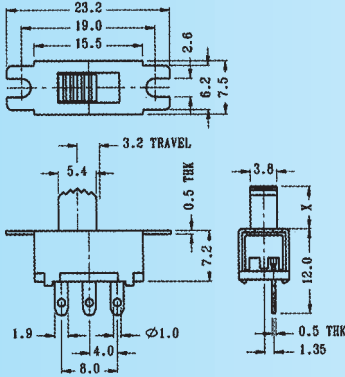

SS-12F108

Rating: 0.5A 50V DC
Function: 1P2T

N NON-SHORTING

Optional Knob type

GE	VA	AT	NY		

SS-12F110

Rating: 0.5A 50V DC
Function: 1P2T

N NON-SHORTING

Optional Knob type

GE	GE	GD	TA	AT	NT
MX					

SS-12F111

Rating: 0.5A 50V DC
Function: 1P2T

N NON-SHORTING

Optional Knob type

GE	VA				

SS-12F113

Rating: 0.5A 50V DC
Function: 1P2T

N NON-SHORTING

Optional Knob type

GE	GE	GD	TA	AT	NT
MX					

SS-12F117

Rating: 0.5A 50V DC
Function: 1P2T

N NON-SHORTING

Optional Knob type