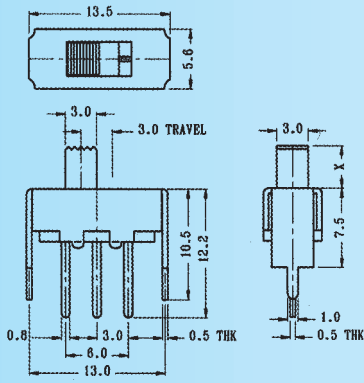

SS-12F108

Rating: 0.5A 50V DC
Function: 1P2T

N NON-SHORTING

Optional Knob type

GE	VA	AT	NY		

SS-12F110

Rating: 0.5A 50V DC
Function: 1P2T

N NON-SHORTING

Optional Knob type

GE	GE	GD	TA	AT	NT
MX					

SS-12F111

Rating: 0.5A 50V DC
Function: 1P2T

N NON-SHORTING

Optional Knob type

GE	VA				

SS-12F113

Rating: 0.5A 50V DC
Function: 1P2T

N NON-SHORTING

Optional Knob type

GE	GE	GD	TA	AT	NT
MX					

SS-12F117

Rating: 0.5A 50V DC
Function: 1P2T

N NON-SHORTING

Optional Knob type