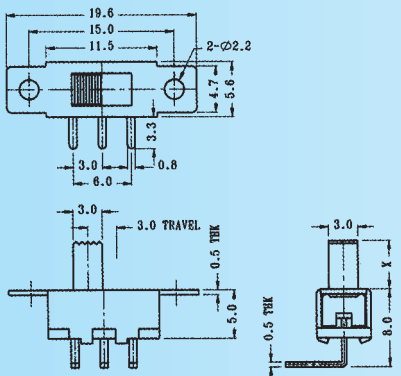

Rating: 0.5A 50V DC
Function: 1P2T

N NON-SHORTING

Optional Knob type

GE	GE	GD	TA	AT	NT
MX					

SS-12F117

Rating: 0.5A 50V DC
Function: 1P2T

N NON-SHORTING

Optional Knob type