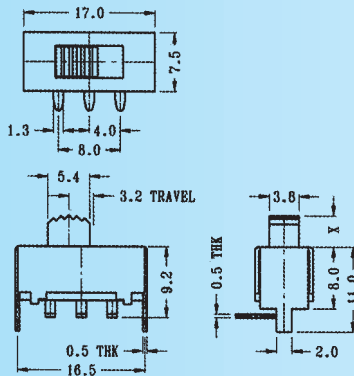

SS-12F108

Rating: 0.5A 50V DC
Function: 1P2T

N NON-SHORTING

Optional Knob type

GE	VA	AT	NY		

SS-12F110

Rating: 0.5A 50V DC
Function: 1P2T

N NON-SHORTING

Optional Knob type

GE	GE	GD	TA	AT	NT
MX					

SS-12F111

Rating: 0.5A 50V DC
Function: 1P2T

N NON-SHORTING

Optional Knob type

GE	VA				

SS-12F113

Rating: 0.5A 50V DC
Function: 1P2T

N NON-SHORTING

Optional Knob type

GE	GE	GD	TA	AT	NT
MX					

SS-12F117

Rating: 0.5A 50V DC
Function: 1P2T

N NON-SHORTING

Optional Knob type