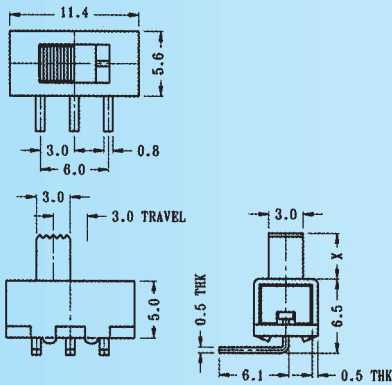

SS-12F108

Rating: 0.5A 50V DC
Function: 1P2T

N NON-SHORTING

Optional Knob type

GE	VA	AT	NY		

SS-12F110

Rating: 0.5A 50V DC
Function: 1P2T

N NON-SHORTING

Optional Knob type

GE	GE	GD	TA	AT	NT
MX					

SS-12F111

Rating: 0.5A 50V DC
Function: 1P2T

N NON-SHORTING

Optional Knob type

GE	VA				

SS-12F113

Rating: 0.5A 50V DC
Function: 1P2T

N NON-SHORTING

Optional Knob type

GE	GE	GD	TA	AT	NT
MX					

SS-12F117

Rating: 0.5A 50V DC
Function: 1P2T

N NON-SHORTING

Optional Knob type