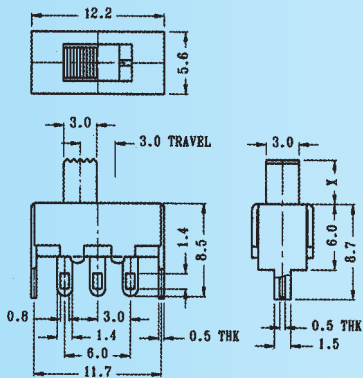

Optional Knob type

GE	GE	GD	TA	AT	NT
MX					

SS-12F95

Rating: 0.5A 50V DC
Function: 1P2T

N NON-SHORTING

Optional Knob type

GE	GE	GD	TA	AT	NT
MX					

SS-12F96

Rating: 0.5A 50V DC
Function: 1P2T

N NON-SHORTING

Optional Knob type

GE	VA	AT	NY		

SS-12F97

Rating: 0.5A 50V DC
Function: 1P2T

N NON-SHORTING

Optional Knob type