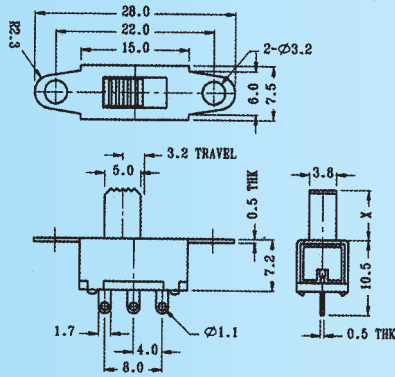

SS-12F92

Rating: 0.5A 50V DC
Function: 1P2T

N NON-SHORTING

Optional Knob type

GE	VA	AT	NY		

SS-12F93

Rating: 0.5A 50V DC
Function: 1P2T

N NON-SHORTING

Optional Knob type

GE	GE	GD	TA	AT	NT
MX					

SS-12F95

Rating: 0.5A 50V DC
Function: 1P2T

N NON-SHORTING

Optional Knob type

GE	GE	GD	TA	AT	NT
MX					

SS-12F96

Rating: 0.5A 50V DC
Function: 1P2T

N NON-SHORTING

Optional Knob type

GE	VA	AT	NY		

SS-12F97

Rating: 0.5A 50V DC
Function: 1P2T

N NON-SHORTING

Optional Knob type