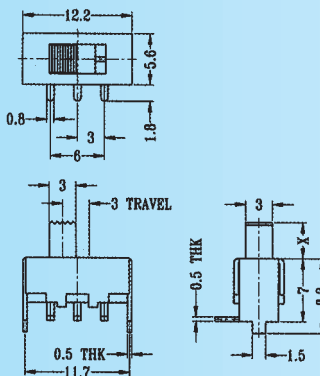

Optional Knob type

GE	GE	GD	TA	AT	NT
MX					

SS-12F95

Rating: 0.5A 50V DC
Function: 1P2T

N NON-SHORTING

Optional Knob type

GE	GE	GD	TA	AT	NT
MX					

SS-12F96

Rating: 0.5A 50V DC
Function: 1P2T

N NON-SHORTING

Optional Knob type

GE	VA	AT	NY		

SS-12F97

Rating: 0.5A 50V DC
Function: 1P2T

N NON-SHORTING

Optional Knob type