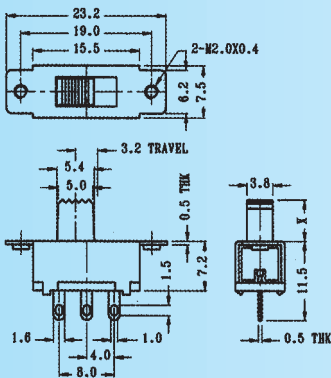

SS-12F92

Rating: 0.5A 50V DC
Function: 1P2T

N NON-SHORTING

Optional Knob type

GE	VA	AT	NY		

SS-12F93

Rating: 0.5A 50V DC
Function: 1P2T

N NON-SHORTING

Optional Knob type

GE	GE	GD	TA	AT	NT
MX					

SS-12F95

Rating: 0.5A 50V DC
Function: 1P2T

N NON-SHORTING

Optional Knob type

GE	GE	GD	TA	AT	NT
MX					

SS-12F96

Rating: 0.5A 50V DC
Function: 1P2T

N NON-SHORTING

Optional Knob type

GE	VA	AT	NY		

SS-12F97

Rating: 0.5A 50V DC
Function: 1P2T

N NON-SHORTING

Optional Knob type