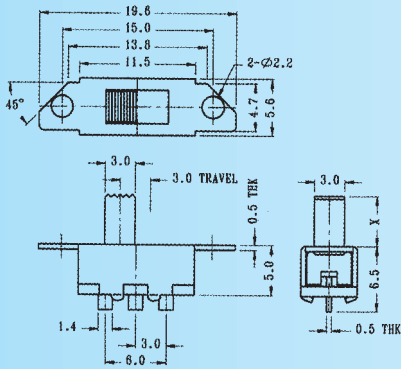

**SS-12F80**

Rating: 0.5A 50V DC  
Function: 1P2T

**N** NON-SHORTING

Optional Knob type

GE	VA				

**SS-12F81**

Rating: 0.5A 50V DC  
Function: 1P2T

**N** NON-SHORTING

Optional Knob type

GE	VA	AT	NY		

**SS-12F82**

Rating: 0.5A 50V DC  
Function: 1P2T

**N** NON-SHORTING

Optional Knob type

GE	VA				

**SS-12F85**

Rating: 0.5A 50V DC  
Function: 1P2T

**N** NON-SHORTING

Optional Knob type

GA	GE	GD	TA	AT	NT
MX					

**SS-12F86**

Rating: 0.5A 50V DC  
Function: 1P2T

**N** NON-SHORTING

Optional Knob type