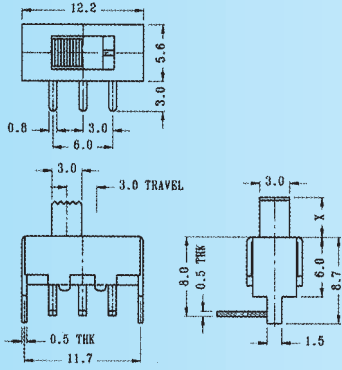

**SS-12F80**

Rating: 0.5A 50V DC  
Function: 1P2T

**N** NON-SHORTING

Optional Knob type

GE	VA				

**SS-12F81**

Rating: 0.5A 50V DC  
Function: 1P2T

**N** NON-SHORTING

Optional Knob type

GE	VA	AT	NY		

**SS-12F82**

Rating: 0.5A 50V DC  
Function: 1P2T

**N** NON-SHORTING

Optional Knob type

GE	VA				

**SS-12F85**

Rating: 0.5A 50V DC  
Function: 1P2T

**N** NON-SHORTING

Optional Knob type

GA	GE	GD	TA	AT	NT
MX					

**SS-12F86**

Rating: 0.5A 50V DC  
Function: 1P2T

**N** NON-SHORTING

Optional Knob type