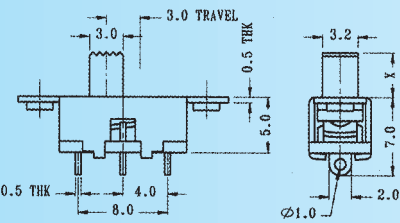

SS-12F75

Rating: 0.5A 50V DC
Function: 1P2T

N NON-SHORTING

Optional Knob type

GE	VA				

SS-12F76

Rating: 0.5A 50V DC
Function: 1P2T

N NON-SHORTING

Optional Knob type

GE	VA				

SS-12F77

Rating: 0.5A 50V DC
Function: 1P2T

N NON-SHORTING

Optional Knob type

GE	VA				

SS-12F78