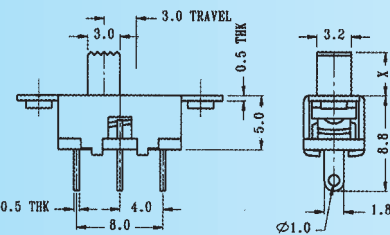

SS-12F75

Rating: 0.5A 50V DC
Function: 1P2T

N NON-SHORTING

Optional Knob type

GE	VA				

SS-12F76

Rating: 0.5A 50V DC
Function: 1P2T

N NON-SHORTING

Optional Knob type

GE	VA				

SS-12F77

Rating: 0.5A 50V DC
Function: 1P2T

N NON-SHORTING

Optional Knob type

GE	VA				

SS-12F78

Rating: 0.5A 50V DC
Function: 1P2T

N NON-SHORTING

Optional Knob type

GE	VA				

SS-12F79

Rating: 0.5A 50V DC
Function: 1P2T

N NON-SHORTING

Optional Knob type