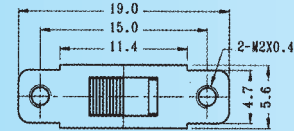

SS-12F75

Rating: 0.5A 50V DC
Function: 1P2T

N NON-SHORTING

Optional Knob type

GE	VA				

SS-12F76

Rating: 0.5A 50V DC
Function: 1P2T

N NON-SHORTING

Optional Knob type

GE	VA				

SS-12F77

Rating: 0.5A 50V DC
Function: 1P2T

N NON-SHORTING

Optional Knob type

GE	VA				

SS-12F78