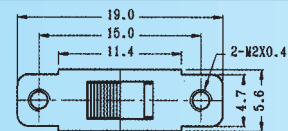

SS-12F75

Rating: 0.5A 50V DC
Function: 1P2T

N NON-SHORTING

Optional Knob type

GE	VA				

SS-12F76

Rating: 0.5A 50V DC
Function: 1P2T

N NON-SHORTING

Optional Knob type

GE	VA				

SS-12F77

Rating: 0.5A 50V DC
Function: 1P2T

N NON-SHORTING

Optional Knob type

GE	VA				

SS-12F78