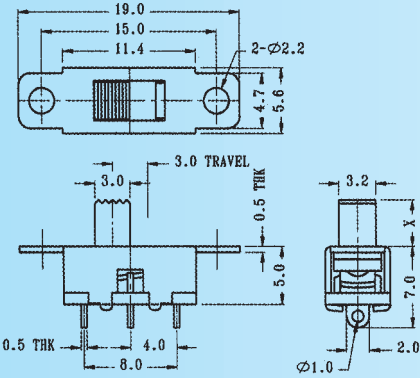

SS-12F68

Rating: 0.5A 50V DC
Function: 1P2T

N NON-SHORTING

Optional Knob type

GE	VA	AT	NY		

SS-12F70

Rating: 0.5A 50V DC
Function: 1P2T

N NON-SHORTING

Optional Knob type

GE	VA				

SS-12F71

Rating: 0.5A 50V DC
Function: 1P2T

N NON-SHORTING

Optional Knob type

GE	VA				

SS-12F72

Rating: 0.5A 50V DC
Function: 1P2T

N NON-SHORTING

Optional Knob type

GE	VA				

SS-12F73

Rating: 0.5A 50V DC
Function: 1P2T

N NON-SHORTING

Optional Knob type