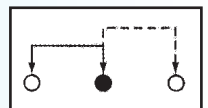

Rating: 0.5A 50V DC
Function: 1P2T

N NON-SHORTING

Optional Knob type

GE	VA				

SS-12F73

Rating: 0.5A 50V DC
Function: 1P2T

N NON-SHORTING

Optional Knob type