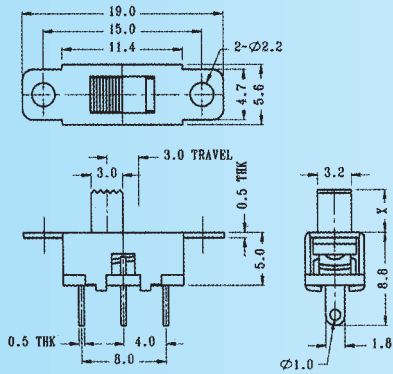

SS-12F68

Rating: 0.5A 50V DC
Function: 1P2T

N NON-SHORTING

Optional Knob type

GE	VA	AT	NY		

SS-12F70

Rating: 0.5A 50V DC
Function: 1P2T

N NON-SHORTING

Optional Knob type

GE	VA				

SS-12F71

Rating: 0.5A 50V DC
Function: 1P2T

N NON-SHORTING

Optional Knob type

GE	VA				

SS-12F72

Rating: 0.5A 50V DC
Function: 1P2T

N NON-SHORTING

Optional Knob type

GE	VA				

SS-12F73

Rating: 0.5A 50V DC
Function: 1P2T

N NON-SHORTING

Optional Knob type