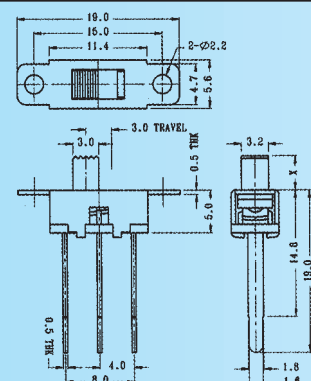

SS-12F68

Rating: 0.5A 50V DC
Function: 1P2T

N NON-SHORTING

Optional Knob type

GE	VA	AT	NY		

SS-12F70

Rating: 0.5A 50V DC
Function: 1P2T

N NON-SHORTING

Optional Knob type

GE	VA				

SS-12F71

Rating: 0.5A 50V DC
Function: 1P2T

N NON-SHORTING

Optional Knob type

GE	VA				

SS-12F72

Rating: 0.5A 50V DC
Function: 1P2T

N NON-SHORTING

Optional Knob type

GE	VA				

SS-12F73

Rating: 0.5A 50V DC
Function: 1P2T

N NON-SHORTING

Optional Knob type