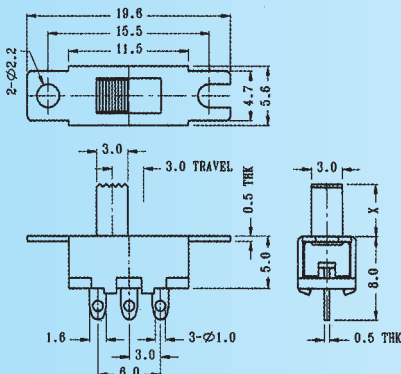

Optional Knob type

GA	GE	GD	TA	AT	NT
MX					

SS-12F63

Rating: 0.5A 50V DC
Function: 1P2T

N NON-SHORTING

Optional Knob type

GA	GE	GD	TA	AT	NT
MX					

SS-12F65

Rating: 0.5A 50V DC
Function: 1P2T

N NON-SHORTING

Optional Knob type

GA	VA	AT	NY		

SS-12F66

Rating: 0.5A 50V DC
Function: 1P2T

N NON-SHORTING

Optional Knob type