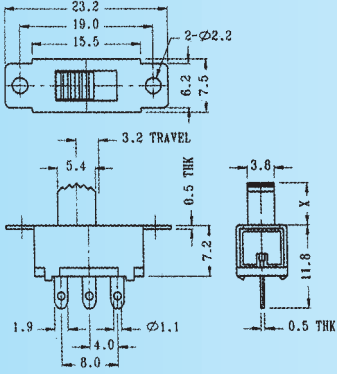

SS-12F61

Rating: 0.5A 50V DC
Function: 1P2T

N NON-SHORTING

Optional Knob type

GE	VA				

SS-12F62

Rating: 0.5A 50V DC
Function: 1P2T

N NON-SHORTING

Optional Knob type

GA	GE	GD	TA	AT	NT
MX					

SS-12F63

Rating: 0.5A 50V DC
Function: 1P2T

N NON-SHORTING

Optional Knob type

GA	GE	GD	TA	AT	NT
MX					

SS-12F65

Rating: 0.5A 50V DC
Function: 1P2T

N NON-SHORTING

Optional Knob type

GA	VA	AT	NY		

SS-12F66

Rating: 0.5A 50V DC
Function: 1P2T

N NON-SHORTING

Optional Knob type