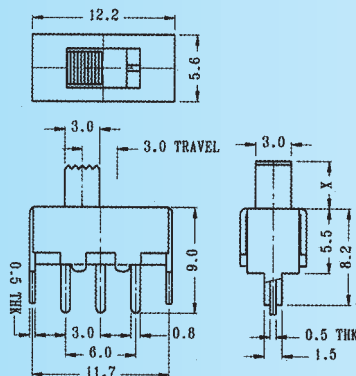

Optional Knob type

GA	GE	GD	TA	AT	NT
MX					

SS-12F63

Rating: 0.5A 50V DC
Function: 1P2T

N NON-SHORTING

Optional Knob type

GA	GE	GD	TA	AT	NT
MX					

SS-12F65

Rating: 0.5A 50V DC
Function: 1P2T

N NON-SHORTING

Optional Knob type

GA	VA	AT	NY		

SS-12F66

Rating: 0.5A 50V DC
Function: 1P2T

N NON-SHORTING

Optional Knob type