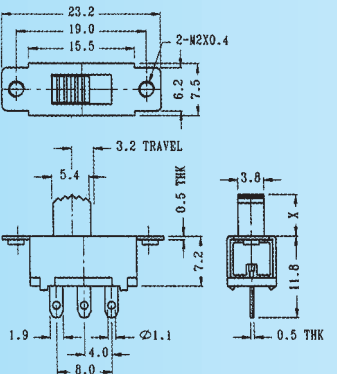

SS-12F61

Rating: 0.5A 50V DC
Function: 1P2T

N NON-SHORTING

Optional Knob type

GE	VA				

SS-12F62

Rating: 0.5A 50V DC
Function: 1P2T

N NON-SHORTING

Optional Knob type

GA	GE	GD	TA	AT	NT
MX					

SS-12F63

Rating: 0.5A 50V DC
Function: 1P2T

N NON-SHORTING

Optional Knob type

GA	GE	GD	TA	AT	NT
MX					

SS-12F65

Rating: 0.5A 50V DC
Function: 1P2T

N NON-SHORTING

Optional Knob type

GA	VA	AT	NY		

SS-12F66

Rating: 0.5A 50V DC
Function: 1P2T

N NON-SHORTING

Optional Knob type