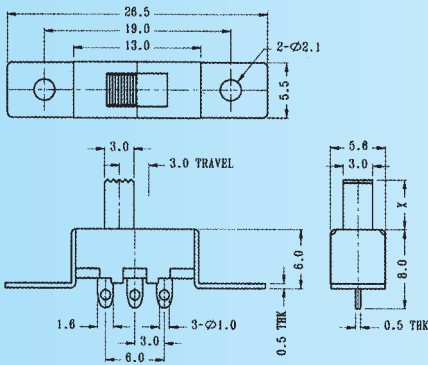

**SS-12F87**

Rating: 0.5A 50V DC  
Function: 1P2T

- S** SHORTING
- N** NON-SHORTING

**Optional Knob type**

<b>GE</b>	<b>VA</b>				

**SS-12F88**

Rating: 0.5A 50V DC  
Function: 1P2T

- S** SHORTING
- N** NON-SHORTING

**Optional Knob type**

<b>GE</b>	<b>VA</b>				

**SS-12F89**

Rating: 0.5A 50V DC  
Function: 1P2T

- N** NON-SHORTING

**Optional Knob type**

<b>GE</b>	<b>VA</b>	<b>AT</b>	<b>NY</b>		

**SS-12F90**

Rating: 0.5A 50V DC  
Function: 1P2T

- N** NON-SHORTING

**Optional Knob type**

<b>GE</b>	<b>VA</b>	<b>AT</b>	<b>NY</b>	<b>GD</b>	<b>GA</b>

**SS-12F91**

Rating: 0.5A 50V DC  
Function: 1P2T

- N** NON-SHORTING