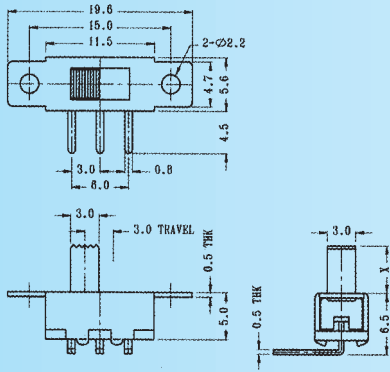

**SS-12F87**

Rating: 0.5A 50V DC  
Function: 1P2T

- S** SHORTING
- N** NON-SHORTING

**Optional Knob type**

<b>GE</b>	<b>VA</b>				

**SS-12F88**

Rating: 0.5A 50V DC  
Function: 1P2T

- S** SHORTING
- N** NON-SHORTING

**Optional Knob type**

<b>GE</b>	<b>VA</b>				

**SS-12F89**

Rating: 0.5A 50V DC  
Function: 1P2T

- N** NON-SHORTING

**Optional Knob type**

<b>GE</b>	<b>VA</b>	<b>AT</b>	<b>NY</b>		

**SS-12F90**

Rating: 0.5A 50V DC  
Function: 1P2T

- N** NON-SHORTING

**Optional Knob type**

<b>GE</b>	<b>VA</b>	<b>AT</b>	<b>NY</b>	<b>GD</b>	<b>GA</b>

**SS-12F91**

Rating: 0.5A 50V DC  
Function: 1P2T

- N** NON-SHORTING