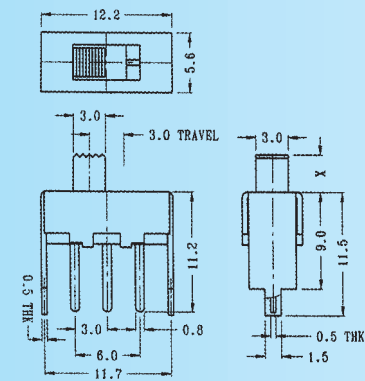

Optional Knob type

GE	VA	AT	NY		

SS-12F48

Rating: 0.5A 50V DC
Function: 1P2T

N NON-SHORTING

Optional Knob type

GE	VA	AT	NY		

SS-12F49

Rating: 0.5A 50V DC
Function: 1P2T

N NON-SHORTING

Optional Knob type

GE	VA	AT	NY		

SS-12F50

Rating: 0.5A 50V DC
Function: 1P2T

N NON-SHORTING

Optional Knob type