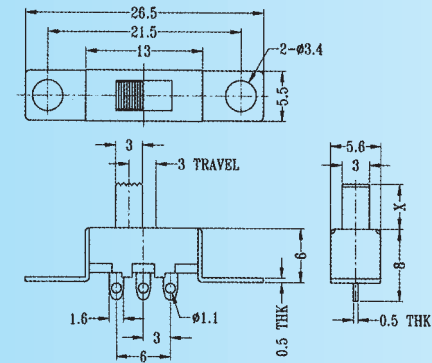

SS-12F46

Rating: 0.5A 50V DC
Function: 1P2T

N NON-SHORTING

Optional Knob type

GE	VA	AT	NY		

SS-12F47

Rating: 0.5A 50V DC
Function: 1P2T

N NON-SHORTING

Optional Knob type

GE	VA	AT	NY		

SS-12F48

Rating: 0.5A 50V DC
Function: 1P2T

N NON-SHORTING

Optional Knob type

GE	VA	AT	NY		

SS-12F49

Rating: 0.5A 50V DC
Function: 1P2T

N NON-SHORTING

Optional Knob type

GE	VA	AT	NY		

SS-12F50

Rating: 0.5A 50V DC
Function: 1P2T

N NON-SHORTING

Optional Knob type