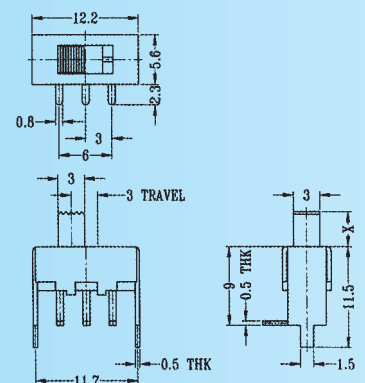

Optional Knob type

GE	VA	AT	NY		

SS-12F48

Rating: 0.5A 50V DC
Function: 1P2T

N NON-SHORTING

Optional Knob type

GE	VA	AT	NY		

SS-12F49

Rating: 0.5A 50V DC
Function: 1P2T

N NON-SHORTING

Optional Knob type

GE	VA	AT	NY		

SS-12F50

Rating: 0.5A 50V DC
Function: 1P2T

N NON-SHORTING

Optional Knob type