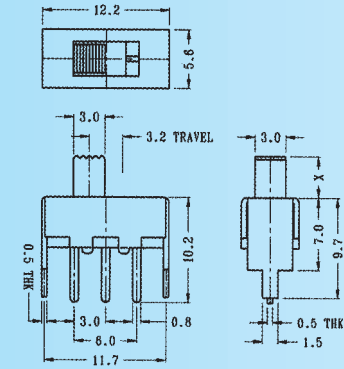

SS-12F46

Rating: 0.5A 50V DC
Function: 1P2T

N NON-SHORTING

Optional Knob type

GE	VA	AT	NY		

SS-12F47

Rating: 0.5A 50V DC
Function: 1P2T

N NON-SHORTING

Optional Knob type

GE	VA	AT	NY		

SS-12F48

Rating: 0.5A 50V DC
Function: 1P2T

N NON-SHORTING

Optional Knob type

GE	VA	AT	NY		

SS-12F49

Rating: 0.5A 50V DC
Function: 1P2T

N NON-SHORTING

Optional Knob type

GE	VA	AT	NY		

SS-12F50

Rating: 0.5A 50V DC
Function: 1P2T

N NON-SHORTING

Optional Knob type