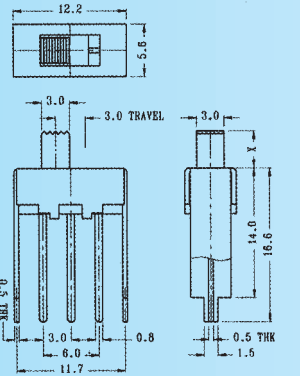

**SS-12F41**

Rating: 0.5A 50V DC  
Function: 1P2T

**N** NON-SHORTING

**Optional Knob type**

GE	VA	AT	NY		

**SS-12F42**

Rating: 0.5A 50V DC  
Function: 1P2T

**N** NON-SHORTING

**Optional Knob type**

GE	VA	AT	NY		

**SS-12F43**

Rating: 0.5A 50V DC  
Function: 1P2T

**N** NON-SHORTING

**Optional Knob type**

GE	VA	AT	NY		

**SS-12F44**

Rating: 0.5A 50V DC  
Function: 1P2T

**N** NON-SHORTING

**Optional Knob type**

GE	VA	AT	NY		

**SS-12F45**

Rating: 0.5A 50V DC  
Function: 1P2T

**N** NON-SHORTING

**Optional Knob type**