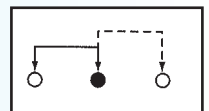

Rating: 0.5A 50V DC  
Function: 1P2T

**N** NON-SHORTING

**Optional Knob type**

GE	VA	AT	NY		

**SS-12F45**

Rating: 0.5A 50V DC  
Function: 1P2T

**N** NON-SHORTING

**Optional Knob type**