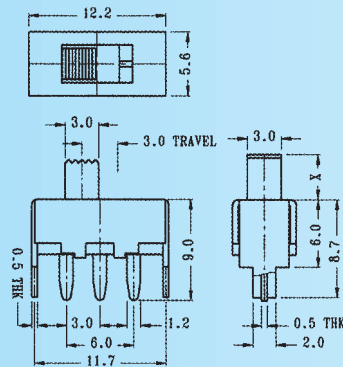

**Optional Knob type**

GE	VA	AT	NY		

**SS-12F43**

Rating: 0.5A 50V DC  
Function: 1P2T

**N** NON-SHORTING

**Optional Knob type**

GE	VA	AT	NY		

**SS-12F44**

Rating: 0.5A 50V DC  
Function: 1P2T

**N** NON-SHORTING

**Optional Knob type**

GE	VA	AT	NY		

**SS-12F45**

Rating: 0.5A 50V DC  
Function: 1P2T

**N** NON-SHORTING

**Optional Knob type**