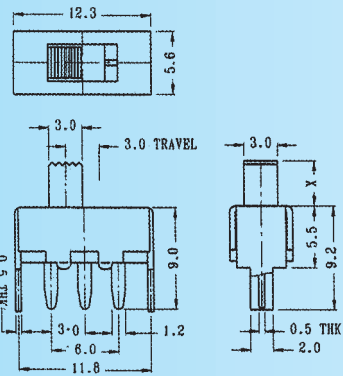

**SS-12F41**

Rating: 0.5A 50V DC  
Function: 1P2T

**N** NON-SHORTING

**Optional Knob type**

GE	VA	AT	NY		

**SS-12F42**

Rating: 0.5A 50V DC  
Function: 1P2T

**N** NON-SHORTING

**Optional Knob type**

GE	VA	AT	NY		

**SS-12F43**

Rating: 0.5A 50V DC  
Function: 1P2T

**N** NON-SHORTING

**Optional Knob type**

GE	VA	AT	NY		

**SS-12F44**

Rating: 0.5A 50V DC  
Function: 1P2T

**N** NON-SHORTING

**Optional Knob type**

GE	VA	AT	NY		

**SS-12F45**

Rating: 0.5A 50V DC  
Function: 1P2T

**N** NON-SHORTING

**Optional Knob type**