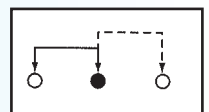

N NON-SHORTING

Optional Knob type

GE	VA	AT	NY