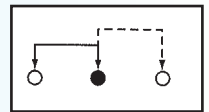

**SS-12F41**

Rating: 0.5A 50V DC  
Function: 1P2T

**N** NON-SHORTING

**Optional Knob type**

GE	VA	AT	NY		

**SS-12F42**

Rating: 0.5A 50V DC  
Function: 1P2T

**N** NON-SHORTING

**Optional Knob type**

GE	VA	AT	NY		

**SS-12F43**

Rating: 0.5A 50V DC  
Function: 1P2T

**N** NON-SHORTING

**Optional Knob type**

GE	VA	AT	NY		

**SS-12F44**