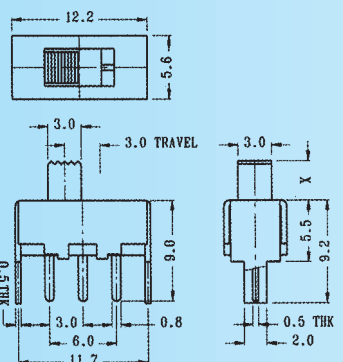

**Optional Knob type**

GE	VA	AT	NY		

**SS-12F43**

Rating: 0.5A 50V DC  
Function: 1P2T

**N** NON-SHORTING

**Optional Knob type**

GE	VA	AT	NY		

**SS-12F44**

Rating: 0.5A 50V DC  
Function: 1P2T

**N** NON-SHORTING

**Optional Knob type**

GE	VA	AT	NY		

**SS-12F45**

Rating: 0.5A 50V DC  
Function: 1P2T

**N** NON-SHORTING

**Optional Knob type**