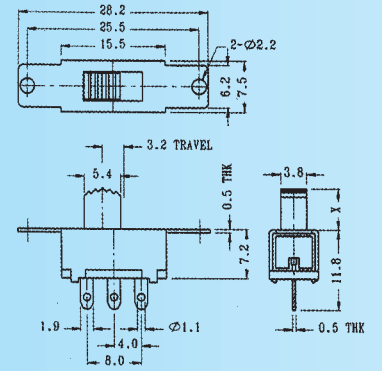

SS-12F31

Rating: 0.5A 50V DC
Function: 1P2T

N NON-SHORTING

Optional Knob type

GE	VA				

SS-12F32

Rating: 0.5A 50V DC
Function: 1P2T

N NON-SHORTING

Optional Knob type

GA	GE	GD	TA	AT	NT
MX					

SS-12F33

Rating: 0.5A 50V DC
Function: 1P2T

N NON-SHORTING

Optional Knob type

GE	VA				

SS-12F34

Rating: 0.5A 50V DC
Function: 1P2T

N NON-SHORTING

Optional Knob type

GE	VA				

SS-12F35

Rating: 0.5A 50V DC
Function: 1P2T

N NON-SHORTING

Optional Knob type