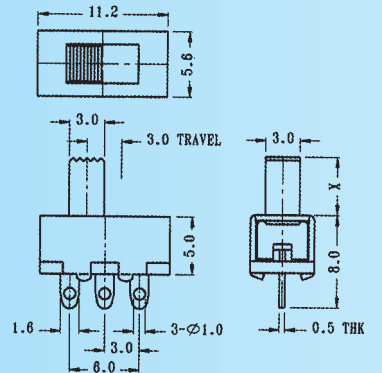

SS-12F31

Rating: 0.5A 50V DC
Function: 1P2T

N NON-SHORTING

Optional Knob type

GE	VA				

SS-12F32

Rating: 0.5A 50V DC
Function: 1P2T

N NON-SHORTING

Optional Knob type

GA	GE	GD	TA	AT	NT
MX					

SS-12F33

Rating: 0.5A 50V DC
Function: 1P2T

N NON-SHORTING

Optional Knob type

GE	VA				

SS-12F34

Rating: 0.5A 50V DC
Function: 1P2T

N NON-SHORTING

Optional Knob type

GE	VA				

SS-12F35

Rating: 0.5A 50V DC
Function: 1P2T

N NON-SHORTING

Optional Knob type