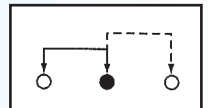

**SS-12F26**

Rating: 0.5A 50V DC  
Function: 1P2T

**N** NON-SHORTING

Optional Knob type

GA	GE	GD	TA	AT	NT
MX					

**SS-12F27**

Rating: 0.5A 50V DC  
Function: 1P2T

**N** NON-SHORTING

Optional Knob type

GA	VA				

**SS-12F28**

Rating: 0.5A 50V DC  
Function: 1P2T

**N** NON-SHORTING

Optional Knob type

GA	GE	GD	TA	AT	NT
MX					

**SS-12F29**