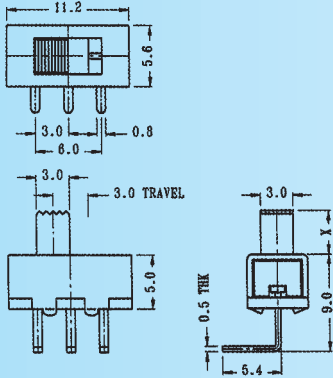

**SS-12F26**

Rating: 0.5A 50V DC  
Function: 1P2T

**N** NON-SHORTING

Optional Knob type

GA	GE	GD	TA	AT	NT
MX					

**SS-12F27**

Rating: 0.5A 50V DC  
Function: 1P2T

**N** NON-SHORTING

Optional Knob type

GA	VA				

**SS-12F28**

Rating: 0.5A 50V DC  
Function: 1P2T

**N** NON-SHORTING

Optional Knob type

GA	GE	GD	TA	AT	NT
MX					

**SS-12F29**

Rating: 0.5A 50V DC  
Function: 1P2T

**N** NON-SHORTING

Optional Knob type

GA	GE	GD	TA	AT	NT
MX					

**SS-12F30**

Rating: 0.5A 50V DC  
Function: 1P2T

**N** NON-SHORTING

Optional Knob type