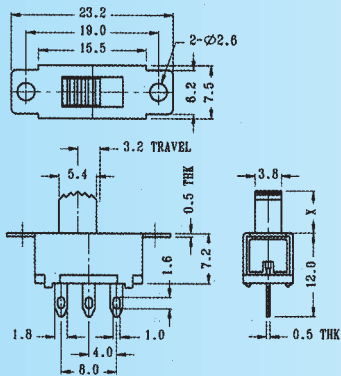

**SS-12F26**

Rating: 0.5A 50V DC  
Function: 1P2T

**N** NON-SHORTING

Optional Knob type

GA	GE	GD	TA	AT	NT
MX					

**SS-12F27**

Rating: 0.5A 50V DC  
Function: 1P2T

**N** NON-SHORTING

Optional Knob type

GA	VA				

**SS-12F28**

Rating: 0.5A 50V DC  
Function: 1P2T

**N** NON-SHORTING

Optional Knob type

GA	GE	GD	TA	AT	NT
MX					

**SS-12F29**

Rating: 0.5A 50V DC  
Function: 1P2T

**N** NON-SHORTING

Optional Knob type

GA	GE	GD	TA	AT	NT
MX					

**SS-12F30**

Rating: 0.5A 50V DC  
Function: 1P2T

**N** NON-SHORTING

Optional Knob type