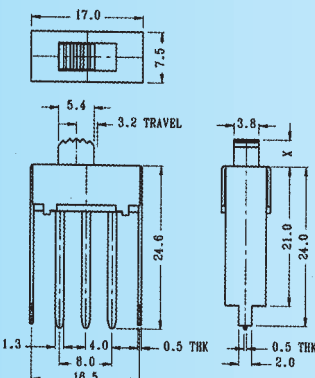

Optional Knob type

GA	GE	GD	TA	AT	NT
MX					

SS-12F23

Rating: 0.5A 50V DC
Function: 1P2T

N NON-SHORTING

Optional Knob type

GE	VA	AT	NY		

SS-12F24

Rating: 0.5A 50V DC
Function: 1P2T

N NON-SHORTING

Optional Knob type

GE	VA	AT	NY		

SS-12F25

Rating: 0.5A 50V DC
Function: 1P2T

N NON-SHORTING

Optional Knob type