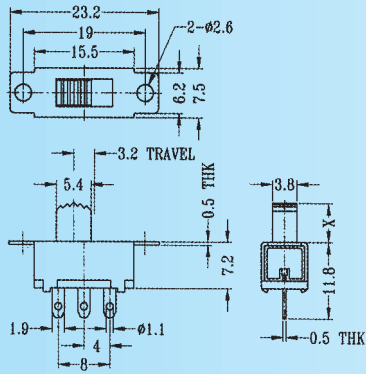

SS-12F21

Rating: 0.5A 50V DC
Function: 1P2T

N NON-SHORTING

Optional Knob type

GE	VA				

SS-12F22

Rating: 0.5A 50V DC
Function: 1P2T

N NON-SHORTING

Optional Knob type

GA	GE	GD	TA	AT	NT
MX					

SS-12F23

Rating: 0.5A 50V DC
Function: 1P2T

N NON-SHORTING

Optional Knob type

GE	VA	AT	NY		

SS-12F24

Rating: 0.5A 50V DC
Function: 1P2T

N NON-SHORTING

Optional Knob type

GE	VA	AT	NY		

SS-12F25

Rating: 0.5A 50V DC
Function: 1P2T

N NON-SHORTING

Optional Knob type