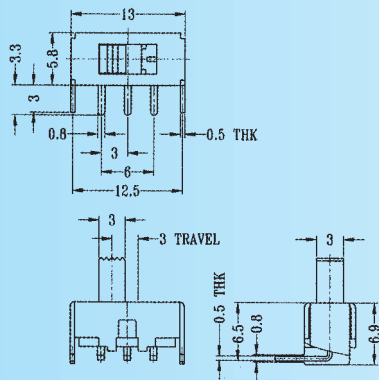

SS-12F21

Rating: 0.5A 50V DC
Function: 1P2T

N NON-SHORTING

Optional Knob type

GE	VA				

SS-12F22

Rating: 0.5A 50V DC
Function: 1P2T

N NON-SHORTING

Optional Knob type

GA	GE	GD	TA	AT	NT
MX					

SS-12F23

Rating: 0.5A 50V DC
Function: 1P2T

N NON-SHORTING

Optional Knob type

GE	VA	AT	NY		

SS-12F24

Rating: 0.5A 50V DC
Function: 1P2T

N NON-SHORTING

Optional Knob type

GE	VA	AT	NY		

SS-12F25

Rating: 0.5A 50V DC
Function: 1P2T

N NON-SHORTING

Optional Knob type