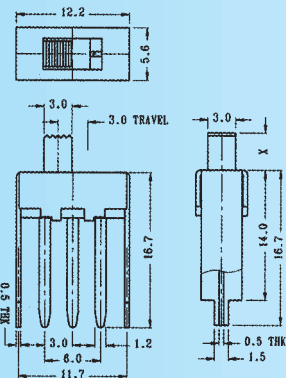

Optional Knob type

GA	GE	GD	TA	AT	NT
MX					

SS-12F23

Rating: 0.5A 50V DC
Function: 1P2T

N NON-SHORTING

Optional Knob type

GE	VA	AT	NY		

SS-12F24

Rating: 0.5A 50V DC
Function: 1P2T

N NON-SHORTING

Optional Knob type

GE	VA	AT	NY		

SS-12F25

Rating: 0.5A 50V DC
Function: 1P2T

N NON-SHORTING

Optional Knob type