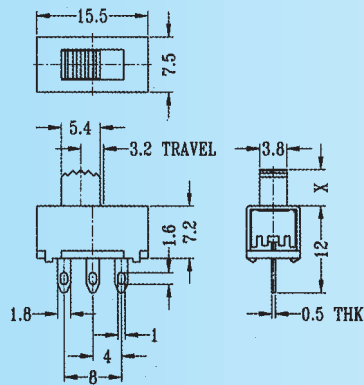

Optional Knob type

TA					

SS-12E09

Rating: 0.3A 50V DC
Function: 1P2T

S SHORTING

Optional Knob type

TA					

SS-12F01

Rating: 0.3A 50V DC
Function: 1P2T

N NON-SHORTING

Optional Knob type

AT	GA	GD	GE	TA	NT
MX					

SS-12F02

Rating: 0.3A 50V DC
Function: 1P2T

N NON-SHORTING

Optional Knob type