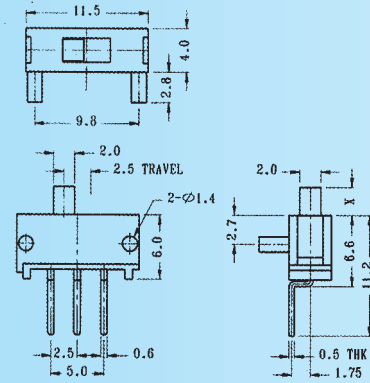

SS-12E07

Rating: 0.3A 50V DC
Function: 1P2T

N NON-SHORTING

Optional Knob type

TA					

SS-12E08

Rating: 0.3A 50V DC
Function: 1P2T

S SHORTING

Optional Knob type

TA					

SS-12E09

Rating: 0.3A 50V DC
Function: 1P2T

S SHORTING

Optional Knob type

TA					

SS-12F01

Rating: 0.3A 50V DC
Function: 1P2T

N NON-SHORTING

Optional Knob type

AT	GA	GD	GE	TA	NT
MX					

SS-12F02

Rating: 0.3A 50V DC
Function: 1P2T

N NON-SHORTING

Optional Knob type