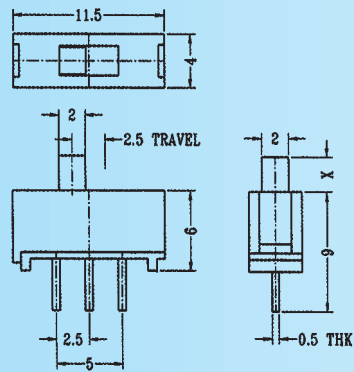

SS-12E07

Rating: 0.3A 50V DC
Function: 1P2T

N NON-SHORTING

Optional Knob type

TA					

SS-12E08

Rating: 0.3A 50V DC
Function: 1P2T

S SHORTING

Optional Knob type

TA					

SS-12E09

Rating: 0.3A 50V DC
Function: 1P2T

S SHORTING

Optional Knob type

TA					

SS-12F01

Rating: 0.3A 50V DC
Function: 1P2T

N NON-SHORTING

Optional Knob type

AT	GA	GD	GE	TA	NT
MX					

SS-12F02

Rating: 0.3A 50V DC
Function: 1P2T

N NON-SHORTING

Optional Knob type