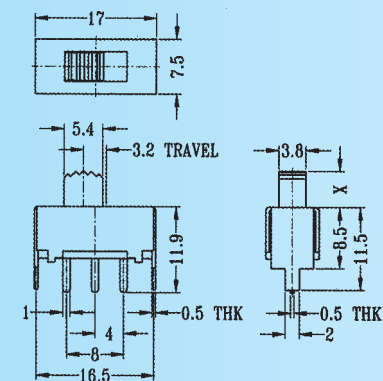

Optional Knob type

TA					

SS-12E09

Rating: 0.3A 50V DC
Function: 1P2T

S SHORTING

Optional Knob type

TA					

SS-12F01

Rating: 0.3A 50V DC
Function: 1P2T

N NON-SHORTING

Optional Knob type

AT	GA	GD	GE	TA	NT
MX					

SS-12F02

Rating: 0.3A 50V DC
Function: 1P2T

N NON-SHORTING

Optional Knob type