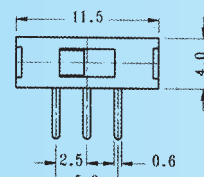

Rating: 0.3A 50V DC
Function: 1P2T

S SHORTING

Optional Knob type

TA					

SS-12E06

Rating: 0.3A 50V DC
Function: 1P2T

S SHORTING

Optional Knob type