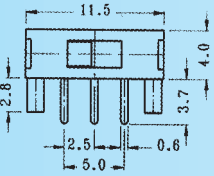

SS-12E01

Rating: 0.3A 50V DC
Function: 1P2T

S SHORTING

Optional Knob type

TA					

SS-12E03

Rating: 0.3A 50V DC
Function: 1P2T

S SHORTING

Optional Knob type

TA					

SS-12E04

Rating: 0.3A 50V DC
Function: 1P2T

S SHORTING

Optional Knob type

TA					

SS-12E05

Rating: 0.3A 50V DC
Function: 1P2T

S SHORTING

Optional Knob type

TA					

SS-12E06

Rating: 0.3A 50V DC
Function: 1P2T

S SHORTING

Optional Knob type