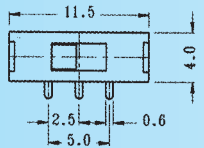

SS-12E05

Rating: 0.3A 50V DC
Function: 1P2T