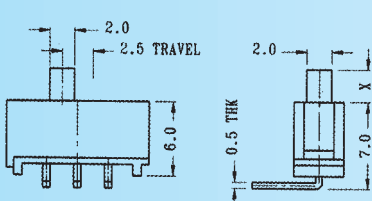

SS-12E01

Rating: 0.3A 50V DC
Function: 1P2T

S SHORTING

Optional Knob type

TA					

SS-12E03

Rating: 0.3A 50V DC
Function: 1P2T

S SHORTING

Optional Knob type

TA					

SS-12E04

Rating: 0.3A 50V DC
Function: 1P2T

S SHORTING

Optional Knob type

TA					

SS-12E05

Rating: 0.3A 50V DC
Function: 1P2T

S SHORTING

Optional Knob type

TA					

SS-12E06

Rating: 0.3A 50V DC
Function: 1P2T

S SHORTING

Optional Knob type