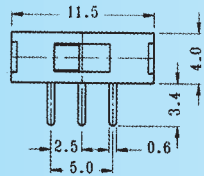

SS-12E01

Rating: 0.3A 50V DC
Function: 1P2T

S SHORTING

Optional Knob type

TA					

SS-12E03

Rating: 0.3A 50V DC
Function: 1P2T

S SHORTING

Optional Knob type

TA					

SS-12E04

Rating: 0.3A 50V DC
Function: 1P2T

S SHORTING

Optional Knob type

TA					

SS-12E05

Rating: 0.3A 50V DC
Function: 1P2T

S SHORTING

Optional Knob type

TA					

SS-12E06

Rating: 0.3A 50V DC
Function: 1P2T

S SHORTING

Optional Knob type