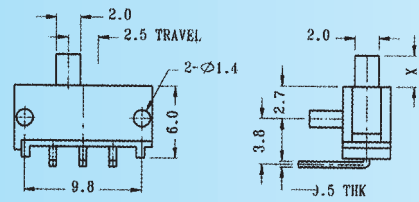

SS-12E01

Rating: 0.3A 50V DC
Function: 1P2T

S SHORTING

Optional Knob type

TA					

SS-12E03

Rating: 0.3A 50V DC
Function: 1P2T

S SHORTING

Optional Knob type

TA					

SS-12E04

Rating: 0.3A 50V DC
Function: 1P2T

S SHORTING

Optional Knob type

TA					

SS-12E05

Rating: 0.3A 50V DC
Function: 1P2T

S SHORTING

Optional Knob type

TA					

SS-12E06

Rating: 0.3A 50V DC
Function: 1P2T

S SHORTING

Optional Knob type