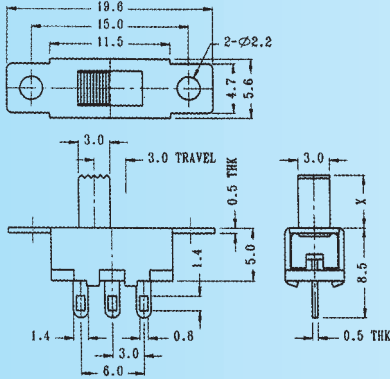

SS-12F16

Rating: 0.5A 50V DC
Function: 1P2T

N NON-SHORTING

Optional Knob type

GE	VA				

SS-12F17

Rating: 0.5A 50V DC
Function: 1P2T

N NON-SHORTING

Optional Knob type

GE	VA				

SS-12F18

Rating: 0.5A 50V DC
Function: 1P2T

N NON-SHORTING

Optional Knob type

GA	GE	GD	TA	AT	NT
MX					

SS-12F19

Rating: 0.5A 50V DC
Function: 1P2T

N NON-SHORTING

Optional Knob type

GE	VA				

SS-12F20

Rating: 0.5A 50V DC
Function: 1P2T

N NON-SHORTING

Optional Knob type