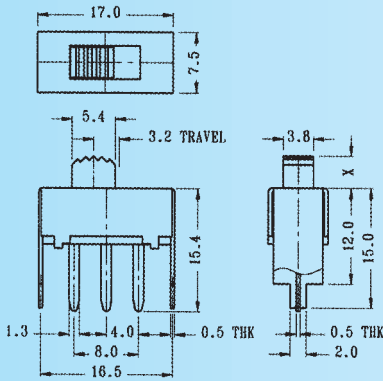

SS-12F16

Rating: 0.5A 50V DC
Function: 1P2T

N NON-SHORTING

Optional Knob type

GE	VA				

SS-12F17

Rating: 0.5A 50V DC
Function: 1P2T

N NON-SHORTING

Optional Knob type

GE	VA				

SS-12F18

Rating: 0.5A 50V DC
Function: 1P2T

N NON-SHORTING

Optional Knob type

GA	GE	GD	TA	AT	NT
MX					

SS-12F19

Rating: 0.5A 50V DC
Function: 1P2T

N NON-SHORTING

Optional Knob type

GE	VA				

SS-12F20

Rating: 0.5A 50V DC
Function: 1P2T

N NON-SHORTING

Optional Knob type