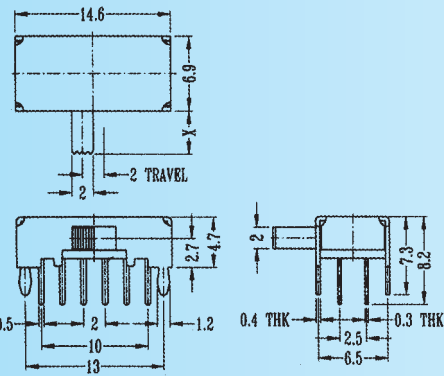

Rating: 0.3A 50V DC

Function: 4P2T

Optional Knob type

GE	VA				

SK-42D01

Rating: 0.3A 50V DC

Function: 4P2T

S SHORTING

Optional Knob type

PG	VA	GE			

SK-42D02

Rating: 0.3A 50V DC

Function: 4P2T

N NON-SHORTING

Optional Knob type

GE	VA				