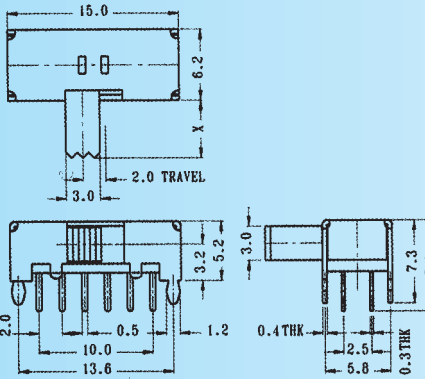

SK-42C07 **N** NON-SHORTING

SK-42C17 **S** SHORTING

Rating: 0.3A 50V DC

Function: 4P2T

Optional Knob type

GE	VA				

SK-42C09 **N** NON-SHORTING

SK-42C19 **S** SHORTING

Rating: 0.3A 50V DC

Function: 4P2T

Optional Knob type

GE	VA				

SK-42D01

Rating: 0.3A 50V DC

Function: 4P2T

S SHORTING

Optional Knob type

PG	VA	GE			

SK-42D02

Rating: 0.3A 50V DC

Function: 4P2T

N NON-SHORTING

Optional Knob type

GE	VA				

SK-42D03

Rating: 0.3A 50V DC

Function: 4P2T

N NON-SHORTING

Optional Knob type

GE	VA				