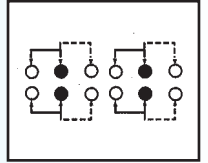

Rating: 0.3A 50V DC

Function: 4P2T

Optional Knob type

GE	VA				

SK-42D01

Rating: 0.3A 50V DC

Function: 4P2T

S SHORTING