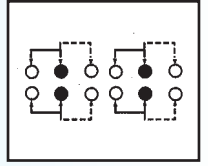

SK-42C07 **N** NON-SHORTING

SK-42C17 **S** SHORTING

Rating: 0.3A 50V DC

Function: 4P2T

Optional Knob type

GE	VA				

SK-42C09 **N** NON-SHORTING

SK-42C19 **S** SHORTING

Rating: 0.3A 50V DC

Function: 4P2T

Optional Knob type

GE	VA				

SK-42D01

Rating: 0.3A 50V DC

Function: 4P2T

S SHORTING