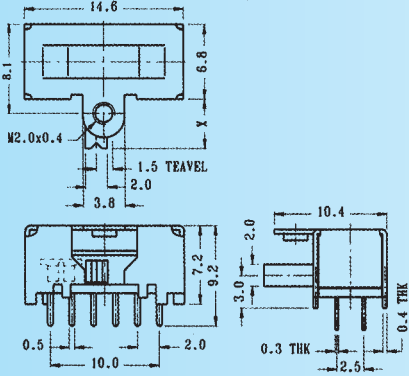

SK-42C07 **N** NON-SHORTING

SK-42C17 **S** SHORTING

Rating: 0.3A 50V DC

Function: 4P2T

Optional Knob type

GE	VA				

SK-42C09 **N** NON-SHORTING

SK-42C19 **S** SHORTING

Rating: 0.3A 50V DC

Function: 4P2T

Optional Knob type

GE	VA				

SK-42D01

Rating: 0.3A 50V DC

Function: 4P2T

S SHORTING

Optional Knob type

PG	VA	GE			

SK-42D02

Rating: 0.3A 50V DC

Function: 4P2T

N NON-SHORTING

Optional Knob type

GE	VA				

SK-42D03

Rating: 0.3A 50V DC

Function: 4P2T

N NON-SHORTING

Optional Knob type

GE	VA				