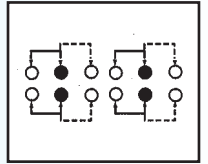

SK-42C07 **N** NON-SHORTING

SK-42C17 **S** SHORTING

Rating: 0.3A 50V DC

Function: 4P2T

Optional Knob type

GE	VA				

SK-42C09 **N** NON-SHORTING

SK-42C19 **S** SHORTING

Rating: 0.3A 50V DC

Function: 4P2T

Optional Knob type

GE	VA				

SK-42D01

Rating: 0.3A 50V DC

Function: 4P2T

S SHORTING