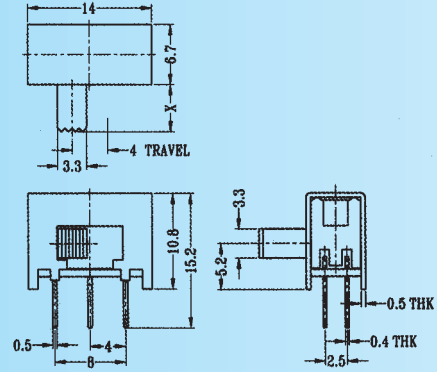

SK-22H01 (L3R1)

SK-22F21(L1R3)

Rating: 0.3A 50V DC
Function: 2P2T

Optional Knob type

GE					

SK-22H02

Rating: 0.3A 50V DC
Function: 2P2T

N NON-SHORTING

Optional Knob type

GE					

SK-22H03

Rating: 0.3A 50V DC
Function: 2P2T

N NON-SHORTING

Optional Knob type

GE					

SK-22H05

Rating: 0.3A 50V DC
Function: 2P2T

N NON-SHORTING

Optional Knob type

GE					

SK-22H07

Rating: 0.3A 50V DC
Function: 2P2T

N NON-SHORTING

Optional Knob type