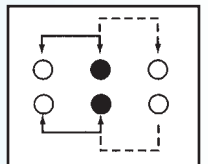

SK-22H01 (L3R1)

SK-22F21(L1R3)

Rating: 0.3A 50V DC
Function: 2P2T

Optional Knob type

GE					

SK-22H02

Rating: 0.3A 50V DC
Function: 2P2T

N NON-SHORTING

Optional Knob type

GE					

SK-22H03

Rating: 0.3A 50V DC
Function: 2P2T

N NON-SHORTING

Optional Knob type

GE					

SK-22H05

Rating: 0.3A 50V DC
Function: 2P2T

N NON-SHORTING

Optional Knob type

GE					

SK-22H07

Rating: 0.3A 50V DC
Function: 2P2T

N NON-SHORTING

Optional Knob type