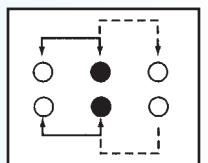

Rating: 0.3A 50V DC
Function: 2P2T

N NON-SHORTING

Optional Knob type

GE					

SK-22H07

Rating: 0.3A 50V DC
Function: 2P2T

N NON-SHORTING

Optional Knob type