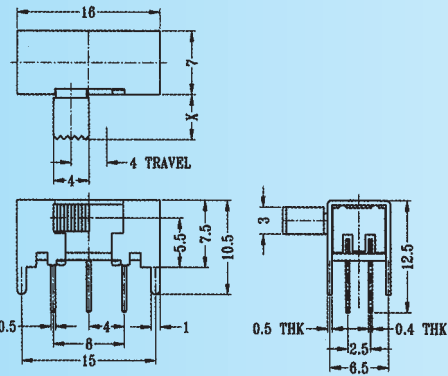

SK-22H01 (L3R1)

SK-22F21(L1R3)

Rating: 0.3A 50V DC
Function: 2P2T

Optional Knob type

GE					

SK-22H02

Rating: 0.3A 50V DC
Function: 2P2T

N NON-SHORTING

Optional Knob type

GE					

SK-22H03

Rating: 0.3A 50V DC
Function: 2P2T

N NON-SHORTING

Optional Knob type

GE					

SK-22H05

Rating: 0.3A 50V DC
Function: 2P2T

N NON-SHORTING

Optional Knob type

GE					

SK-22H07

Rating: 0.3A 50V DC
Function: 2P2T

N NON-SHORTING

Optional Knob type