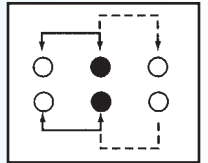

SK-22H01 (L3R1)

SK-22F21(L1R3)

Rating: 0.3A 50V DC
Function: 2P2T

Optional Knob type

GE					

SK-22H02

Rating: 0.3A 50V DC
Function: 2P2T

N NON-SHORTING

Optional Knob type

GE					

SK-22H03

Rating: 0.3A 50V DC
Function: 2P2T

N NON-SHORTING

Optional Knob type

GE					

SK-22H05

Rating: 0.3A 50V DC
Function: 2P2T

N NON-SHORTING

Optional Knob type

GE					

SK-22H07

Rating: 0.3A 50V DC
Function: 2P2T

N NON-SHORTING

Optional Knob type