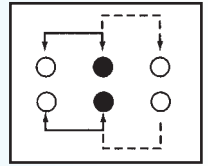

SK-22F11

Rating: 0.3A 50V DC
Function: 2P2T

N NON-SHORTING

Optional Knob type

GE	TA				

SK-22F12

Rating: 0.5A 50V DC
Function: 2P2T

N NON-SHORTING

Optional Knob type

MX	NT	AY	NY	GA	GD
AT					

SK-22F14

Rating: 0.5A 50V DC
Function: 2P2T

N NON-SHORTING

Optional Knob type

GE	PG				

SK-22F16

Rating: 0.5A 50V DC
Function: 2P2T

N NON-SHORTING

Optional Knob type

MX	GD	NT	AY	NY	GA
AT					

SK-22F17

Rating: 0.5A 50V DC
Function: 2P2T

N NON-SHORTING

Optional Knob type