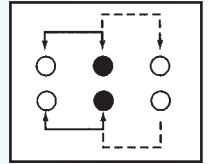

SK-22F11

Rating: 0.3A 50V DC
Function: 2P2T

N NON-SHORTING

Optional Knob type

GE	TA				

SK-22F12

Rating: 0.5A 50V DC
Function: 2P2T

N NON-SHORTING

Optional Knob type

MX	NT	AY	NY	GA	GD
AT					

SK-22F14

Rating: 0.5A 50V DC
Function: 2P2T

N NON-SHORTING

Optional Knob type

GE	PG				

SK-22F16

Rating: 0.5A 50V DC
Function: 2P2T

N NON-SHORTING

Optional Knob type

MX	GD	NT	AY	NY	GA
AT					

SK-22F17

Rating: 0.5A 50V DC
Function: 2P2T

N NON-SHORTING

Optional Knob type