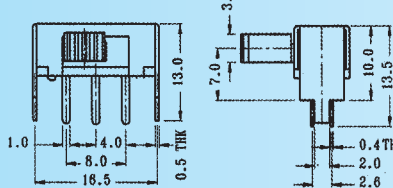

SK-22F01

Rating: 0.5A 50V DC
Function: 2P2T

N NON-SHORTING

Optional Knob type

MX	GD	NT	AY	GA	NY
AT					

SK-22F02

Rating: 0.5A 50V DC
Function: 2P2T

N NON-SHORTING

Optional Knob type

MX	GD	NT	AY	NY	GA
AT					

SK-22F03

Rating: 0.5A 50V DC
Function: 2P2T

N NON-SHORTING

Optional Knob type

MX	GD	NT	AY	NY	GA
AT					

SK-22F04

Rating: 0.5A 50V DC
Function: 2P2T

N NON-SHORTING

Optional Knob type

MX	GD	NT	AY	NY	GA
AT					

SK-22F05

Rating: 0.5A 50V DC
Function: 2P2T

N NON-SHORTING

Optional Knob type