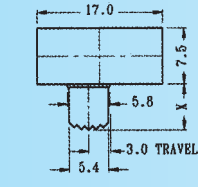

SK-22F01

Rating: 0.5A 50V DC
Function: 2P2T

N NON-SHORTING

Optional Knob type

MX	GD	NT	AY	GA	NY
AT					

SK-22F02

Rating: 0.5A 50V DC
Function: 2P2T

N NON-SHORTING

Optional Knob type

MX	GD	NT	AY	NY	GA
AT					

SK-22F03

Rating: 0.5A 50V DC
Function: 2P2T

N NON-SHORTING

Optional Knob type

MX	GD	NT	AY	NY	GA
AT					

SK-22F04