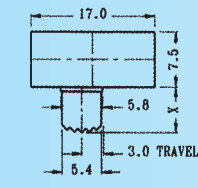

Rating: 0.5A 50V DC
Function: 2P2T

N NON-SHORTING

Optional Knob type

MX	GD	NT	AY	NY	GA
AT					

SK-22F05

Rating: 0.5A 50V DC
Function: 2P2T

N NON-SHORTING

Optional Knob type