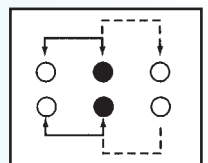

Rating: 0.5A 50V DC
Function: 2P2T

N NON-SHORTING

Optional Knob type

MX	GD	NT	AY	NY	GA
AT					

SK-22F05

Rating: 0.5A 50V DC
Function: 2P2T

N NON-SHORTING

Optional Knob type