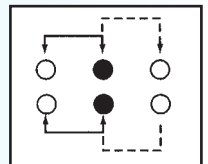

SK-22F01

Rating: 0.5A 50V DC
Function: 2P2T

N NON-SHORTING

Optional Knob type

MX	GD	NT	AY	GA	NY
AT					

SK-22F02

Rating: 0.5A 50V DC
Function: 2P2T

N NON-SHORTING

Optional Knob type

MX	GD	NT	AY	NY	GA
AT					

SK-22F03

Rating: 0.5A 50V DC
Function: 2P2T

N NON-SHORTING

Optional Knob type

MX	GD	NT	AY	NY	GA
AT					

SK-22F04

Rating: 0.5A 50V DC
Function: 2P2T

N NON-SHORTING

Optional Knob type

MX	GD	NT	AY	NY	GA
AT					

SK-22F05

Rating: 0.5A 50V DC
Function: 2P2T

N NON-SHORTING

Optional Knob type