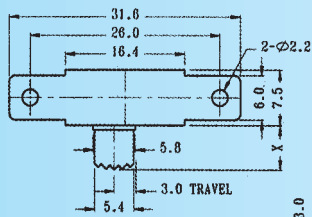

Optional Knob type

MX	GD	NT	AY	NY	GA
AT					

SK-22F03

Rating: 0.5A 50V DC
Function: 2P2T

N NON-SHORTING

Optional Knob type

MX	GD	NT	AY	NY	GA
AT					

SK-22F04

Rating: 0.5A 50V DC
Function: 2P2T

N NON-SHORTING

Optional Knob type

MX	GD	NT	AY	NY	GA
AT					

SK-22F05

Rating: 0.5A 50V DC
Function: 2P2T

N NON-SHORTING

Optional Knob type