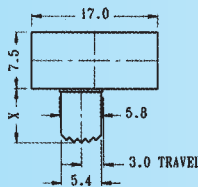

SK-22F01

Rating: 0.5A 50V DC
Function: 2P2T

N NON-SHORTING

Optional Knob type

MX	GD	NT	AY	GA	NY
AT					

SK-22F02

Rating: 0.5A 50V DC
Function: 2P2T

N NON-SHORTING

Optional Knob type

MX	GD	NT	AY	NY	GA
AT					

SK-22F03

Rating: 0.5A 50V DC
Function: 2P2T

N NON-SHORTING

Optional Knob type

MX	GD	NT	AY	NY	GA
AT					

SK-22F04