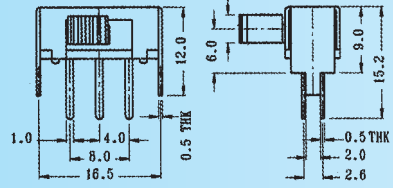

SK-22F01

Rating: 0.5A 50V DC
Function: 2P2T

N NON-SHORTING

Optional Knob type

MX	GD	NT	AY	GA	NY
AT					

SK-22F02

Rating: 0.5A 50V DC
Function: 2P2T

N NON-SHORTING

Optional Knob type

MX	GD	NT	AY	NY	GA
AT					

SK-22F03

Rating: 0.5A 50V DC
Function: 2P2T

N NON-SHORTING

Optional Knob type

MX	GD	NT	AY	NY	GA
AT					

SK-22F04

Rating: 0.5A 50V DC
Function: 2P2T

N NON-SHORTING

Optional Knob type

MX	GD	NT	AY	NY	GA
AT					

SK-22F05

Rating: 0.5A 50V DC
Function: 2P2T

N NON-SHORTING

Optional Knob type