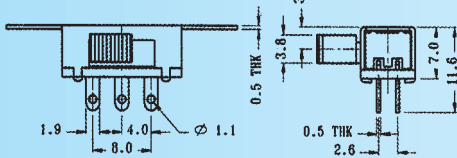

Optional Knob type

MX	GD	NT	AY	NY	GA
AT					

SK-22F03

Rating: 0.5A 50V DC
Function: 2P2T

N NON-SHORTING

Optional Knob type

MX	GD	NT	AY	NY	GA
AT					

SK-22F04

Rating: 0.5A 50V DC
Function: 2P2T

N NON-SHORTING

Optional Knob type

MX	GD	NT	AY	NY	GA
AT					

SK-22F05

Rating: 0.5A 50V DC
Function: 2P2T

N NON-SHORTING

Optional Knob type