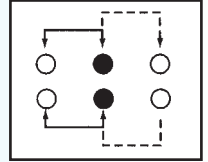

SK-22F01

Rating: 0.5A 50V DC
Function: 2P2T

N NON-SHORTING

Optional Knob type

MX	GD	NT	AY	GA	NY
AT					

SK-22F02

Rating: 0.5A 50V DC
Function: 2P2T

N NON-SHORTING

Optional Knob type

MX	GD	NT	AY	NY	GA
AT					

SK-22F03

Rating: 0.5A 50V DC
Function: 2P2T

N NON-SHORTING

Optional Knob type

MX	GD	NT	AY	NY	GA
AT					

SK-22F04

Rating: 0.5A 50V DC
Function: 2P2T

N NON-SHORTING

Optional Knob type

MX	GD	NT	AY	NY	GA
AT					

SK-22F05

Rating: 0.5A 50V DC
Function: 2P2T

N NON-SHORTING

Optional Knob type