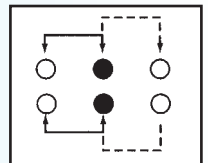

Optional Knob type

MX	GD	NT	AY	NY	GA
AT					

SK-22F03

Rating: 0.5A 50V DC
Function: 2P2T

N NON-SHORTING

Optional Knob type

MX	GD	NT	AY	NY	GA
AT					

SK-22F04

Rating: 0.5A 50V DC
Function: 2P2T

N NON-SHORTING

Optional Knob type

MX	GD	NT	AY	NY	GA
AT					

SK-22F05

Rating: 0.5A 50V DC
Function: 2P2T

N NON-SHORTING

Optional Knob type