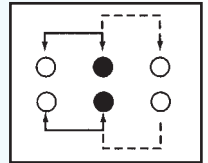

SK-22F01

Rating: 0.5A 50V DC
Function: 2P2T

N NON-SHORTING

Optional Knob type

MX	GD	NT	AY	GA	NY
AT					

SK-22F02

Rating: 0.5A 50V DC
Function: 2P2T

N NON-SHORTING

Optional Knob type

MX	GD	NT	AY	NY	GA
AT					

SK-22F03

Rating: 0.5A 50V DC
Function: 2P2T

N NON-SHORTING

Optional Knob type

MX	GD	NT	AY	NY	GA
AT					

SK-22F04

Rating: 0.5A 50V DC
Function: 2P2T

N NON-SHORTING

Optional Knob type

MX	GD	NT	AY	NY	GA
AT					

SK-22F05

Rating: 0.5A 50V DC
Function: 2P2T

N NON-SHORTING

Optional Knob type