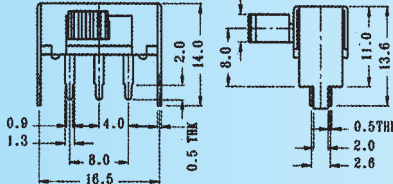

Optional Knob type

MX	GD	NT	AY	NY	GA
AT					

SK-22F03

Rating: 0.5A 50V DC
Function: 2P2T

N NON-SHORTING

Optional Knob type

MX	GD	NT	AY	NY	GA
AT					

SK-22F04

Rating: 0.5A 50V DC
Function: 2P2T

N NON-SHORTING

Optional Knob type

MX	GD	NT	AY	NY	GA
AT					

SK-22F05

Rating: 0.5A 50V DC
Function: 2P2T

N NON-SHORTING

Optional Knob type