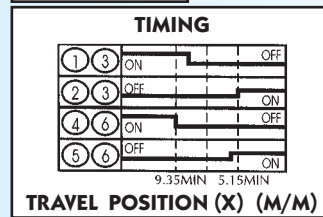

CIRCUIT DIAGRAM