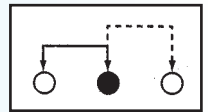

SK-12D07

Rating: 0.3A 50V DC
Function: 1P2T

N NON-SHORTING

Optional Knob type

VA	GE