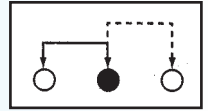

SK-12D02

Rating: 0.3A 50V DC
Function: 1P2T

N NON-SHORTING

Optional Knob type

VA	GE				

SK-12D07

Rating: 0.3A 50V DC
Function: 1P2T

N NON-SHORTING