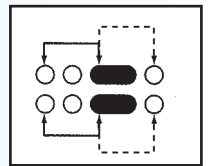

SK-22H09

Rating: 0.3A 50V DC
Function: 2P2T

N NON-SHORTING

Optional Knob type

GE					

SK-22H10

Rating: 0.3A 50V DC
Function: 2P2T

N NON-SHORTING

Optional Knob type

GE					

SK-22H11 (L1R3)

Rating: 0.3A 50V DC
Function: 2P2T

N NON-SHORTING

Optional Knob type

GE					

SK-22H13

Rating: 0.3A 50V DC
Function: 2P2T

N NON-SHORTING

Optional Knob type

GE					

SK-22H14

Rating: 0.3A 50V DC
Function: 2P2T

N NON-SHORTING

Optional Knob type