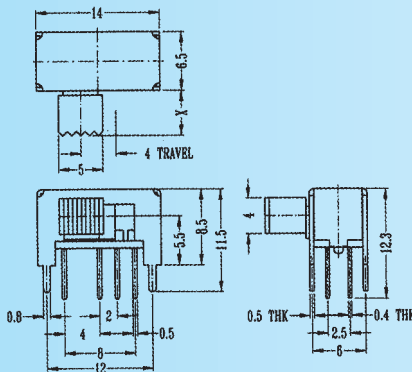

SK-22H09

Rating: 0.3A 50V DC
Function: 2P2T

N NON-SHORTING

Optional Knob type

GE					

SK-22H10

Rating: 0.3A 50V DC
Function: 2P2T

N NON-SHORTING

Optional Knob type

GE					

SK-22H11 (L1R3)

Rating: 0.3A 50V DC
Function: 2P2T

N NON-SHORTING

Optional Knob type

GE					

SK-22H13

Rating: 0.3A 50V DC
Function: 2P2T

N NON-SHORTING

Optional Knob type

GE					

SK-22H14

Rating: 0.3A 50V DC
Function: 2P2T

N NON-SHORTING

Optional Knob type