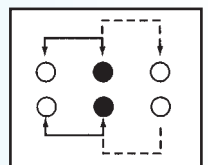

Rating: 0.3A 50V DC
Function: 2P2T

N NON-SHORTING

Optional Knob type

GE					

SK-22H14

Rating: 0.3A 50V DC
Function: 2P2T

N NON-SHORTING

Optional Knob type