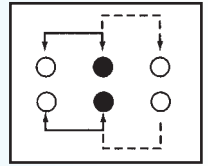

SK-22H09

Rating: 0.3A 50V DC
Function: 2P2T

N NON-SHORTING

Optional Knob type

GE					

SK-22H10

Rating: 0.3A 50V DC
Function: 2P2T

N NON-SHORTING

Optional Knob type

GE					

SK-22H11 (L1R3)

Rating: 0.3A 50V DC
Function: 2P2T

N NON-SHORTING

Optional Knob type

GE					

SK-22H13

Rating: 0.3A 50V DC
Function: 2P2T

N NON-SHORTING

Optional Knob type

GE					

SK-22H14

Rating: 0.3A 50V DC
Function: 2P2T

N NON-SHORTING

Optional Knob type