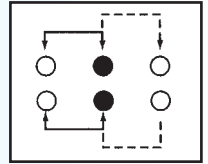

SK-22H09

Rating: 0.3A 50V DC
Function: 2P2T

N NON-SHORTING

Optional Knob type

GE					

SK-22H10

Rating: 0.3A 50V DC
Function: 2P2T

N NON-SHORTING

Optional Knob type

GE					

SK-22H11 (L1R3)

Rating: 0.3A 50V DC
Function: 2P2T

N NON-SHORTING

Optional Knob type

GE					

SK-22H13

Rating: 0.3A 50V DC
Function: 2P2T

N NON-SHORTING

Optional Knob type

GE					

SK-22H14

Rating: 0.3A 50V DC
Function: 2P2T

N NON-SHORTING

Optional Knob type