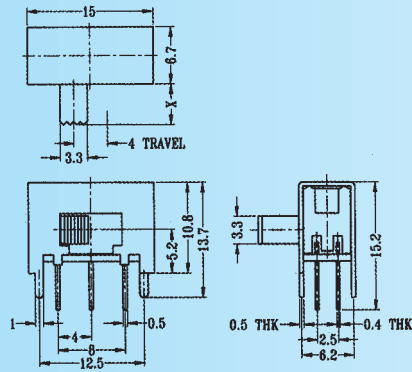

SK-22H09

Rating: 0.3A 50V DC
Function: 2P2T

N NON-SHORTING

Optional Knob type

GE					

SK-22H10

Rating: 0.3A 50V DC
Function: 2P2T

N NON-SHORTING

Optional Knob type

GE					

SK-22H11 (L1R3)

Rating: 0.3A 50V DC
Function: 2P2T

N NON-SHORTING

Optional Knob type

GE					

SK-22H13

Rating: 0.3A 50V DC
Function: 2P2T

N NON-SHORTING

Optional Knob type

GE					

SK-22H14

Rating: 0.3A 50V DC
Function: 2P2T

N NON-SHORTING

Optional Knob type