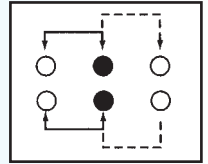

SK-22H15

Rating: 0.3A 50V DC
Function: 2P2T

N NON-SHORTING

Optional Knob type

GE					

SK-22H18

Rating: 0.3A 50V DC
Function: 2P2T

N NON-SHORTING

Optional Knob type

PG	VA	GE			

SK-22H19

Rating: 0.3A 50V DC
Function: 2P2T

N NON-SHORTING

Optional Knob type

GE					

SK-22H23 (L1R3)

Rating: 0.3A 50V DC
Function: 2P2T

N NON-SHORTING

Optional Knob type

GE					

SK-22H26 (L3R1)

Rating: 0.3A 50V DC
Function: 2P2T

N NON-SHORTING

Optional Knob type