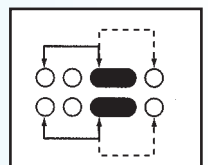

Rating: 0.3A 50V DC
Function: 2P2T

N NON-SHORTING

Optional Knob type

GE					

SK-22H26 (L3R1)

Rating: 0.3A 50V DC
Function: 2P2T

N NON-SHORTING

Optional Knob type