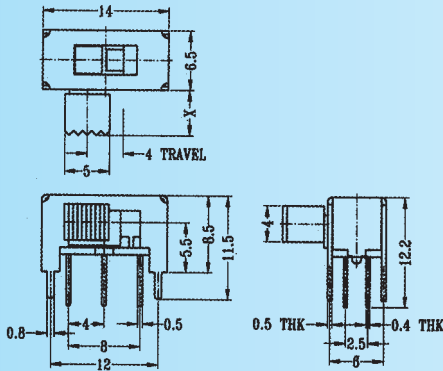

SK-22H15

Rating: 0.3A 50V DC
Function: 2P2T

N NON-SHORTING

Optional Knob type

GE					

SK-22H18

Rating: 0.3A 50V DC
Function: 2P2T

N NON-SHORTING

Optional Knob type

PG	VA	GE			

SK-22H19

Rating: 0.3A 50V DC
Function: 2P2T

N NON-SHORTING

Optional Knob type

GE					

SK-22H23 (L1R3)

Rating: 0.3A 50V DC
Function: 2P2T

N NON-SHORTING

Optional Knob type

GE					

SK-22H26 (L3R1)

Rating: 0.3A 50V DC
Function: 2P2T

N NON-SHORTING

Optional Knob type