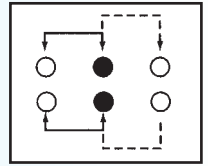

SK-22H15

Rating: 0.3A 50V DC
Function: 2P2T

N NON-SHORTING

Optional Knob type

GE					

SK-22H18

Rating: 0.3A 50V DC
Function: 2P2T

N NON-SHORTING

Optional Knob type

PG	VA	GE			

SK-22H19

Rating: 0.3A 50V DC
Function: 2P2T

N NON-SHORTING

Optional Knob type

GE					

SK-22H23 (L1R3)

Rating: 0.3A 50V DC
Function: 2P2T

N NON-SHORTING

Optional Knob type

GE					

SK-22H26 (L3R1)

Rating: 0.3A 50V DC
Function: 2P2T

N NON-SHORTING

Optional Knob type