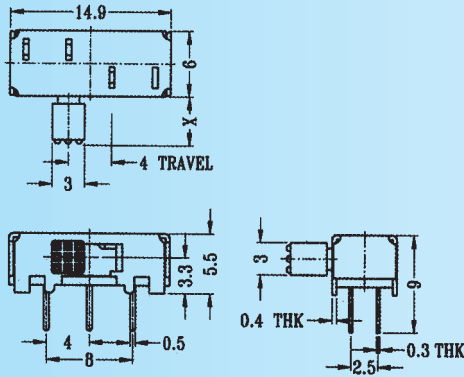

SK-22H15

Rating: 0.3A 50V DC
Function: 2P2T

N NON-SHORTING

Optional Knob type

GE					

SK-22H18

Rating: 0.3A 50V DC
Function: 2P2T

N NON-SHORTING

Optional Knob type

PG	VA	GE			

SK-22H19

Rating: 0.3A 50V DC
Function: 2P2T

N NON-SHORTING

Optional Knob type

GE					

SK-22H23 (L1R3)

Rating: 0.3A 50V DC
Function: 2P2T

N NON-SHORTING

Optional Knob type

GE					

SK-22H26 (L3R1)

Rating: 0.3A 50V DC
Function: 2P2T

N NON-SHORTING

Optional Knob type