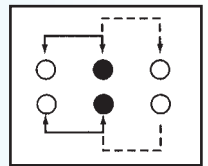

SK-22H15

Rating: 0.3A 50V DC
Function: 2P2T

N NON-SHORTING

Optional Knob type

GE					

SK-22H18

Rating: 0.3A 50V DC
Function: 2P2T

N NON-SHORTING

Optional Knob type

PG	VA	GE			

SK-22H19

Rating: 0.3A 50V DC
Function: 2P2T

N NON-SHORTING

Optional Knob type

GE					

SK-22H23 (L1R3)

Rating: 0.3A 50V DC
Function: 2P2T

N NON-SHORTING

Optional Knob type

GE					

SK-22H26 (L3R1)

Rating: 0.3A 50V DC
Function: 2P2T

N NON-SHORTING

Optional Knob type