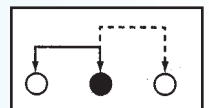

Rating: 0.3A 50V DC
Function: 1P2T

- N** NON-SHORTING

Optional Knob type

GE					

SK-12E12

Rating: 0.5A 50V DC
Function: 1P2T

- N** NON-SHORTING

Optional Knob type