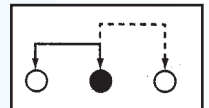

SK-12D18

Rating: 0.3A 50V DC
Function: 1P2T

- S** SHORTING
- N** NON-SHORTING

Optional Knob type

VA	GE				

SK-12D20

Rating: 0.3A 50V DC
Function: 1P2T

- N** NON-SHORTING