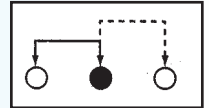

SK-12D18

Rating: 0.3A 50V DC
Function: 1P2T

- S** SHORTING
- N** NON-SHORTING

Optional Knob type

VA	GE				

SK-12D20

Rating: 0.3A 50V DC
Function: 1P2T

- N** NON-SHORTING