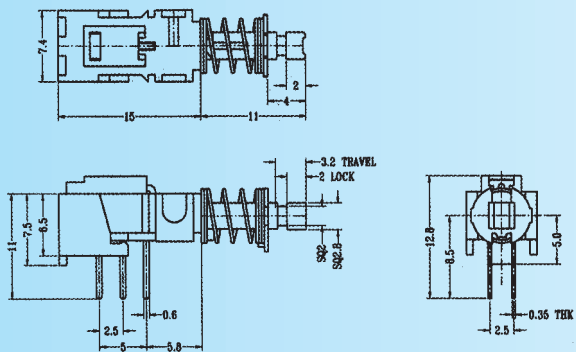

PBS-22C02 (LOCKED)

Rating: 0.3A 50V DC

Function: 2P2T

N NON-SHORTING

PBS-22D01 (LOCKED)

Rating: 0.3A 50V DC

Function: 2P2T

N NON-SHORTING

PBS-22D02 (LOCKED)

Rating: 0.3A 50V DC

Function: 2P2T

N NON-SHORTING

PBS-42D01 (LOCKED)

Rating: 0.3A 50V DC

Function: 4P2T

N NON-SHORTING

PBS-42D02 (LOCKED)

Rating: 0.3A 50V DC

Function: 4P2T

N NON-SHORTING