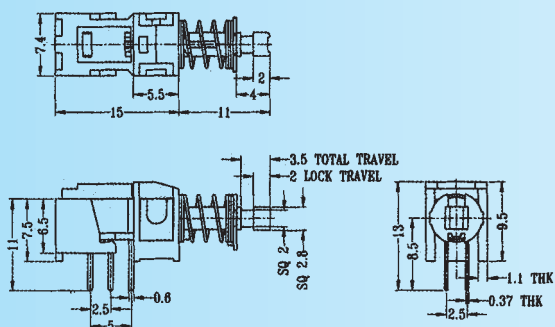

PBS-22C02 (LOCKED)

Rating: 0.3A 50V DC

Function: 2P2T

N NON-SHORTING

PBS-22D01 (LOCKED)

Rating: 0.3A 50V DC

Function: 2P2T

N NON-SHORTING

PBS-22D02 (LOCKED)

Rating: 0.3A 50V DC

Function: 2P2T

N NON-SHORTING

PBS-42D01 (LOCKED)

Rating: 0.3A 50V DC

Function: 4P2T

N NON-SHORTING