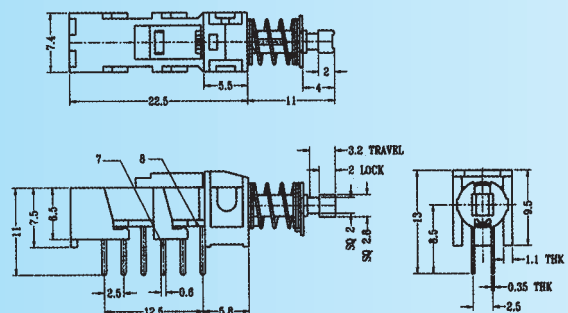

PBS-22D02 (LOCKED)

Rating: 0.3A 50V DC

Function: 2P2T

N NON-SHORTING

PBS-42D01 (LOCKED)

Rating: 0.3A 50V DC

Function: 4P2T

N NON-SHORTING