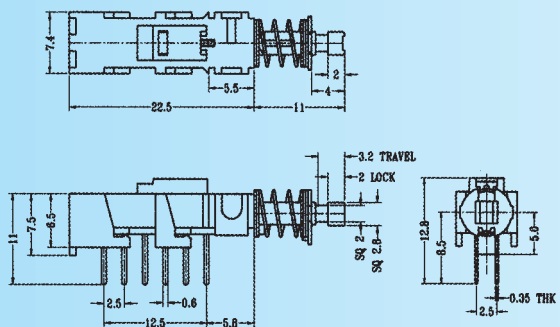

PBS-22C02 (LOCKED)

Rating: 0.3A 50V DC

Function: 2P2T

N NON-SHORTING

PBS-22D01 (LOCKED)

Rating: 0.3A 50V DC

Function: 2P2T

N NON-SHORTING

PBS-22D02 (LOCKED)

Rating: 0.3A 50V DC

Function: 2P2T

N NON-SHORTING

PBS-42D01 (LOCKED)

Rating: 0.3A 50V DC

Function: 4P2T

N NON-SHORTING