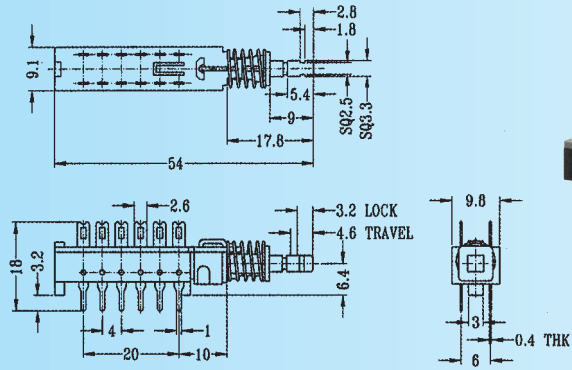

PBS-22H01 (LOCKED)

Rating: 0.5A 50V DC
Function: 2P2T

N NON-SHORTING

PBS-42H01 (LOCKED)

Rating: 0.5A 50V DC
Function: 4P2T

N NON-SHORTING

PBS-62H01 (LOCKED)

Rating: 0.5A 50V DC
Function: 6P2T

N NON-SHORTING

TERMINALS TYPE: FOR PBS-22H01, PBS-42H01, PBS-62H01

<p>T (T14)</p>	<p>V (T18=V)</p>	<p>Y (T19)</p>	<p>A (T20)</p>
<p>N (T21)</p>	<p>F (T25B)</p>	<p>W (T25)</p>	<p>Z (T30)</p>

ORDER FORMAT: