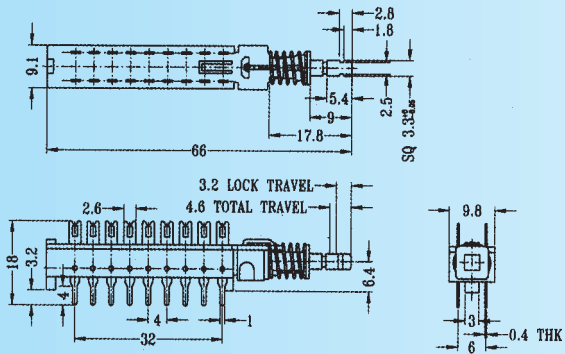

PBS-22H01 (LOCKED)

Rating: 0.5A 50V DC
Function: 2P2T

N NON-SHORTING

PBS-42H01 (LOCKED)

Rating: 0.5A 50V DC
Function: 4P2T

N NON-SHORTING

PBS-62H01 (LOCKED)

Rating: 0.5A 50V DC
Function: 6P2T

N NON-SHORTING

TERMINALS TYPE: FOR PBS-22H01, PBS-42H01, PBS-62H01

<p>T (T14)</p>	<p>V (T18=V)</p>	<p>Y (T19)</p>	<p>A (T20)</p>
<p>N (T21)</p>	<p>F (T25B)</p>	<p>W (T25)</p>	<p>Z (T30)</p>

ORDER FORMAT: