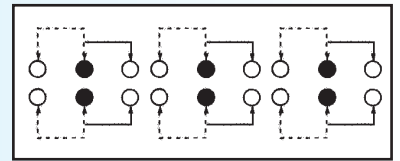

PBS-22H01 (LOCKED)

Rating: 0.5A 50V DC
Function: 2P2T

N NON-SHORTING

PBS-42H01 (LOCKED)

Rating: 0.5A 50V DC
Function: 4P2T

N NON-SHORTING

PBS-62H01 (LOCKED)

Rating: 0.5A 50V DC
Function: 6P2T

N NON-SHORTING

TERMINALS TYPE: FOR PBS-22H01, PBS-42H01, PBS-62H01

<p>T (T14)</p>	<p>V (T18=V)</p>	<p>Y (T19)</p>	<p>A (T20)</p>
<p>N (T21)</p>	<p>F (T25B)</p>	<p>W (T25)</p>	<p>Z (T30)</p>

ORDER FORMAT: