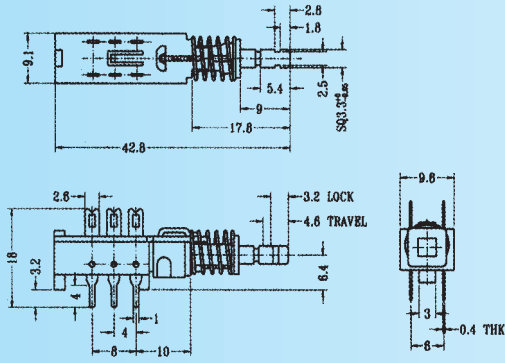

PBS-22H01 (LOCKED)

Rating: 0.5A 50V DC
Function: 2P2T

N NON-SHORTING

PBS-42H01 (LOCKED)

Rating: 0.5A 50V DC
Function: 4P2T

N NON-SHORTING

PBS-62H01 (LOCKED)

Rating: 0.5A 50V DC
Function: 6P2T

N NON-SHORTING

TERMINALS TYPE: FOR PBS-22H01, PBS-42H01, PBS-62H01

<p>T (T14)</p>	<p>V (T18=V)</p>	<p>Y (T19)</p>	<p>A (T20)</p>
<p>N (T21)</p>	<p>F (T25B)</p>	<p>W (T25)</p>	<p>Z (T30)</p>

ORDER FORMAT: