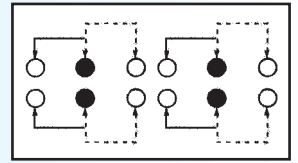

PBS-22H01 (LOCKED)

Rating: 0.5A 50V DC
Function: 2P2T

N NON-SHORTING

PBS-42H01 (LOCKED)

Rating: 0.5A 50V DC
Function: 4P2T

N NON-SHORTING

PBS-62H01 (LOCKED)

Rating: 0.5A 50V DC
Function: 6P2T

N NON-SHORTING

TERMINALS TYPE: FOR PBS-22H01, PBS-42H01, PBS-62H01

<p>T (T14)</p>	<p>V (T18=V)</p>	<p>Y (T19)</p>	<p>A (T20)</p>
<p>N (T21)</p>	<p>F (T25B)</p>	<p>W (T25)</p>	<p>Z (T30)</p>

ORDER FORMAT: