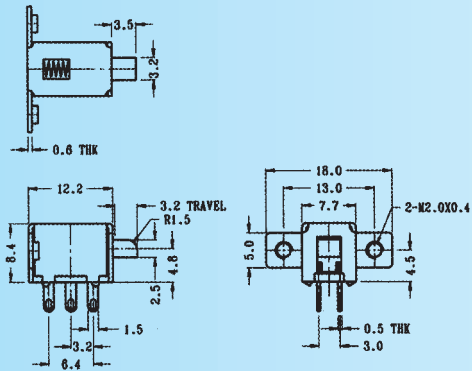

PS-22F46 (LOCKED)

Rating: 0.3A 50V DC
Function: 2P2T

N NON-SHORTING

PS-22F47 (LOCKED)

Rating: 0.3A 50V DC
Function: 2P2T

N NON-SHORTING

PS-22F48

Rating: 0.3A 50V DC
Function: 2P2T

N NON-SHORTING

PS-22F49 (LOCKED)

Rating: 0.3A 50V DC
Function: 2P2T

N NON-SHORTING

PS-22F50 (LOCKED)

Rating: 0.3A 50V DC
Function: 2P2T

N NON-SHORTING