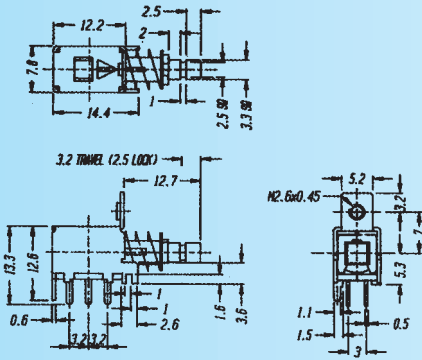

PS-22F46 (LOCKED)

Rating: 0.3A 50V DC
Function: 2P2T

N NON-SHORTING

PS-22F47 (LOCKED)

Rating: 0.3A 50V DC
Function: 2P2T

N NON-SHORTING

PS-22F48

Rating: 0.3A 50V DC
Function: 2P2T

N NON-SHORTING

PS-22F49 (LOCKED)

Rating: 0.3A 50V DC
Function: 2P2T

N NON-SHORTING

PS-22F50 (LOCKED)

Rating: 0.3A 50V DC
Function: 2P2T

N NON-SHORTING