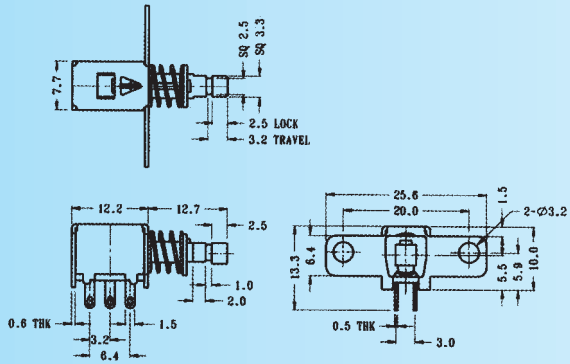

PS-22F46 (LOCKED)

Rating: 0.3A 50V DC
Function: 2P2T

N NON-SHORTING

PS-22F47 (LOCKED)

Rating: 0.3A 50V DC
Function: 2P2T

N NON-SHORTING

PS-22F48

Rating: 0.3A 50V DC
Function: 2P2T

N NON-SHORTING

PS-22F49 (LOCKED)

Rating: 0.3A 50V DC
Function: 2P2T

N NON-SHORTING

PS-22F50 (LOCKED)

Rating: 0.3A 50V DC
Function: 2P2T

N NON-SHORTING