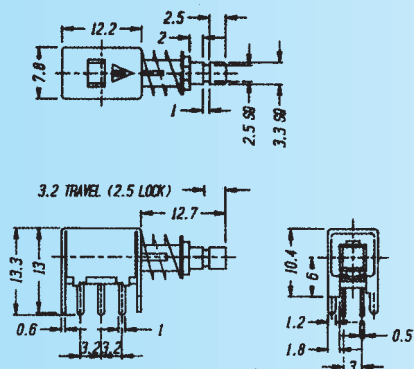

N NON-SHORTING

PS-22F49 (LOCKED)

Rating: 0.3A 50V DC
Function: 2P2T

N NON-SHORTING

PS-22F50 (LOCKED)

Rating: 0.3A 50V DC
Function: 2P2T

N NON-SHORTING