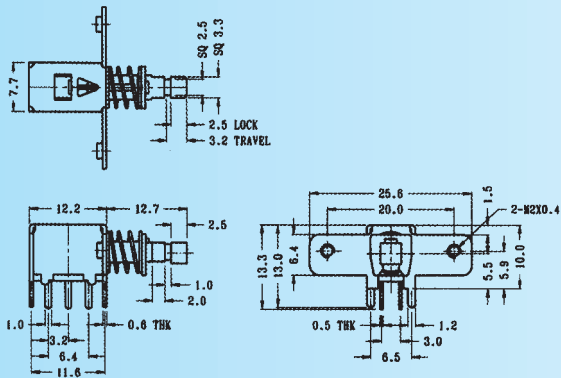

PS-22F46 (LOCKED)

Rating: 0.3A 50V DC
Function: 2P2T

N NON-SHORTING

PS-22F47 (LOCKED)

Rating: 0.3A 50V DC
Function: 2P2T

N NON-SHORTING

PS-22F48

Rating: 0.3A 50V DC
Function: 2P2T

N NON-SHORTING

PS-22F49 (LOCKED)

Rating: 0.3A 50V DC
Function: 2P2T

N NON-SHORTING

PS-22F50 (LOCKED)

Rating: 0.3A 50V DC
Function: 2P2T

N NON-SHORTING