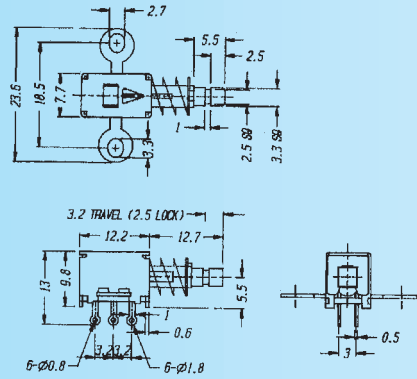

PS-22F52 (LOCKED)

Rating: 0.3A 50V DC
Function: 2P2T

N NON-SHORTING

PS-22F54 (LOCKED)

Rating: 0.3A 50V DC
Function: 2P2T

N NON-SHORTING

PS-22F56 (LOCKED)

Rating: 0.3A 50V DC
Function: 2P2T

N NON-SHORTING

PS-22F58 (LOCKED)

Rating: 0.3A 50V DC
Function: 2P2T

N NON-SHORTING

PS-22F59 (LOCKED)

Rating: 0.3A 50V DC
Function: 2P2T

N NON-SHORTING