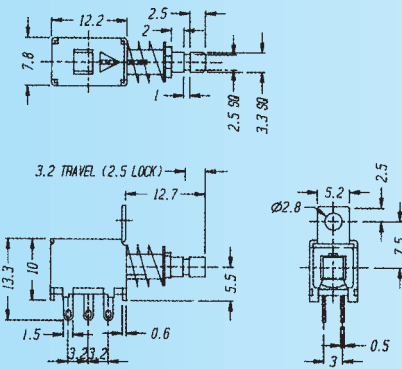

PS-22F52 (LOCKED)

Rating: 0.3A 50V DC
Function: 2P2T

N NON-SHORTING

PS-22F54 (LOCKED)

Rating: 0.3A 50V DC
Function: 2P2T

N NON-SHORTING

PS-22F56 (LOCKED)

Rating: 0.3A 50V DC
Function: 2P2T

N NON-SHORTING

PS-22F58 (LOCKED)

Rating: 0.3A 50V DC
Function: 2P2T

N NON-SHORTING

PS-22F59 (LOCKED)

Rating: 0.3A 50V DC
Function: 2P2T

N NON-SHORTING