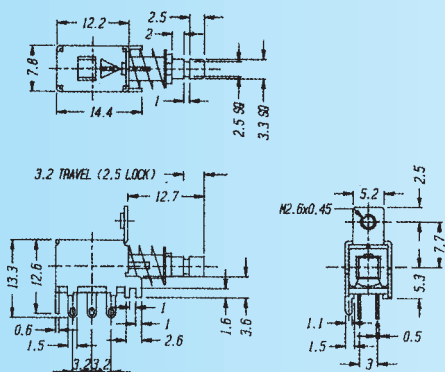

PS-22F52 (LOCKED)

Rating: 0.3A 50V DC
Function: 2P2T

N NON-SHORTING

PS-22F54 (LOCKED)

Rating: 0.3A 50V DC
Function: 2P2T

N NON-SHORTING

PS-22F56 (LOCKED)

Rating: 0.3A 50V DC
Function: 2P2T

N NON-SHORTING

PS-22F58 (LOCKED)

Rating: 0.3A 50V DC
Function: 2P2T

N NON-SHORTING

PS-22F59 (LOCKED)

Rating: 0.3A 50V DC
Function: 2P2T

N NON-SHORTING