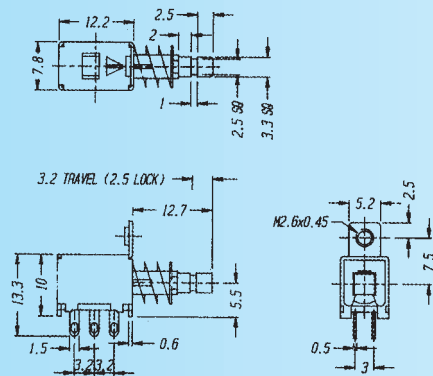

PS-22F52 (LOCKED)

Rating: 0.3A 50V DC
Function: 2P2T

N NON-SHORTING

PS-22F54 (LOCKED)

Rating: 0.3A 50V DC
Function: 2P2T

N NON-SHORTING

PS-22F56 (LOCKED)

Rating: 0.3A 50V DC
Function: 2P2T

N NON-SHORTING

PS-22F58 (LOCKED)

Rating: 0.3A 50V DC
Function: 2P2T

N NON-SHORTING

PS-22F59 (LOCKED)

Rating: 0.3A 50V DC
Function: 2P2T

N NON-SHORTING