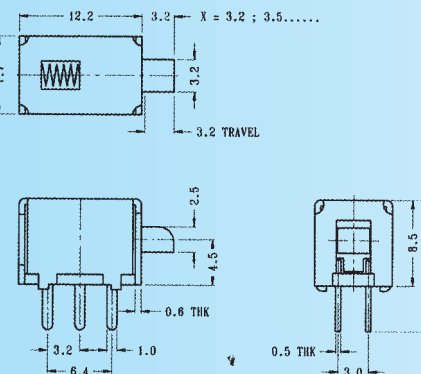

PS-22F60 (LOCKED)
PS-22F61 (NON-LOCKED)

Rating: 0.3A 50V DC
 Function: 2P2T

N NON-SHORTING

PS-22F62 (LOCKED)
PS-22F72 (NON-LOCKED)

Rating: 0.3A 50V DC
 Function: 2P2T

N NON-SHORTING

PS-22F66 (LOCKED)

Rating: 0.3A 50V DC
 Function: 2P2T

N NON-SHORTING

PS-22F68 (LOCKED)
PS-22F78 (NON-LOCKED)

Rating: 0.3A 50V DC
 Function: 2P2T

N NON-SHORTING

PS-22F91 (LOCKED)

Rating: 0.3A 50V DC
 Function: 2P2T

N NON-SHORTING