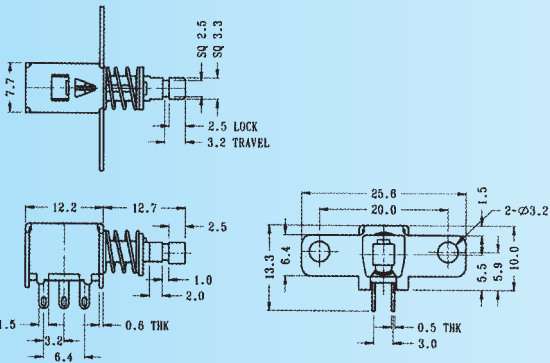

PS-22F60 (LOCKED)
PS-22F61 (NON-LOCKED)

Rating: 0.3A 50V DC
 Function: 2P2T

N NON-SHORTING

PS-22F62 (LOCKED)
PS-22F72 (NON-LOCKED)

Rating: 0.3A 50V DC
 Function: 2P2T

N NON-SHORTING

PS-22F66 (LOCKED)

Rating: 0.3A 50V DC
 Function: 2P2T

N NON-SHORTING

PS-22F68 (LOCKED)
PS-22F78 (NON-LOCKED)

Rating: 0.3A 50V DC
 Function: 2P2T

N NON-SHORTING

PS-22F91 (LOCKED)

Rating: 0.3A 50V DC
 Function: 2P2T

N NON-SHORTING