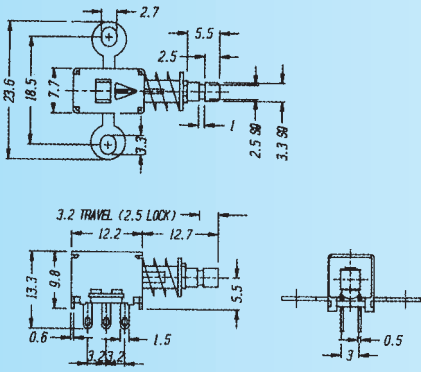

PS-22F60 (LOCKED)
PS-22F61 (NON-LOCKED)

Rating: 0.3A 50V DC
 Function: 2P2T

N NON-SHORTING

PS-22F62 (LOCKED)
PS-22F72 (NON-LOCKED)

Rating: 0.3A 50V DC
 Function: 2P2T

N NON-SHORTING

PS-22F66 (LOCKED)

Rating: 0.3A 50V DC
 Function: 2P2T

N NON-SHORTING

PS-22F68 (LOCKED)
PS-22F78 (NON-LOCKED)

Rating: 0.3A 50V DC
 Function: 2P2T

N NON-SHORTING

PS-22F91 (LOCKED)

Rating: 0.3A 50V DC
 Function: 2P2T

N NON-SHORTING