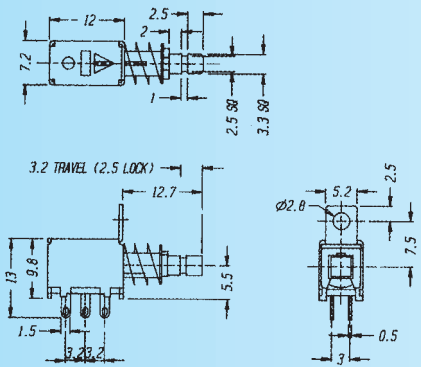

PS-22F60 (LOCKED)
PS-22F61 (NON-LOCKED)

Rating: 0.3A 50V DC
 Function: 2P2T

N NON-SHORTING

PS-22F62 (LOCKED)
PS-22F72 (NON-LOCKED)

Rating: 0.3A 50V DC
 Function: 2P2T

N NON-SHORTING

PS-22F66 (LOCKED)

Rating: 0.3A 50V DC
 Function: 2P2T

N NON-SHORTING

PS-22F68 (LOCKED)
PS-22F78 (NON-LOCKED)

Rating: 0.3A 50V DC
 Function: 2P2T

N NON-SHORTING

PS-22F91 (LOCKED)

Rating: 0.3A 50V DC
 Function: 2P2T

N NON-SHORTING