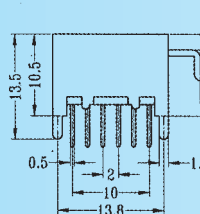

N NON-SHORTING

PS-42D24

Rating: 0.3A 50V DC
Function: 4P2T

N NON-SHORTING

PS-42D25

Rating: 0.3A 50V DC
Function: 4P2T

N NON-SHORTING