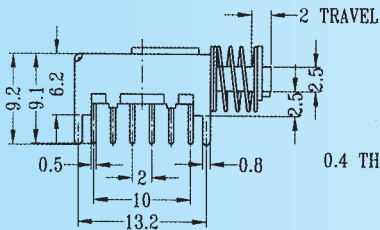

PS-42D06

Rating: 0.3A 50V DC
Function: 4P2T

N NON-SHORTING

PS-42D11

Rating: 0.3A 50V DC
Function: 4P2T

N NON-SHORTING

PS-42D22

Rating: 0.3A 50V DC
Function: 4P2T

N NON-SHORTING

PS-42D24

Rating: 0.3A 50V DC
Function: 4P2T

N NON-SHORTING

PS-42D25

Rating: 0.3A 50V DC
Function: 4P2T

N NON-SHORTING