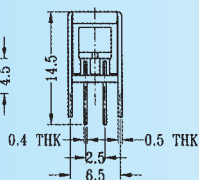

N NON-SHORTING

PS-42D24

Rating: 0.3A 50V DC
Function: 4P2T

N NON-SHORTING

PS-42D25

Rating: 0.3A 50V DC
Function: 4P2T

N NON-SHORTING