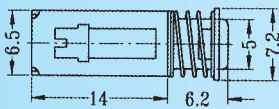

PS-42D06

Rating: 0.3A 50V DC
Function: 4P2T

N NON-SHORTING

PS-42D11

Rating: 0.3A 50V DC
Function: 4P2T

N NON-SHORTING

PS-42D22

Rating: 0.3A 50V DC
Function: 4P2T

N NON-SHORTING

PS-42D24

Rating: 0.3A 50V DC
Function: 4P2T

N NON-SHORTING

PS-42D25

Rating: 0.3A 50V DC
Function: 4P2T

N NON-SHORTING