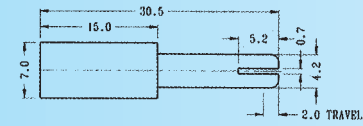

PS-42D06

Rating: 0.3A 50V DC
Function: 4P2T