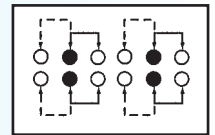

N NON-SHORTING

PS-42D24

Rating: 0.3A 50V DC
Function: 4P2T

N NON-SHORTING

PS-42D25

Rating: 0.3A 50V DC
Function: 4P2T

N NON-SHORTING