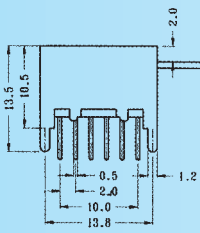

PS-42D06

Rating: 0.3A 50V DC
Function: 4P2T

N NON-SHORTING

PS-42D11

Rating: 0.3A 50V DC
Function: 4P2T

N NON-SHORTING

PS-42D22

Rating: 0.3A 50V DC
Function: 4P2T

N NON-SHORTING

PS-42D24

Rating: 0.3A 50V DC
Function: 4P2T

N NON-SHORTING

PS-42D25

Rating: 0.3A 50V DC
Function: 4P2T

N NON-SHORTING