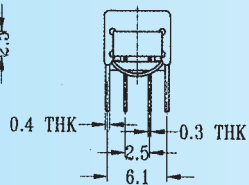

N NON-SHORTING

PS-42D24

Rating: 0.3A 50V DC
Function: 4P2T

N NON-SHORTING

PS-42D25

Rating: 0.3A 50V DC
Function: 4P2T

N NON-SHORTING