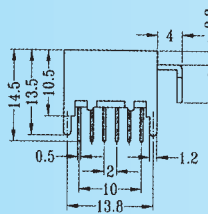

PS-42D06

Rating: 0.3A 50V DC
Function: 4P2T

N NON-SHORTING

PS-42D11

Rating: 0.3A 50V DC
Function: 4P2T

N NON-SHORTING

PS-42D22

Rating: 0.3A 50V DC
Function: 4P2T

N NON-SHORTING

PS-42D24

Rating: 0.3A 50V DC
Function: 4P2T

N NON-SHORTING

PS-42D25

Rating: 0.3A 50V DC
Function: 4P2T

N NON-SHORTING