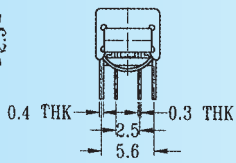

PS-42D06

Rating: 0.3A 50V DC
Function: 4P2T

N NON-SHORTING

PS-42D11

Rating: 0.3A 50V DC
Function: 4P2T

N NON-SHORTING

PS-42D22

Rating: 0.3A 50V DC
Function: 4P2T

N NON-SHORTING

PS-42D24

Rating: 0.3A 50V DC
Function: 4P2T

N NON-SHORTING

PS-42D25

Rating: 0.3A 50V DC
Function: 4P2T

N NON-SHORTING