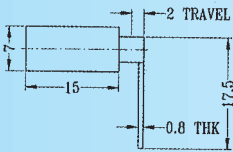

PS-42D06

Rating: 0.3A 50V DC
Function: 4P2T

N NON-SHORTING

PS-42D11

Rating: 0.3A 50V DC
Function: 4P2T

N NON-SHORTING

PS-42D22

Rating: 0.3A 50V DC
Function: 4P2T

N NON-SHORTING

PS-42D24

Rating: 0.3A 50V DC
Function: 4P2T

N NON-SHORTING

PS-42D25

Rating: 0.3A 50V DC
Function: 4P2T

N NON-SHORTING