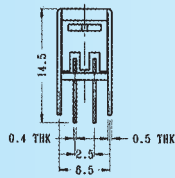

PS-42D06

Rating: 0.3A 50V DC
Function: 4P2T

N NON-SHORTING

PS-42D11

Rating: 0.3A 50V DC
Function: 4P2T

N NON-SHORTING

PS-42D22

Rating: 0.3A 50V DC
Function: 4P2T

N NON-SHORTING

PS-42D24

Rating: 0.3A 50V DC
Function: 4P2T

N NON-SHORTING

PS-42D25

Rating: 0.3A 50V DC
Function: 4P2T

N NON-SHORTING