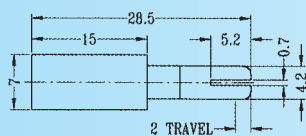

N NON-SHORTING

PS-42D24

Rating: 0.3A 50V DC
Function: 4P2T

N NON-SHORTING

PS-42D25

Rating: 0.3A 50V DC
Function: 4P2T

N NON-SHORTING