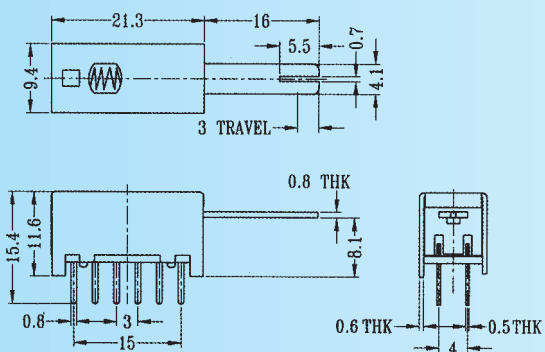

PS-42F06

Rating: 0.3A 50V DC
Function: 4P2T