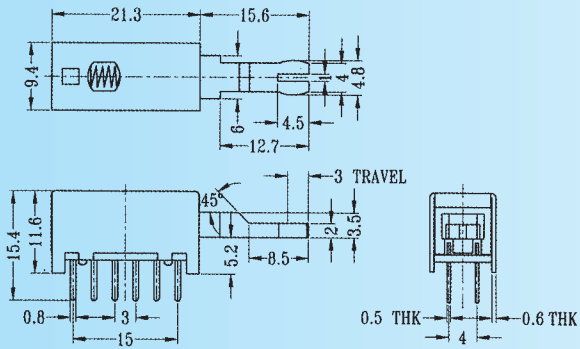

## PS-42F01

Rating: 0.3A 50V DC  
Function: 4P2T

**N** NON-SHORTING

## PS-42F02

Rating: 0.3A 50V DC  
Function: 4P2T

**N** NON-SHORTING