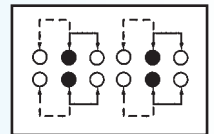

N NON-SHORTING