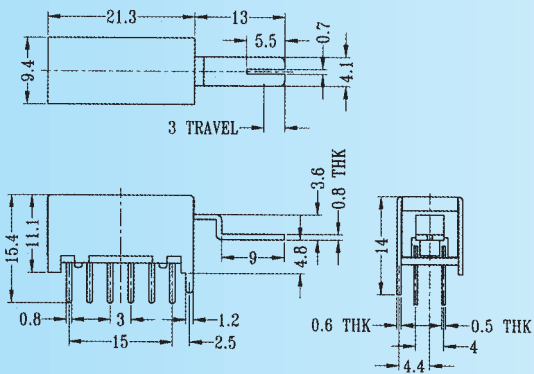

PS-42F03

Rating: 0.3A 50V DC
Function: 4P2T