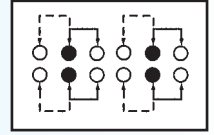

## PS-42F01

Rating: 0.3A 50V DC  
Function: 4P2T

**N** NON-SHORTING