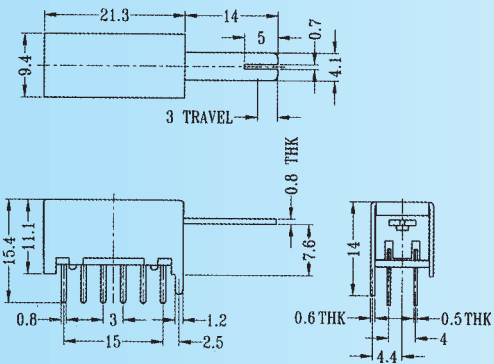

PS-42F05

Rating: 0.3A 50V DC
Function: 4P2T