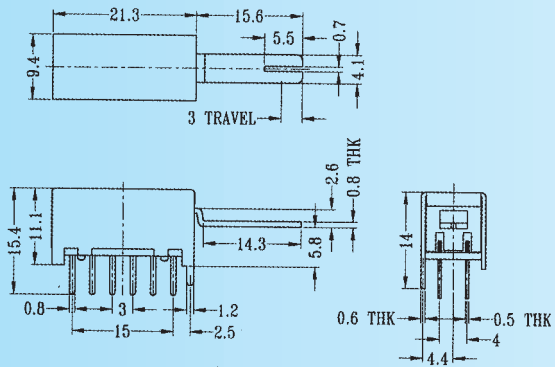

PS-42F02

Rating: 0.3A 50V DC
Function: 4P2T