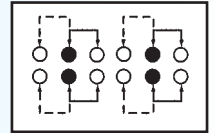

N NON-SHORTING