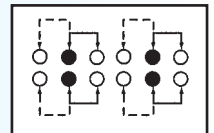

N NON-SHORTING