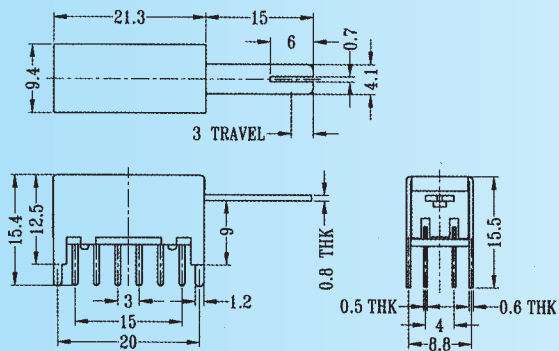

PS-42F26

Rating: 0.3A 50V DC
Function: 4P2T