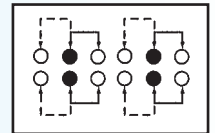

N NON-SHORTING