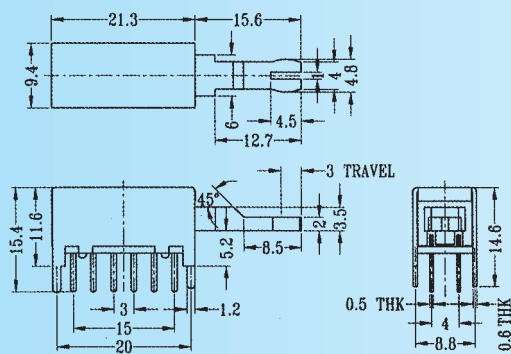

PS-42F31

Rating: 0.3A 50V DC
Function: 4P2T