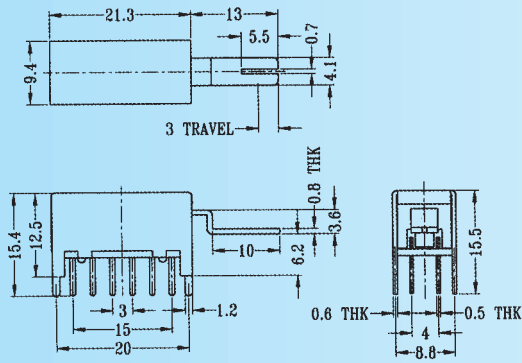

## PS-42F23

Rating: 0.3A 50V DC  
Function: 4P2T

**N** NON-SHORTING