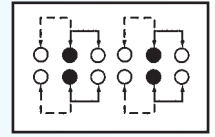

## PS-42F23

Rating: 0.3A 50V DC  
Function: 4P2T

**N** NON-SHORTING