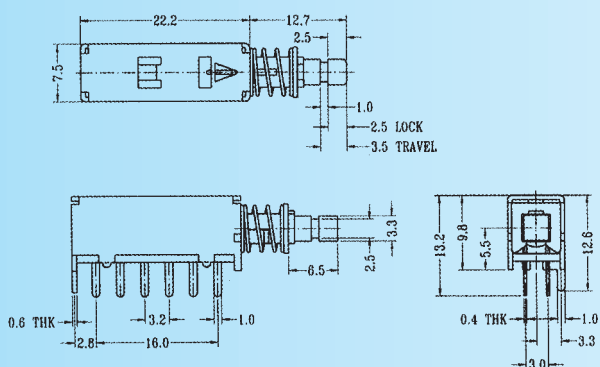

PS-42F42 (LOCKED)

PS-42F43 (NON-LOCKED)

Rating: 0.3A 50V DC
Function: 4P2T