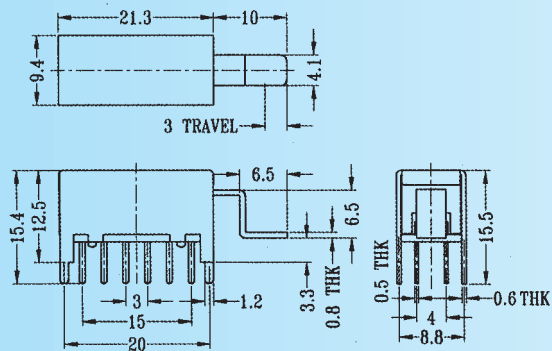

PS-42F25

Rating: 0.3A 50V DC
Function: 4P2T