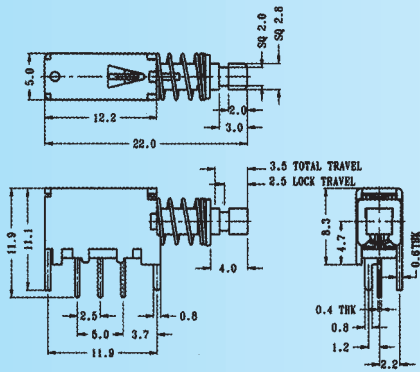

## PS-12E05 (LOCKED)

Rating: 0.3A 50V DC  
Function: 1P2T

**N** NON-SHORTING

## PS-12E06 (LOCKED)

Rating: 0.3A 50V DC  
Function: 1P2T

**N** NON-SHORTING

## PS-12E10 (LOCKED)

Rating: 0.3A 50V DC  
Function: 1P2T

**N** NON-SHORTING

## PS-12E15 (LOCKED)

Rating: 0.3A 50V DC  
Function: 1P2T

**S** SHORTING

**N** NON-SHORTING