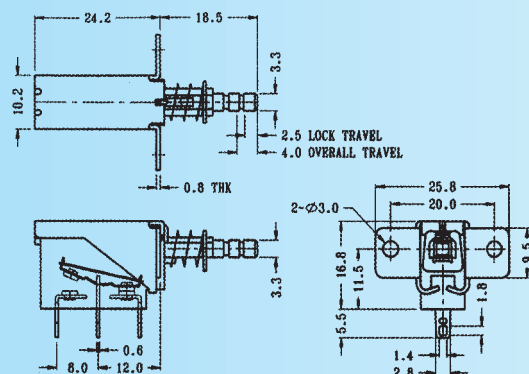

PS-12E21 (LOCKED)

Rating: 0.3A 250V AC
Function: 1P2T