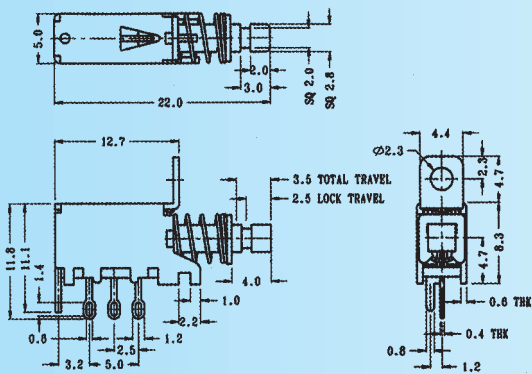

## PS-12E06 (LOCKED)

Rating: 0.3A 50V DC  
Function: 1P2T

**N** NON-SHORTING

## PS-12E10 (LOCKED)

Rating: 0.3A 50V DC  
Function: 1P2T

**N** NON-SHORTING

## PS-12E15 (LOCKED)

Rating: 0.3A 50V DC  
Function: 1P2T

**S** SHORTING

**N** NON-SHORTING