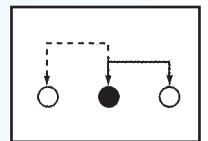

## PS-12E06 (LOCKED)

Rating: 0.3A 50V DC  
Function: 1P2T

**N** NON-SHORTING