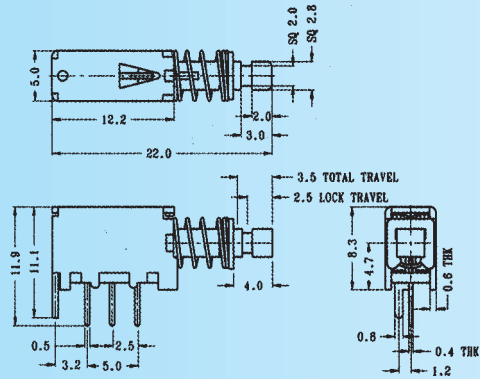

## PS-12E05 (LOCKED)

Rating: 0.3A 50V DC  
Function: 1P2T

**N** NON-SHORTING

## PS-12E06 (LOCKED)

Rating: 0.3A 50V DC  
Function: 1P2T

**N** NON-SHORTING

## PS-12E10 (LOCKED)

Rating: 0.3A 50V DC  
Function: 1P2T

**N** NON-SHORTING

## PS-12E15 (LOCKED)

Rating: 0.3A 50V DC  
Function: 1P2T

**S** SHORTING

**N** NON-SHORTING