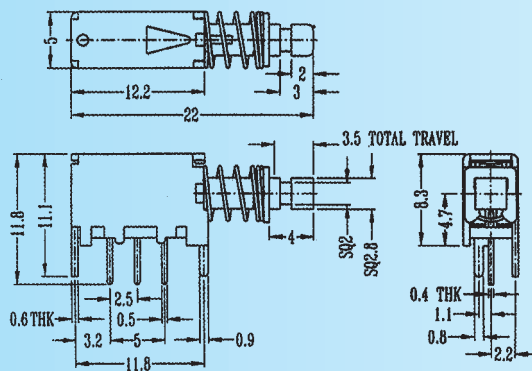

## PS-12E10 (LOCKED)

Rating: 0.3A 50V DC  
Function: 1P2T

**N** NON-SHORTING

## PS-12E15 (LOCKED)

Rating: 0.3A 50V DC  
Function: 1P2T

**S** SHORTING

**N** NON-SHORTING