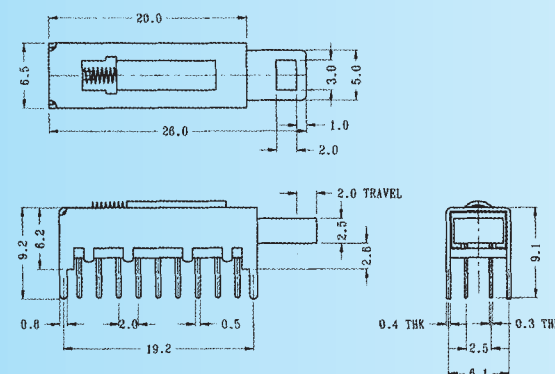

Rating: 0.3A 50V DC
Function: 6P2T

PS-62D05

Rating: 0.3A 50V DC
Function: 6P2T

N NON-SHORTING

PS-62D08 **N** NON-SHORTING

PS-62D18 **S** SHORTING

Rating: 0.3A 50V DC
Function: 6P2T

N NON-SHORTING