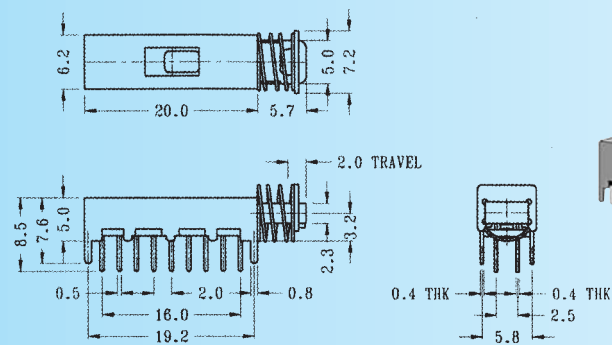

PS-42F52

Rating: 0.3A 50V DC
Function: 4P2T

N NON-SHORTING

PS-62D01 **N** NON-SHORTING

PS-62D03 **S** SHORTING

Rating: 0.3A 50V DC
Function: 6P2T

PS-62D02 **S** SHORTING

PS-62D04 **N** NON-SHORTING

Rating: 0.3A 50V DC
Function: 6P2T

PS-62D05

Rating: 0.3A 50V DC
Function: 6P2T

N NON-SHORTING

PS-62D08 **N** NON-SHORTING

PS-62D18 **S** SHORTING

Rating: 0.3A 50V DC
Function: 6P2T

N NON-SHORTING