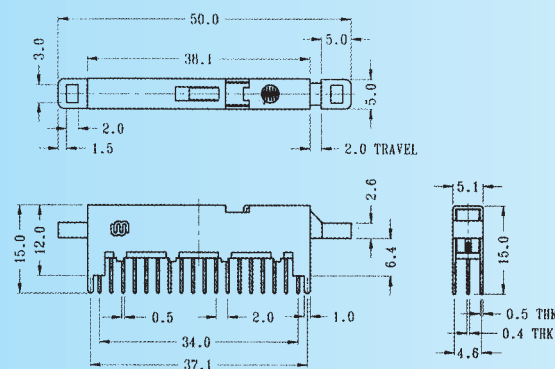

PS-42F52

Rating: 0.3A 50V DC
Function: 4P2T

N NON-SHORTING

PS-62D01 **N** NON-SHORTING

PS-62D03 **S** SHORTING

Rating: 0.3A 50V DC
Function: 6P2T

PS-62D02 **S** SHORTING

PS-62D04 **N** NON-SHORTING

Rating: 0.3A 50V DC
Function: 6P2T

PS-62D05

Rating: 0.3A 50V DC
Function: 6P2T

N NON-SHORTING

PS-62D08 **N** NON-SHORTING

PS-62D18 **S** SHORTING

Rating: 0.3A 50V DC
Function: 6P2T

N NON-SHORTING