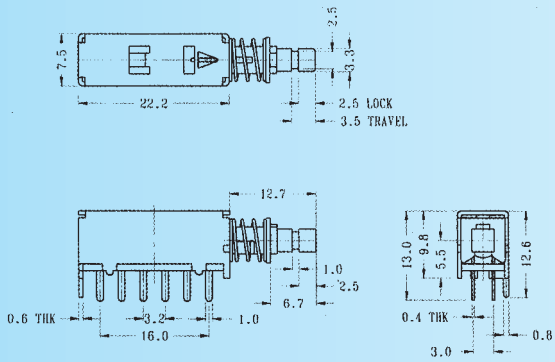

PS-42F52

Rating: 0.3A 50V DC
Function: 4P2T

N NON-SHORTING

PS-62D01 **N** NON-SHORTING

PS-62D03 **S** SHORTING

Rating: 0.3A 50V DC
Function: 6P2T

PS-62D02 **S** SHORTING

PS-62D04 **N** NON-SHORTING

Rating: 0.3A 50V DC
Function: 6P2T

PS-62D05

Rating: 0.3A 50V DC
Function: 6P2T

N NON-SHORTING

PS-62D08 **N** NON-SHORTING

PS-62D18 **S** SHORTING

Rating: 0.3A 50V DC
Function: 6P2T

N NON-SHORTING