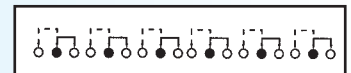

Rating: 0.3A 50V DC
Function: 6P2T

PS-62D05

Rating: 0.3A 50V DC
Function: 6P2T

N NON-SHORTING

PS-62D08 **N** NON-SHORTING

PS-62D18 **S** SHORTING

Rating: 0.3A 50V DC
Function: 6P2T

N NON-SHORTING