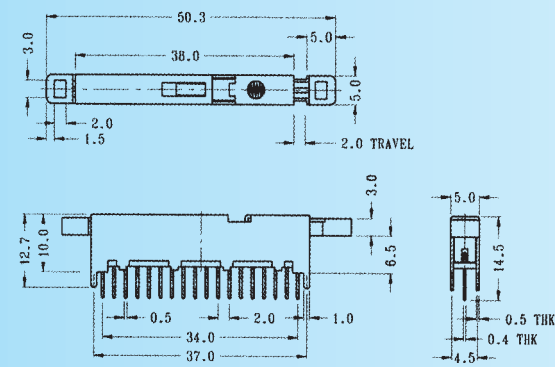

PS-42F52

Rating: 0.3A 50V DC
Function: 4P2T

N NON-SHORTING

PS-62D01 **N** NON-SHORTING

PS-62D03 **S** SHORTING

Rating: 0.3A 50V DC
Function: 6P2T

PS-62D02 **S** SHORTING

PS-62D04 **N** NON-SHORTING

Rating: 0.3A 50V DC
Function: 6P2T

PS-62D05

Rating: 0.3A 50V DC
Function: 6P2T

N NON-SHORTING

PS-62D08 **N** NON-SHORTING

PS-62D18 **S** SHORTING

Rating: 0.3A 50V DC
Function: 6P2T

N NON-SHORTING