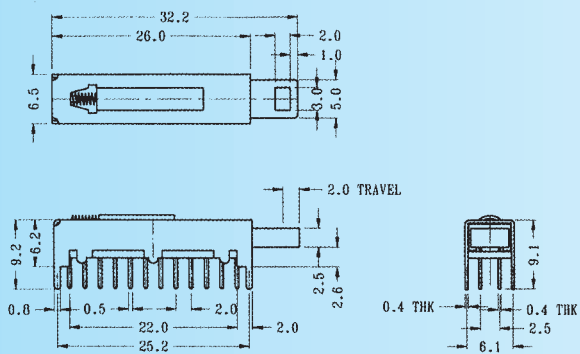

PS-82D02

Rating: 0.3A 50V DC
Function: 8P2T

S SHORTING

PS-82D03

Rating: 0.3A 50V DC
Function: 8P2T

S SHORTING

PS-82D04

Rating: 0.3A 50V DC
Function: 8P2T

N NON-SHORTING

PS-82D06

Rating: 0.3A 50V DC
Function: 8P2T

N NON-SHORTING

PS-82D16

Rating: 0.3A 50V DC
Function: 8P2T

N NON-SHORTING

S SHORTING