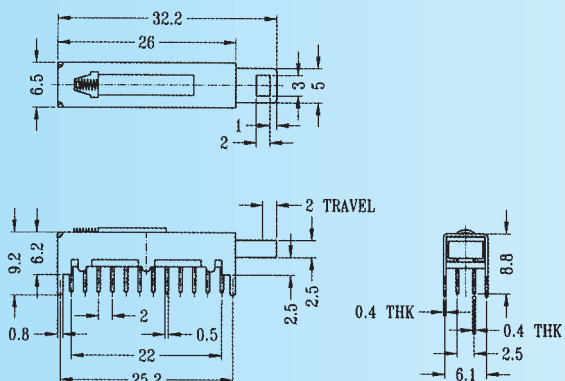

N NON-SHORTING

PS-82D06

Rating: 0.3A 50V DC
Function: 8P2T

N NON-SHORTING

PS-82D16

Rating: 0.3A 50V DC
Function: 8P2T

N NON-SHORTING

S SHORTING