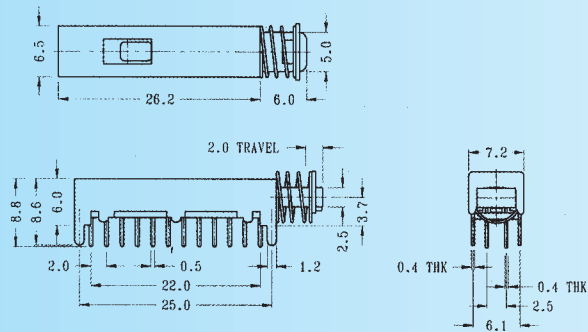

PS-82D02

Rating: 0.3A 50V DC
Function: 8P2T

S SHORTING

PS-82D03

Rating: 0.3A 50V DC
Function: 8P2T

S SHORTING

PS-82D04

Rating: 0.3A 50V DC
Function: 8P2T

N NON-SHORTING

PS-82D06

Rating: 0.3A 50V DC
Function: 8P2T

N NON-SHORTING

PS-82D16

Rating: 0.3A 50V DC
Function: 8P2T

N NON-SHORTING

S SHORTING