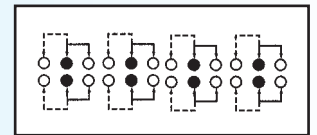

N NON-SHORTING

PS-82D06

Rating: 0.3A 50V DC
Function: 8P2T

N NON-SHORTING

PS-82D16

Rating: 0.3A 50V DC
Function: 8P2T

N NON-SHORTING

S SHORTING