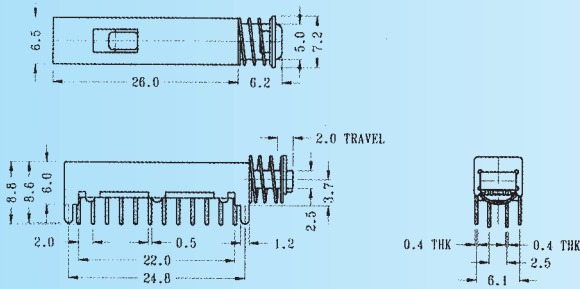

PS-82D02

Rating: 0.3A 50V DC
Function: 8P2T

S SHORTING

PS-82D03

Rating: 0.3A 50V DC
Function: 8P2T

S SHORTING

PS-82D04

Rating: 0.3A 50V DC
Function: 8P2T

N NON-SHORTING

PS-82D06

Rating: 0.3A 50V DC
Function: 8P2T

N NON-SHORTING

PS-82D16

Rating: 0.3A 50V DC
Function: 8P2T

N NON-SHORTING

S SHORTING