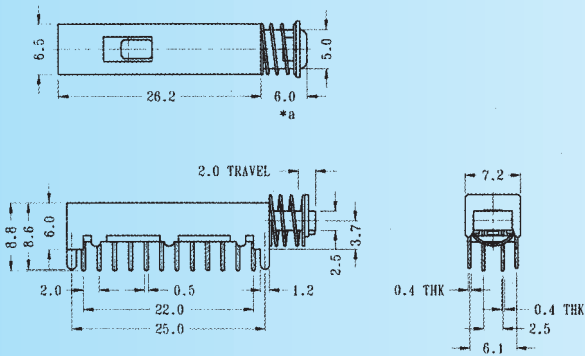

PS-82D02

Rating: 0.3A 50V DC
Function: 8P2T

S SHORTING

PS-82D03

Rating: 0.3A 50V DC
Function: 8P2T

S SHORTING

PS-82D04

Rating: 0.3A 50V DC
Function: 8P2T

N NON-SHORTING

PS-82D06

Rating: 0.3A 50V DC
Function: 8P2T

N NON-SHORTING

PS-82D16

Rating: 0.3A 50V DC
Function: 8P2T

N NON-SHORTING

S SHORTING