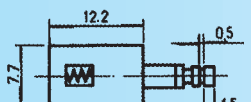

PS-22E05 (LOCKED)

PS-22E15 (NON-LOCKED)

Rating: 0.3A 50V DC
Function: 2P2T

N NON-SHORTING