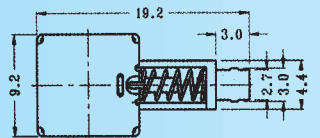

PS-22D12

Rating: 0.3A 50V DC
Function: 2P2T

N NON-SHORTING