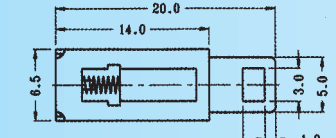

## PS-22D02

Rating: 0.3A 50V DC  
Function: 2P2T

**N** NON-SHORTING