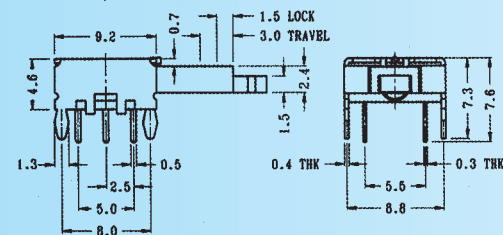

PS-22E02 (LOCKED)

PS-22E03 (NON-LOCKED)

Rating: 0.3A 50V DC
Function: 2P2T

N NON-SHORTING