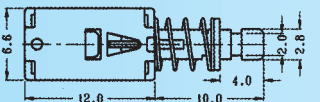

PS-22E02 (LOCKED)

PS-22E03 (NON-LOCKED)

Rating: 0.3A 50V DC
Function: 2P2T

N NON-SHORTING