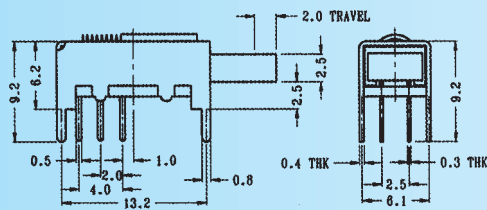

## PS-22D02

Rating: 0.3A 50V DC  
Function: 2P2T

**N** NON-SHORTING