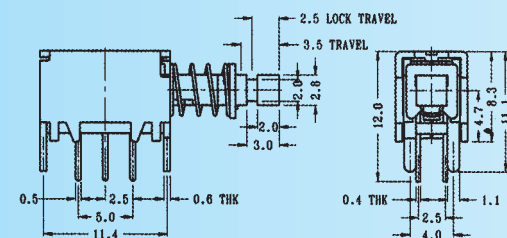

PS-22E05 (LOCKED)

PS-22E15 (NON-LOCKED)

Rating: 0.3A 50V DC
Function: 2P2T

N NON-SHORTING