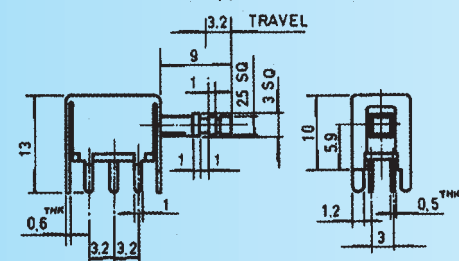

PS-22F01

Rating: 0.3A 50V DC
Function: 2P2T

N NON-SHORTING