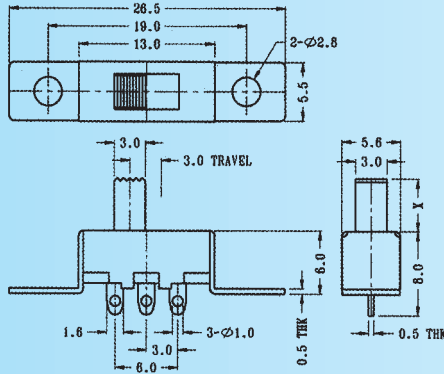

SS-12F157

Rating: 0.5A 50V DC
Function: 1P2T

N NON-SHORTING

Optional Knob type

GE	VA				

SS-12F157

Rating: 0.5A 50V DC
Function: 1P2T

N NON-SHORTING

Optional Knob type

GE	VA				

SS-12G08

Rating: 1A 125V AC
Function: 1P2T

N NON-SHORTING

Optional Knob type

VG	GD				

SS-12G10

Rating: 1A 125V AC
Function: 1P2T

N NON-SHORTING

Optional Knob type

VG	GD				

SS-12G18

Rating: 1A 125V AC
Function: 1P2T

N NON-SHORTING

Optional Knob type