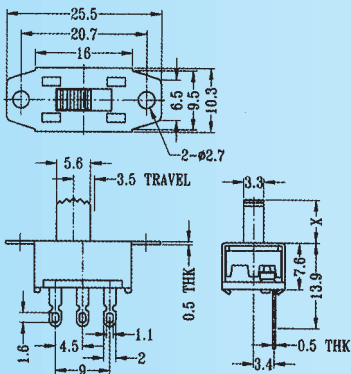

SS-12F157

Rating: 0.5A 50V DC
Function: 1P2T

N NON-SHORTING

Optional Knob type

GE	VA				

SS-12F157

Rating: 0.5A 50V DC
Function: 1P2T

N NON-SHORTING

Optional Knob type

GE	VA				

SS-12G08

Rating: 1A 125V AC
Function: 1P2T

N NON-SHORTING

Optional Knob type

VG	GD				

SS-12G10

Rating: 1A 125V AC
Function: 1P2T

N NON-SHORTING

Optional Knob type

VG	GD				

SS-12G18

Rating: 1A 125V AC
Function: 1P2T

N NON-SHORTING

Optional Knob type