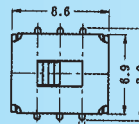

SS-22D13

Rating: 0.3A 50V DC
Function: 2P2T

S SHORTING

Optional Knob type

VA	PG	GE			

SS-22D15

Rating: 0.3A 50V DC
Function: 2P2T

S SHORTING

Optional Knob type

RA					

SS-22D23

Rating: 0.3A 50V DC
Function: 2P2T

S SHORTING

N NON-SHORTING

Optional Knob type

GE	VA				