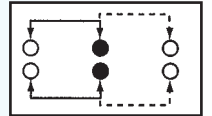

SS-22D13

Rating: 0.3A 50V DC
Function: 2P2T

S SHORTING

Optional Knob type

VA	PG	GE			

SS-22D15

Rating: 0.3A 50V DC
Function: 2P2T

S SHORTING

Optional Knob type

RA					

SS-22D23

Rating: 0.3A 50V DC
Function: 2P2T

S SHORTING

N NON-SHORTING

Optional Knob type

GE	VA				