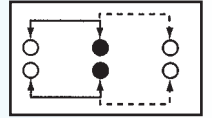

SS-22D13

Rating: 0.3A 50V DC
Function: 2P2T

S SHORTING

Optional Knob type

VA	PG	GE			

SS-22D15

Rating: 0.3A 50V DC
Function: 2P2T

S SHORTING

Optional Knob type

RA					

SS-22D23

Rating: 0.3A 50V DC
Function: 2P2T

S SHORTING

N NON-SHORTING

Optional Knob type

GE	VA				

SS-22D36

Rating: 0.3A 50V DC
Function: 2P2T

S SHORTING

N NON-SHORTING

Optional Knob type

GE	VA				

SS-22E01

Rating: 0.5A 50V DC
Function: 2P2T