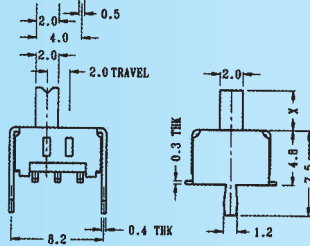

SS-22D13

Rating: 0.3A 50V DC
Function: 2P2T

S SHORTING

Optional Knob type

VA	PG	GE			

SS-22D15

Rating: 0.3A 50V DC
Function: 2P2T

S SHORTING

Optional Knob type

RA					

SS-22D23

Rating: 0.3A 50V DC
Function: 2P2T

S SHORTING

N NON-SHORTING

Optional Knob type

GE	VA				

SS-22D36

Rating: 0.3A 50V DC
Function: 2P2T

S SHORTING

N NON-SHORTING

Optional Knob type

GE	VA				

SS-22E01

Rating: 0.5A 50V DC
Function: 2P2T