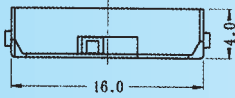

SS-22D15

Rating: 0.3A 50V DC
Function: 2P2T