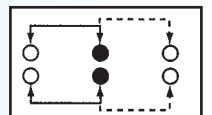

SS-22D36

Rating: 0.3A 50V DC
Function: 2P2T

S SHORTING

N NON-SHORTING

Optional Knob type

GE	VA				

SS-22E01

Rating: 0.5A 50V DC
Function: 2P2T