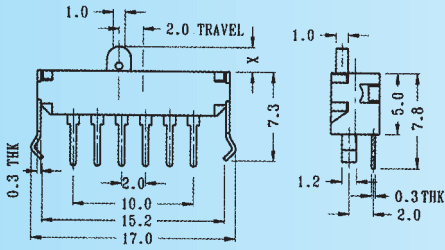

SS-22D13

Rating: 0.3A 50V DC
Function: 2P2T

S SHORTING

Optional Knob type

VA	PG	GE			

SS-22D15

Rating: 0.3A 50V DC
Function: 2P2T

S SHORTING

Optional Knob type

RA					

SS-22D23

Rating: 0.3A 50V DC
Function: 2P2T

S SHORTING

N NON-SHORTING

Optional Knob type

GE	VA				

SS-22D36

Rating: 0.3A 50V DC
Function: 2P2T

S SHORTING

N NON-SHORTING

Optional Knob type

GE	VA				

SS-22E01

Rating: 0.5A 50V DC
Function: 2P2T