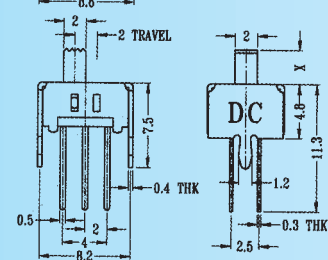

Optional Knob type

RA					

SS-22D23

Rating: 0.3A 50V DC
Function: 2P2T

S SHORTING

N NON-SHORTING

Optional Knob type

GE	VA				

SS-22D36

Rating: 0.3A 50V DC
Function: 2P2T

S SHORTING

N NON-SHORTING

Optional Knob type

GE	VA				

SS-22E01

Rating: 0.5A 50V DC
Function: 2P2T