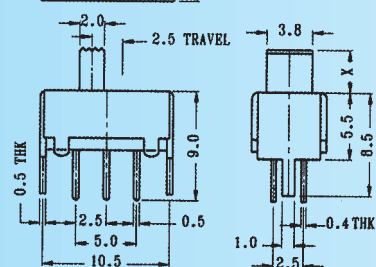

SS-22D36

Rating: 0.3A 50V DC
Function: 2P2T

S SHORTING

N NON-SHORTING

Optional Knob type

GE	VA				

SS-22E01

Rating: 0.5A 50V DC
Function: 2P2T

N NON-SHORTING

Optional Knob type

GE					