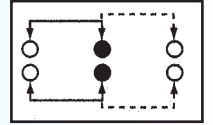

SS-22F63

Rating: 0.5A 50V DC
Function: 2P2T

N NON-SHORTING

Optional Knob type

GA	GE	GD	TA	AT	NY
MX	UB				

SS-22F64

Rating: 0.5A 50V DC
Function: 2P2T

N NON-SHORTING

Optional Knob type

GD	GA	GE			

SS-22F65

Rating: 0.5A 50V DC
Function: 2P2T

N NON-SHORTING

Optional Knob type

GD	GA	GE			

SS-22F66

Rating: 0.5A 50V DC
Function: 2P2T

N NON-SHORTING

Optional Knob type

GD	GA	GE			

SS-22F69

Rating: 0.5A 50V DC
Function: 2P2T

N NON-SHORTING

Optional Knob type