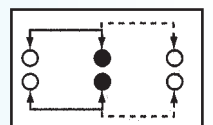

Rating: 0.5A 50V DC
Function: 2P2T

N NON-SHORTING

Optional Knob type

GD	GA	GE			

SS-22F69

Rating: 0.5A 50V DC
Function: 2P2T

N NON-SHORTING

Optional Knob type