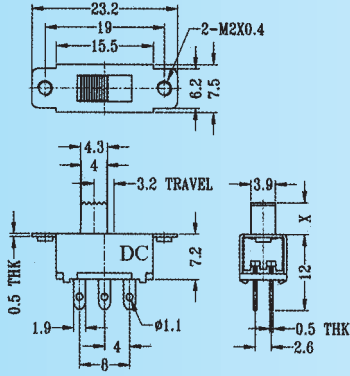

SS-22F63

Rating: 0.5A 50V DC
Function: 2P2T

N NON-SHORTING

Optional Knob type

GA	GE	GD	TA	AT	NY
MX	UB				

SS-22F64

Rating: 0.5A 50V DC
Function: 2P2T

N NON-SHORTING

Optional Knob type

GD	GA	GE			

SS-22F65

Rating: 0.5A 50V DC
Function: 2P2T

N NON-SHORTING

Optional Knob type

GD	GA	GE			

SS-22F66

Rating: 0.5A 50V DC
Function: 2P2T

N NON-SHORTING

Optional Knob type

GD	GA	GE			

SS-22F69

Rating: 0.5A 50V DC
Function: 2P2T

N NON-SHORTING

Optional Knob type