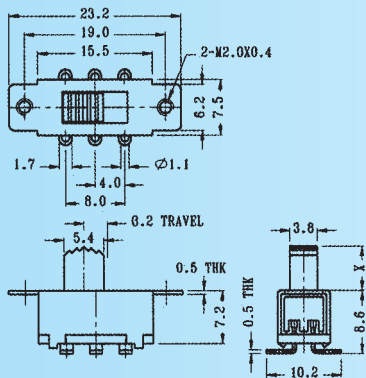

SS-22F63

Rating: 0.5A 50V DC
Function: 2P2T

N NON-SHORTING

Optional Knob type

GA	GE	GD	TA	AT	NY
MX	UB				

SS-22F64

Rating: 0.5A 50V DC
Function: 2P2T

N NON-SHORTING

Optional Knob type

GD	GA	GE			

SS-22F65

Rating: 0.5A 50V DC
Function: 2P2T

N NON-SHORTING

Optional Knob type

GD	GA	GE			

SS-22F66

Rating: 0.5A 50V DC
Function: 2P2T

N NON-SHORTING

Optional Knob type

GD	GA	GE			

SS-22F69

Rating: 0.5A 50V DC
Function: 2P2T

N NON-SHORTING

Optional Knob type