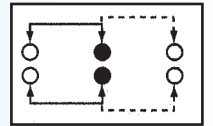

SS-22F63

Rating: 0.5A 50V DC
Function: 2P2T

N NON-SHORTING

Optional Knob type

GA	GE	GD	TA	AT	NY
MX	UB				

SS-22F64

Rating: 0.5A 50V DC
Function: 2P2T

N NON-SHORTING

Optional Knob type

GD	GA	GE			

SS-22F65

Rating: 0.5A 50V DC
Function: 2P2T

N NON-SHORTING

Optional Knob type

GD	GA	GE			

SS-22F66

Rating: 0.5A 50V DC
Function: 2P2T

N NON-SHORTING

Optional Knob type

GD	GA	GE			

SS-22F69

Rating: 0.5A 50V DC
Function: 2P2T

N NON-SHORTING

Optional Knob type