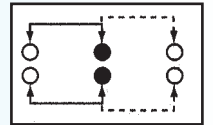

SS-22F63

Rating: 0.5A 50V DC
Function: 2P2T

N NON-SHORTING

Optional Knob type

GA	GE	GD	TA	AT	NY
MX	UB				

SS-22F64

Rating: 0.5A 50V DC
Function: 2P2T

N NON-SHORTING

Optional Knob type

GD	GA	GE			

SS-22F65

Rating: 0.5A 50V DC
Function: 2P2T

N NON-SHORTING

Optional Knob type

GD	GA	GE			

SS-22F66

Rating: 0.5A 50V DC
Function: 2P2T

N NON-SHORTING

Optional Knob type

GD	GA	GE			

SS-22F69

Rating: 0.5A 50V DC
Function: 2P2T

N NON-SHORTING

Optional Knob type