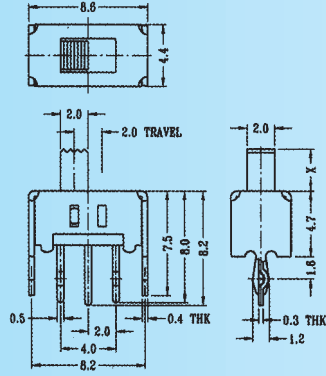

SS-12D25

Rating: 0.3A 50V DC
Function: 1P2T

(N) NON-SHORTING

Optional Knob type

VA	TA	GE			

SS-12D32

Rating: 0.3A 50V DC
Function: 1P2T

(N) NON-SHORTING

Optional Knob type

GE	TA	VA			

SS-12D33

Rating: 0.3A 50V DC
Function: 1P2T

(N) NON-SHORTING

Optional Knob type

GE	VA	TA			

SS-12D34

Rating: 0.3A 50V DC
Function: 1P2T

(N) NON-SHORTING

Optional Knob type

VA	TA	GE			

SS-12D42

Rating: 0.3A 50V DC
Function: 1P2T

(N) NON-SHORTING

Optional Knob type