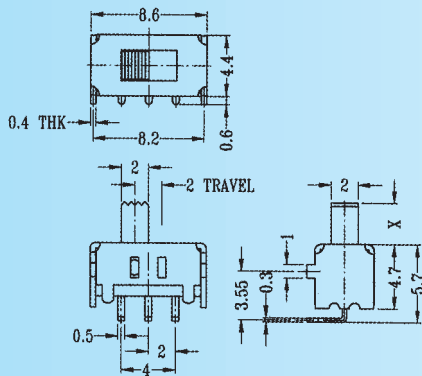

SS-12D25

Rating: 0.3A 50V DC
Function: 1P2T

(N) NON-SHORTING

Optional Knob type

VA	TA	GE			

SS-12D32

Rating: 0.3A 50V DC
Function: 1P2T

(N) NON-SHORTING

Optional Knob type

GE	TA	VA			

SS-12D33

Rating: 0.3A 50V DC
Function: 1P2T

(N) NON-SHORTING

Optional Knob type

GE	VA	TA			

SS-12D34

Rating: 0.3A 50V DC
Function: 1P2T

(N) NON-SHORTING

Optional Knob type

VA	TA	GE			

SS-12D42

Rating: 0.3A 50V DC
Function: 1P2T

(N) NON-SHORTING

Optional Knob type