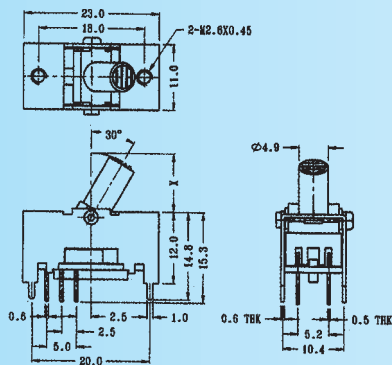

## TS-22E04

Rating: 0.3A 50V DC  
Function: 2P2T

**N** NON-SHORTING

Optional Knob type

AT	AY	NY	TD		

## TS-22E05

Rating: 0.3A 50V DC  
Function: 2P2T

**S** SHORTING

Optional Knob type

AT	AY	NY	TD		

## TS-22J03

Rating: 0.3A 50V DC  
Function: 2P2T

**N** NON-SHORTING

Optional Knob type

AT	AY	NY	NT	TD	