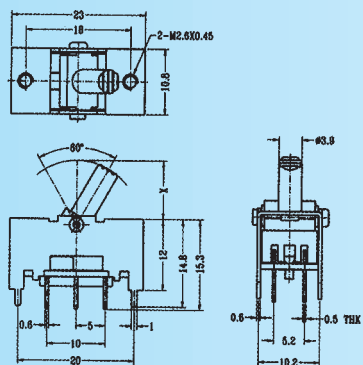

## TS-22E05

Rating: 0.3A 50V DC  
Function: 2P2T

**S** SHORTING

Optional Knob type

AT	AY	NY	TD		

## TS-22J03

Rating: 0.3A 50V DC  
Function: 2P2T

**N** NON-SHORTING

Optional Knob type

AT	AY	NY	NT	TD	