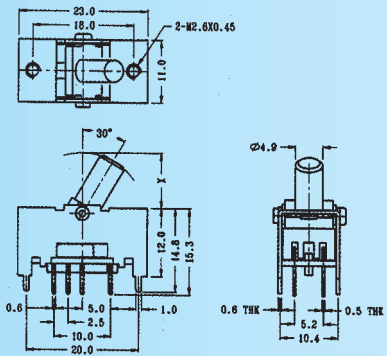

## TS-22E01

Rating: 0.3A 50V DC  
Function: 2P2T

**S** SHORTING

Optional Knob type

AT	AY	NY	NT	TD	

## TS-22E04

Rating: 0.3A 50V DC  
Function: 2P2T

**N** NON-SHORTING

Optional Knob type

AT	AY	NY	TD		

## TS-22E05

Rating: 0.3A 50V DC  
Function: 2P2T

**S** SHORTING

Optional Knob type

AT	AY	NY	TD		

## TS-22J03

Rating: 0.3A 50V DC  
Function: 2P2T

**N** NON-SHORTING

Optional Knob type

AT	AY	NY	NT	TD	