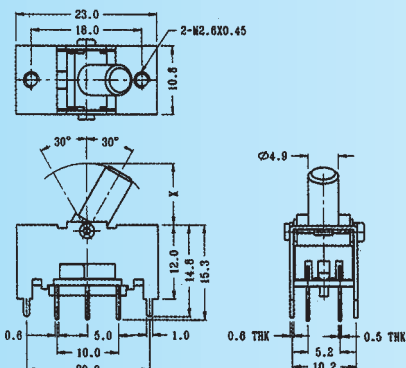

## TS-22J03

Rating: 0.3A 50V DC  
Function: 2P2T

**N** NON-SHORTING

Optional Knob type

AT	AY	NY	NT	TD	