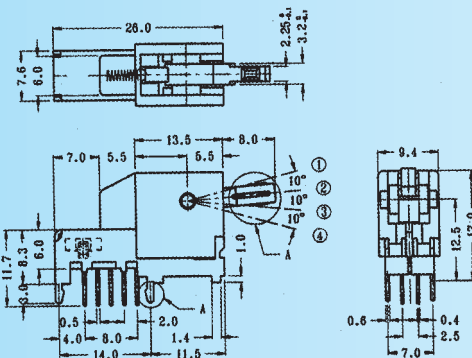

TS-23E01

Rating: 0.3A 50V DC
Function: 2P3T

S SHORTING

Optional Knob type

AT	AY	NY	NT	TD	

TS-23E02

Rating: 0.3A 50V DC
Function: 2P3T (SPRING RETURN)

S SHORTING

Optional Knob type

AT	AY	NY	NT	TD	

TS-23E06

Rating: 0.3A 50V DC
Function: 2P3T (SPRING RETURN)

S SHORTING

Optional Knob type

AT	AY	NY	NT	TD	

TS-24D01

Rating: 0.3A 50V DC
Function: 2P4T

S SHORTING

Optional Knob type

LS					

NS-42E02

Rating: 0.3A 50V DC
Function: 4P2T

N NON-SHORTING

Optional Knob type