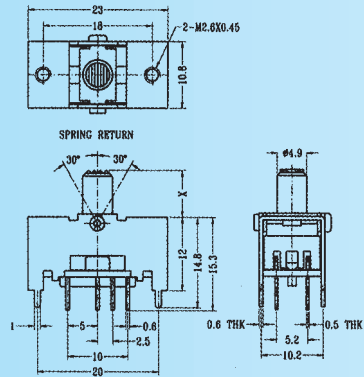

TS-23E01

Rating: 0.3A 50V DC
Function: 2P3T

S SHORTING

Optional Knob type

AT	AY	NY	NT	TD	

TS-23E02

Rating: 0.3A 50V DC
Function: 2P3T (SPRING RETURN)

S SHORTING

Optional Knob type

AT	AY	NY	NT	TD	

TS-23E06

Rating: 0.3A 50V DC
Function: 2P3T (SPRING RETURN)

S SHORTING

Optional Knob type

AT	AY	NY	NT	TD	

TS-24D01

Rating: 0.3A 50V DC
Function: 2P4T

S SHORTING

Optional Knob type

LS					

NS-42E02

Rating: 0.3A 50V DC
Function: 4P2T

N NON-SHORTING

Optional Knob type