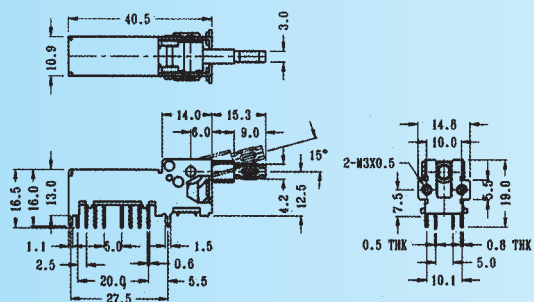

TS-23E01

Rating: 0.3A 50V DC
Function: 2P3T

S SHORTING

Optional Knob type

AT	AY	NY	NT	TD	

TS-23E02

Rating: 0.3A 50V DC
Function: 2P3T (SPRING RETURN)

S SHORTING

Optional Knob type

AT	AY	NY	NT	TD	

TS-23E06

Rating: 0.3A 50V DC
Function: 2P3T (SPRING RETURN)

S SHORTING

Optional Knob type

AT	AY	NY	NT	TD	

TS-24D01

Rating: 0.3A 50V DC
Function: 2P4T

S SHORTING

Optional Knob type

LS					

NS-42E02

Rating: 0.3A 50V DC
Function: 4P2T

N NON-SHORTING

Optional Knob type