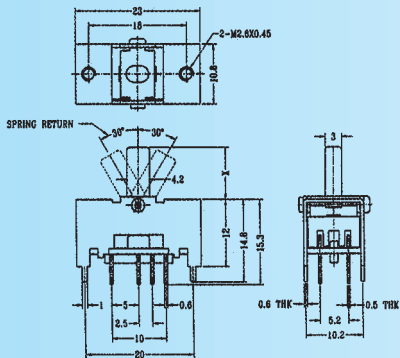

TS-23E01

Rating: 0.3A 50V DC
Function: 2P3T

S SHORTING

Optional Knob type

AT	AY	NY	NT	TD	

TS-23E02

Rating: 0.3A 50V DC
Function: 2P3T (SPRING RETURN)

S SHORTING

Optional Knob type

AT	AY	NY	NT	TD	

TS-23E06

Rating: 0.3A 50V DC
Function: 2P3T (SPRING RETURN)

S SHORTING

Optional Knob type

AT	AY	NY	NT	TD	

TS-24D01

Rating: 0.3A 50V DC
Function: 2P4T

S SHORTING

Optional Knob type

LS					

NS-42E02

Rating: 0.3A 50V DC
Function: 4P2T

N NON-SHORTING

Optional Knob type